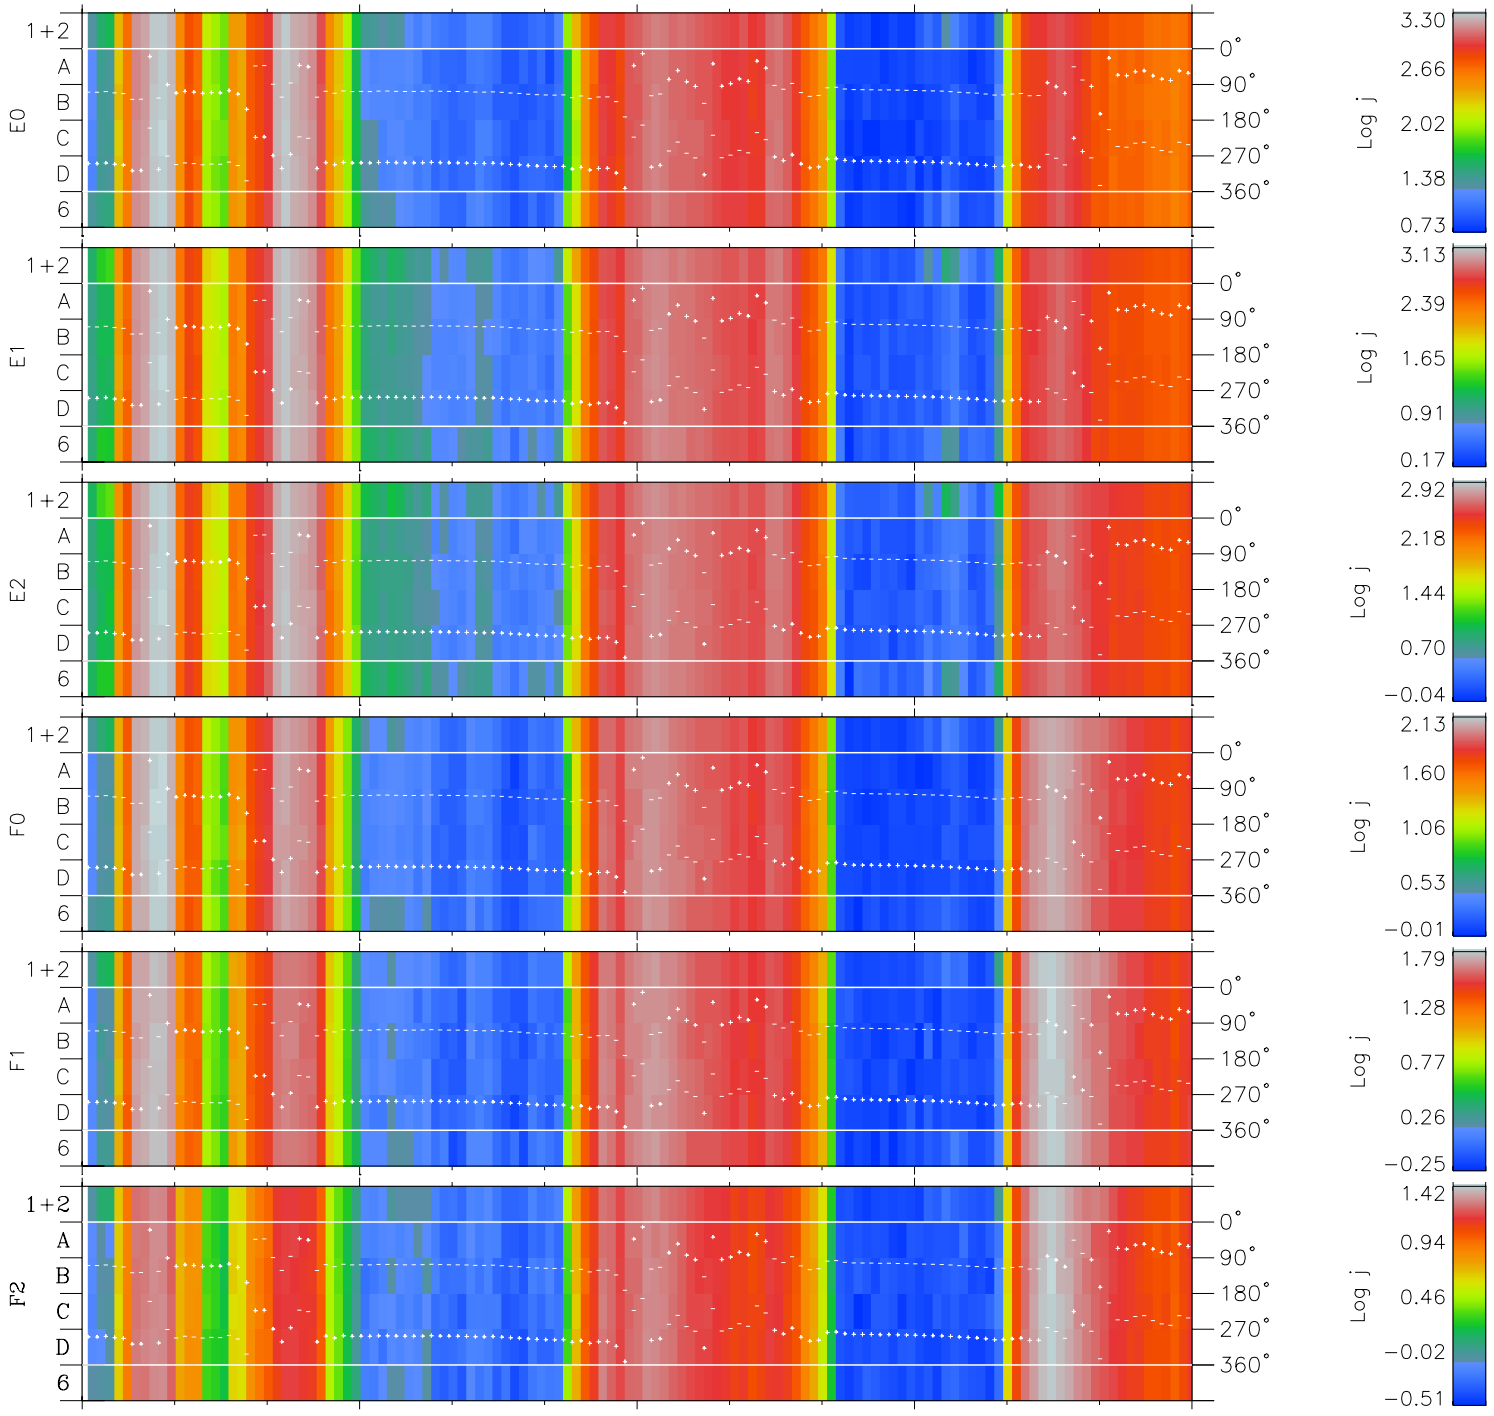

Galileo EPD Real Time Azimuth Anisotropies 96258

Software Version: RTAZIM_FLUX V 1.20
Data Production: 06-03-00
Plot Production: Fri Sep 14 13:10:20 2001
Color File: wondr3
Geofactor File: 1.1

00:00:00 1996-258	258-06	258-12	258-18	00:00:00 1996-259	
+	+	+	+	+	X JSE(R _j)
-56.50	-57.64	-58.73	-59.79	-60.80	Y JSE(R _j)
-13.55	-14.79	-16.02	-17.24	-18.45	Z JSE(R _j)
-1.26	-1.25	-1.23	-1.22	-1.20	

- ◇ = Jupiter look direction
- = Corotation look direction