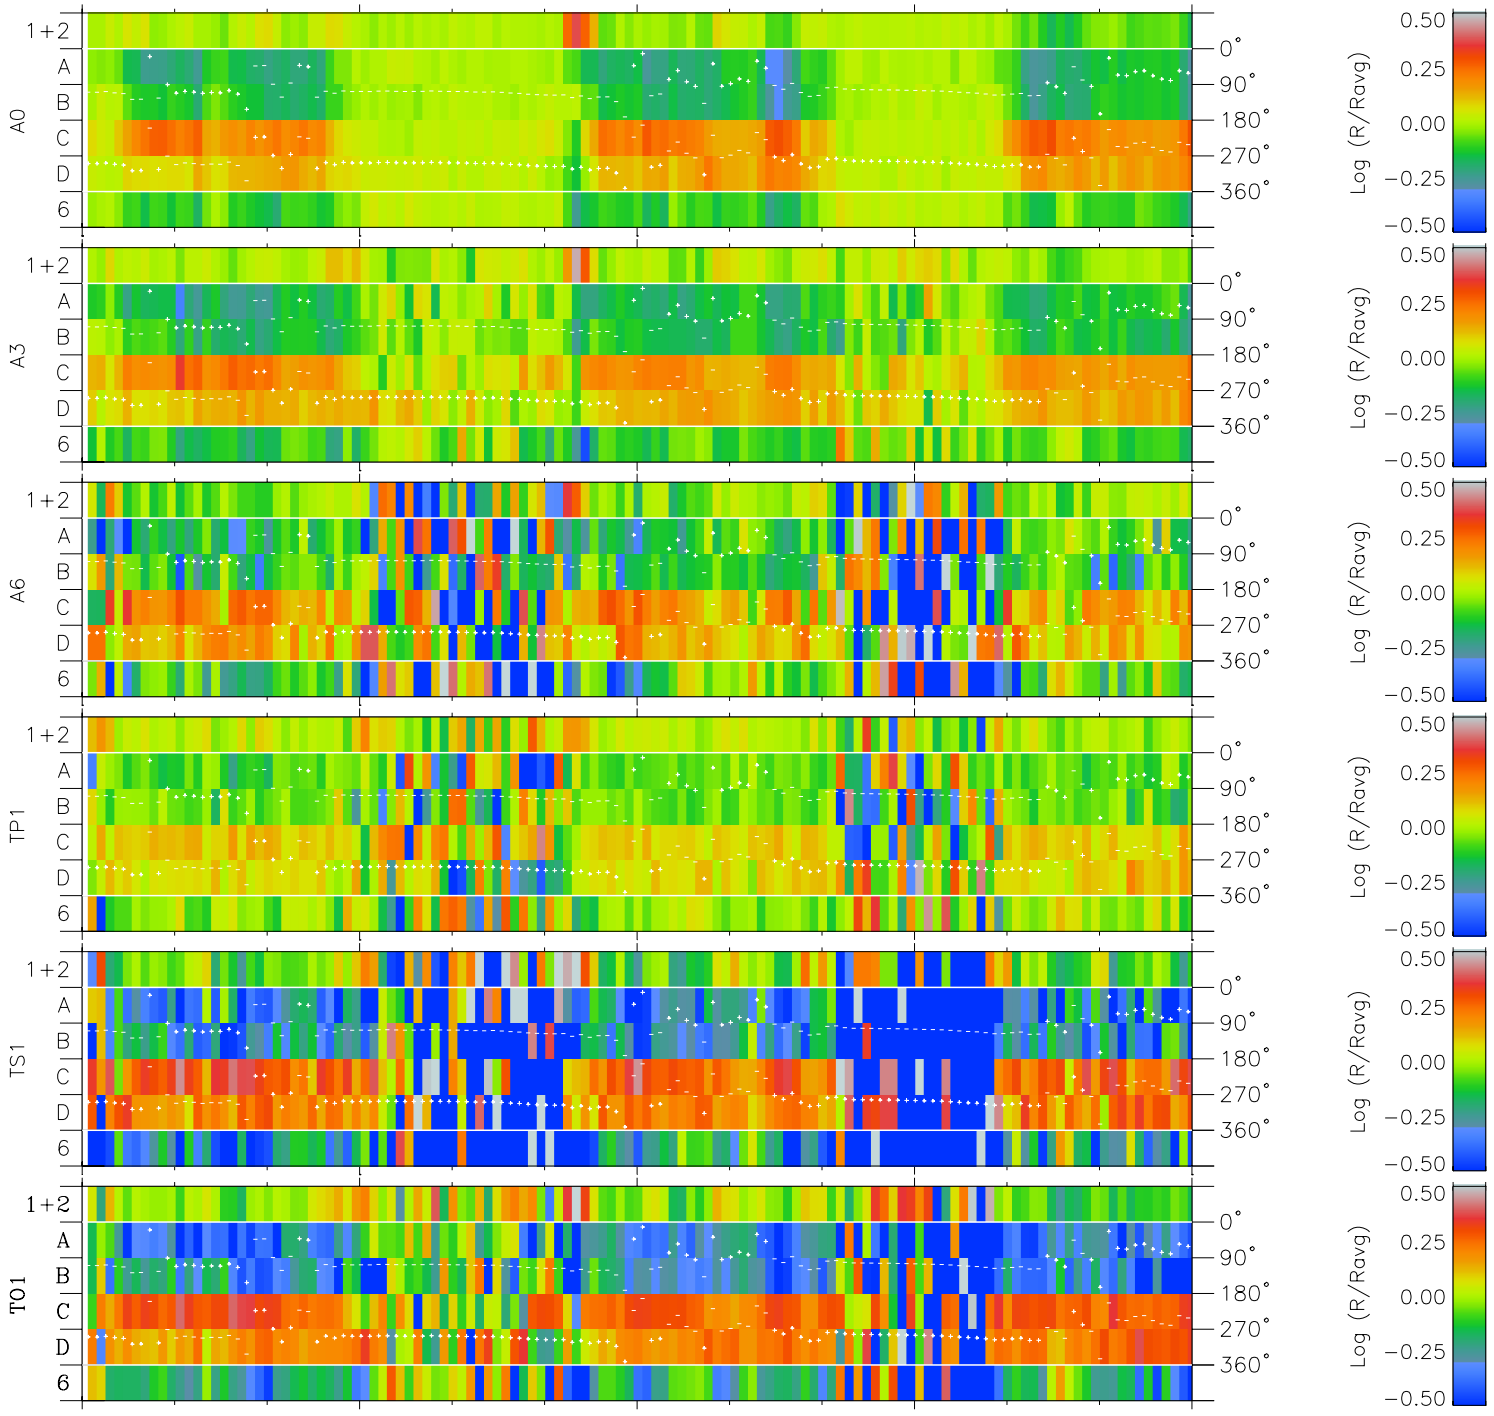

Galileo EPD Real Time Azimuth Anisotropies 96258

Software Version: RTAZIM_MEAN V 1.20
 Data Production: 06-03-00
 Plot Production: Fri Sep 14 13:09:58 2001
 Color File: wondr3
 Geofactor File: 1.1

00:00:00 1996-258	258-06	258-12	258-18	00:00:00 1996-259	
+	+	+	+	+	X JSE(R _j)
-56.50	-57.64	-58.73	-59.79	-60.80	Y JSE(R _j)
-13.55	-14.79	-16.02	-17.24	-18.45	Z JSE(R _j)
-1.26	-1.25	-1.23	-1.22	-1.20	

◇ = Jupiter look direction
 □ = Corotation look direction