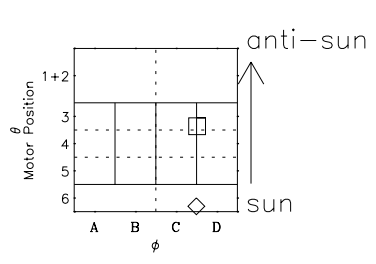

Galileo EPD Real Time Omni Spectrum 96257

Software Version: RTSPEC_OMNI V 1.20
 Data Production: 06-03-00
 Plot Production: Fri Sep 14 12:54:00 2001
 Color File: wondr3
 Geofactor File: 1.1

◇ = Jupiter look direction
 □ = Corotation look direction