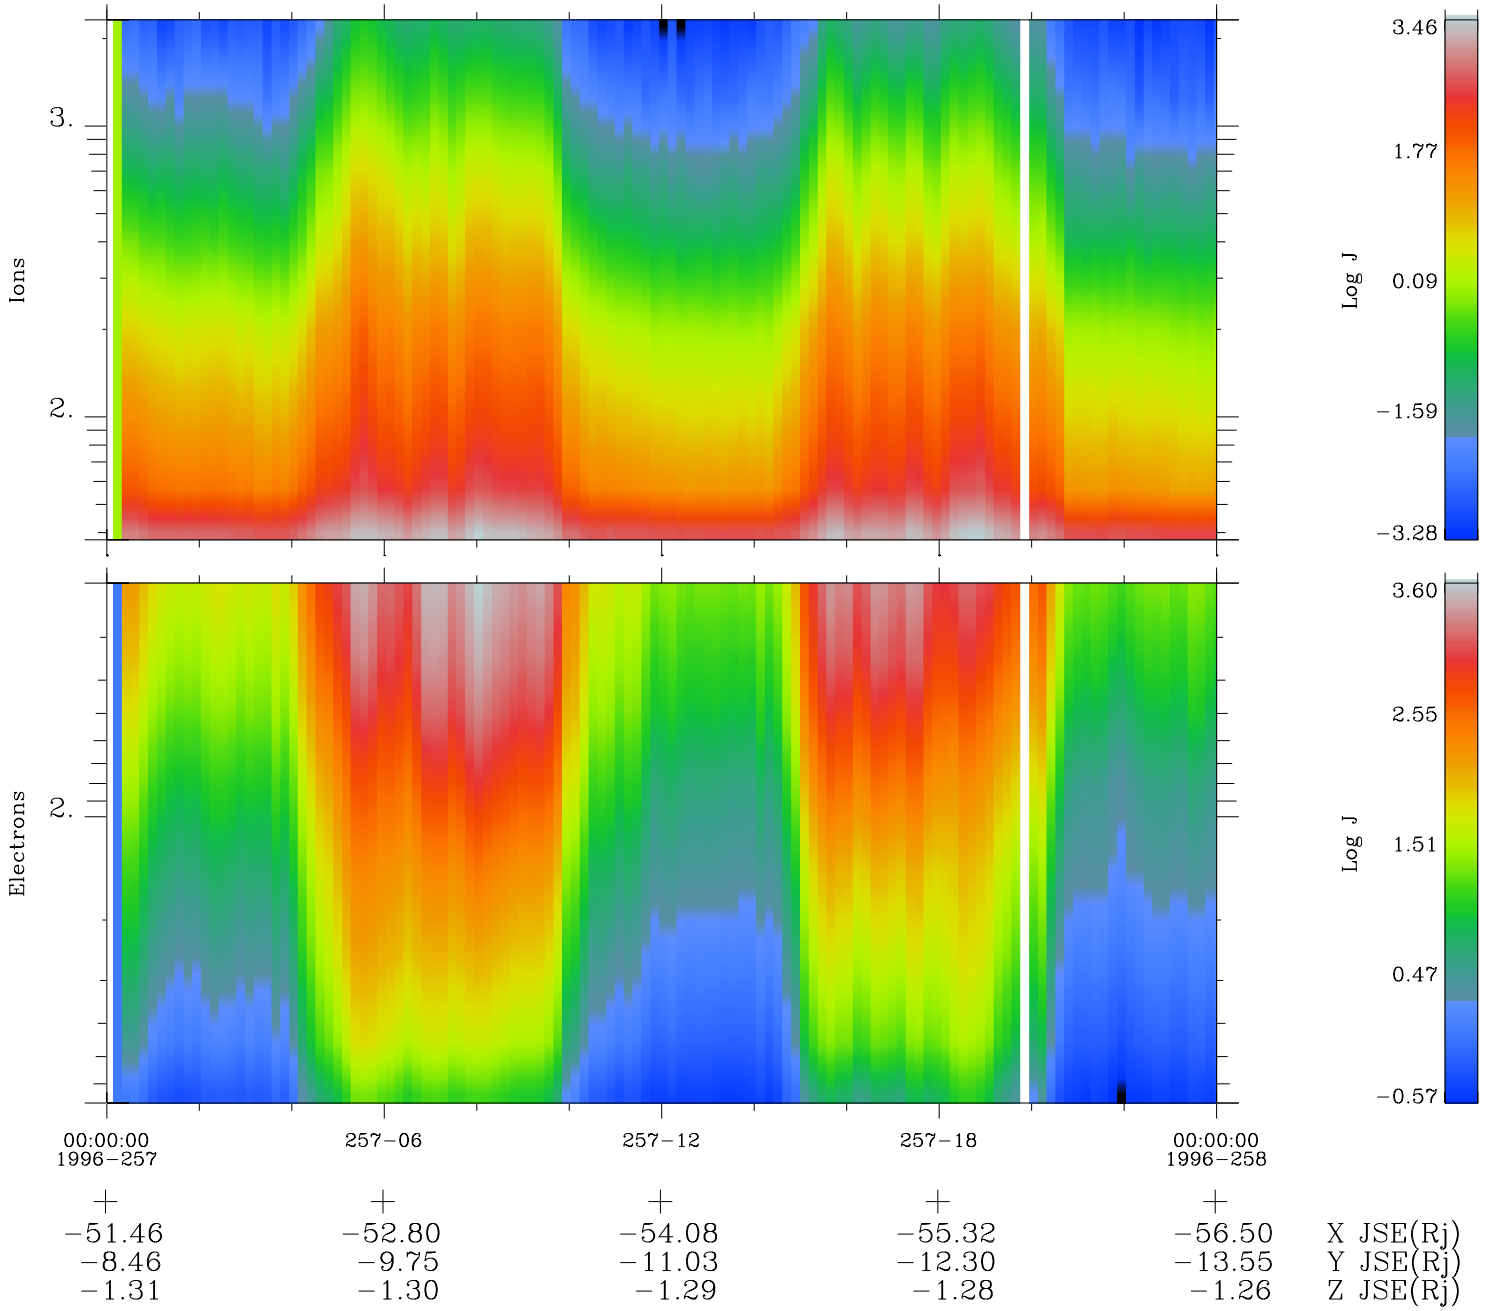

Galileo EPD Real Time Omni Spectrum 96257

Software Version: RTSPEC_OMNI V 1.20
 Data Production: 06-03-00
 Plot Production: Fri Sep 14 12:54:00 2001
 Color File: wondr3
 Geofactor File: 1.1

◇ = Jupiter look direction
 □ = Corotation look direction