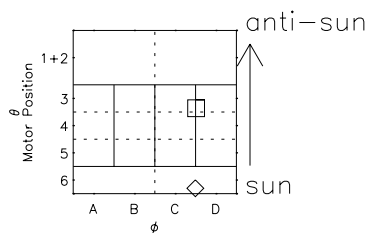

Galileo EPD Real Time R6 Electrons Spectra 96257

Software Version: RTSPEC_R6 V 1.20
 Data Production: 06-03-00
 Plot Production: Fri Sep 14 12:53:48 2001
 Color File: wondr3
 Geofactor File: 1.1

- ◇ = Jupiter look direction
- = Corotation look direction