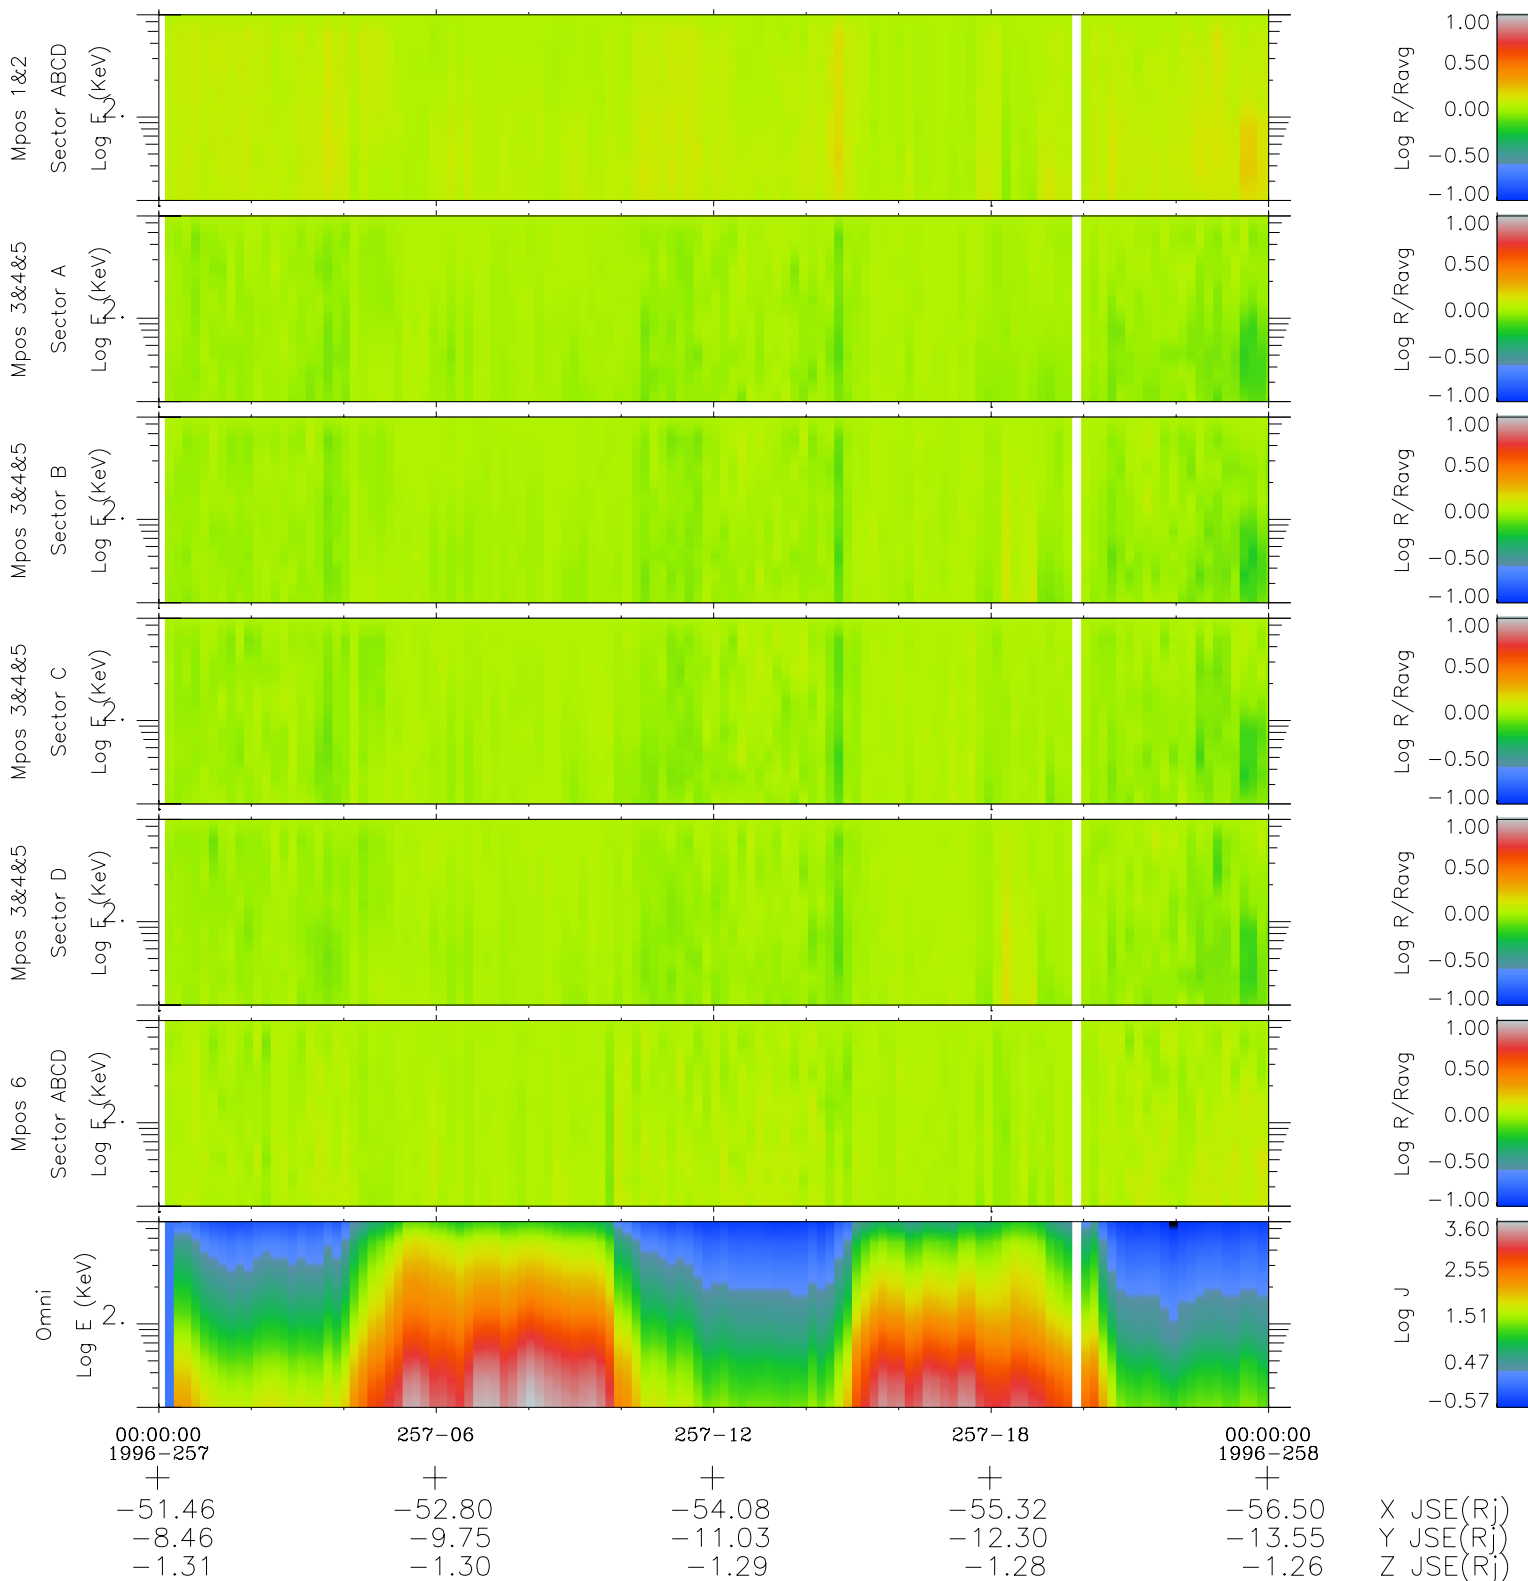

Galileo EPD Real Time R6 Electrons Spectra 96257

Software Version: RTSPEC_R6 V 1.20
 Data Production: 06-03-00
 Plot Production: Fri Sep 14 12:53:48 2001
 Color File: wondr3
 Geofactor File: 1.1

- ◇ = Jupiter look direction
- = Corotation look direction