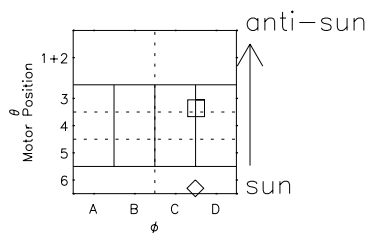

# Galileo EPD Real Time R6 Ions Spectra 96257

Software Version: RTSPEC\_R6 V 1.20  
 Data Production: 06-03-00  
 Plot Production: Fri Sep 14 12:53:34 2001  
 Color File: wondr3  
 Geofactor File: 1.1

- ◇ = Jupiter look direction
- = Corotation look direction