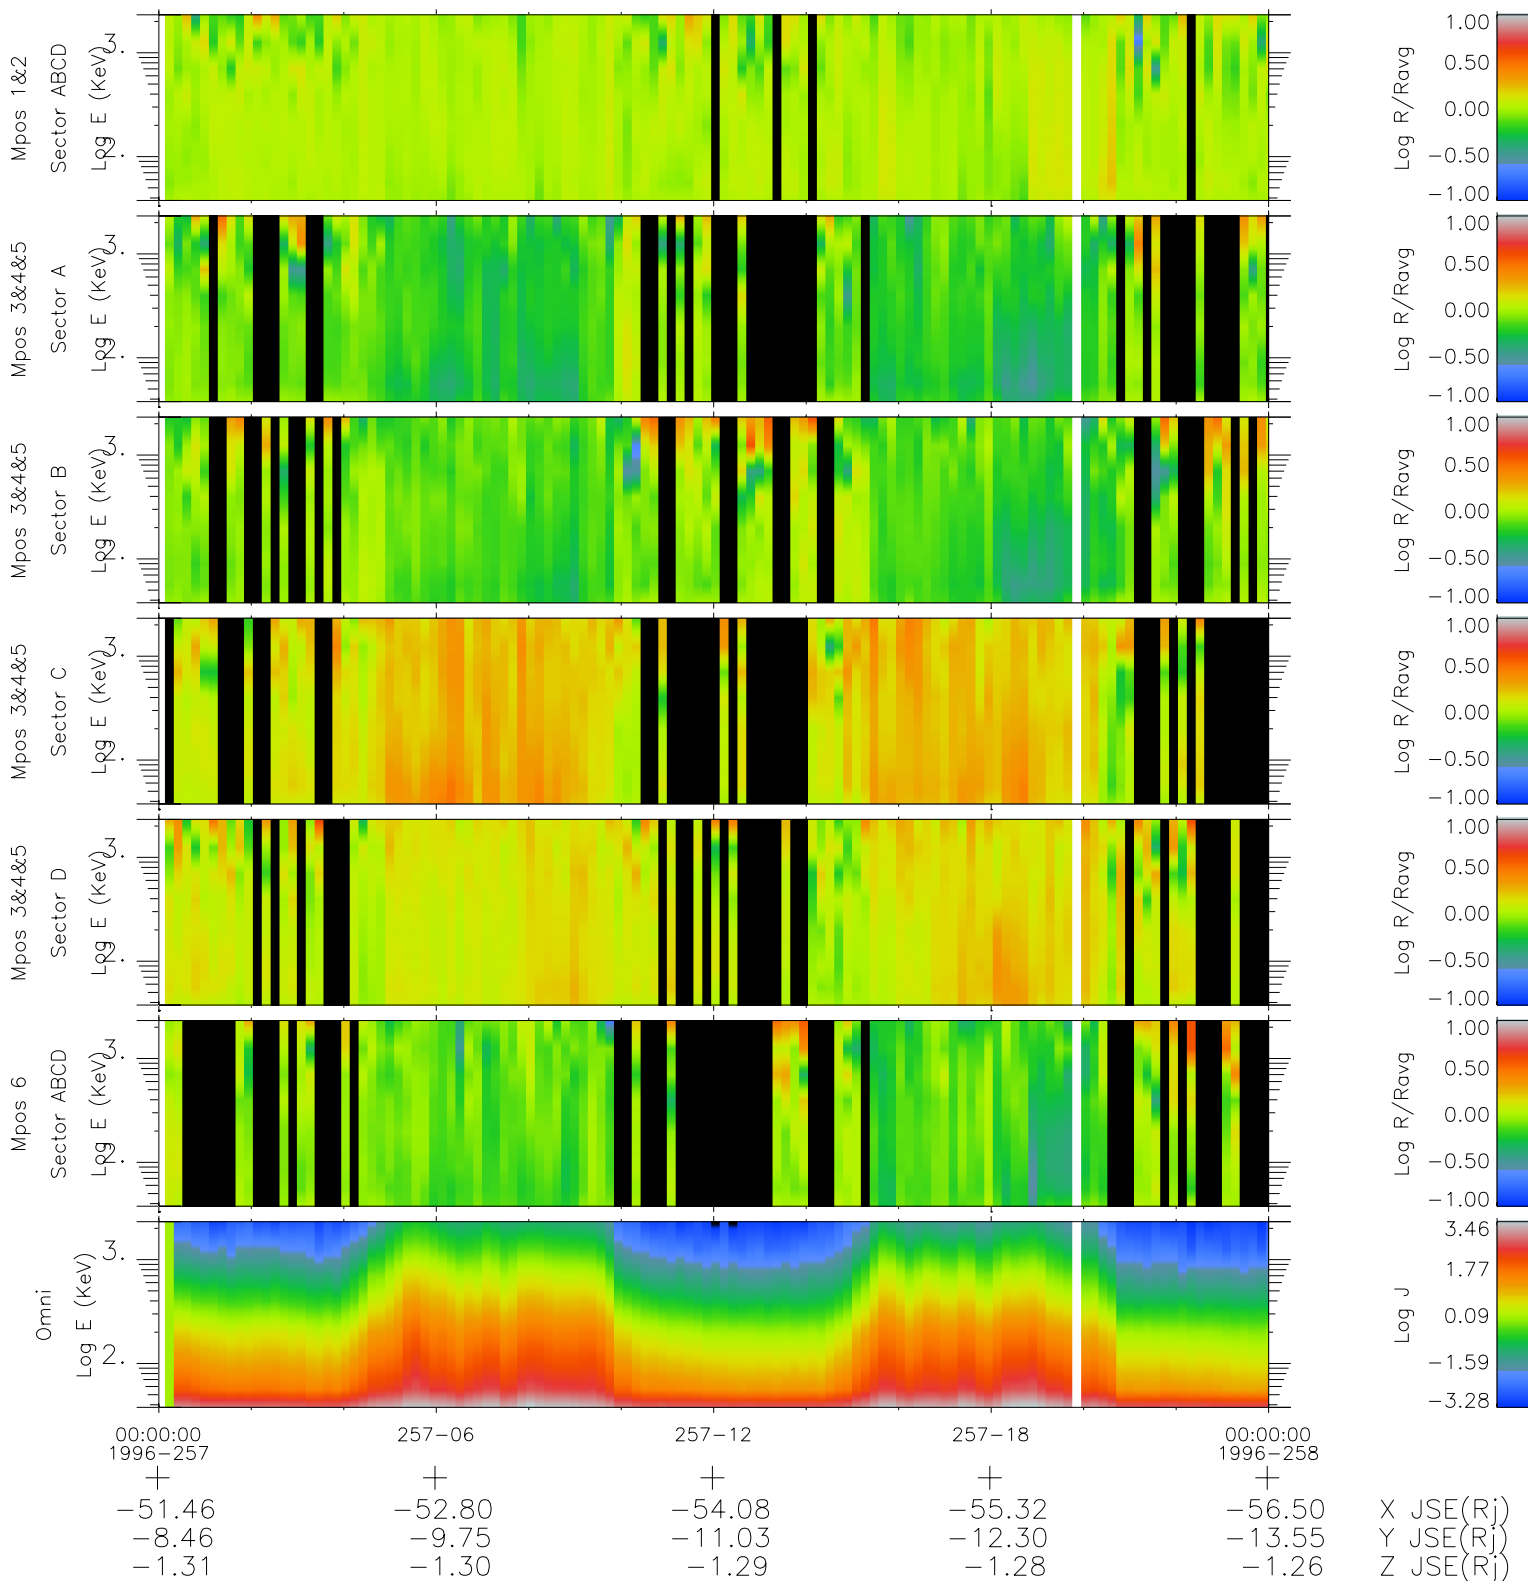

# Galileo EPD Real Time R6 Ions Spectra 96257

Software Version: RTSPEC\_R6 V 1.20  
 Data Production: 06-03-00  
 Plot Production: Fri Sep 14 12:53:34 2001  
 Color File: wondr3  
 Geofactor File: 1.1

- ◇ = Jupiter look direction
- = Corotation look direction