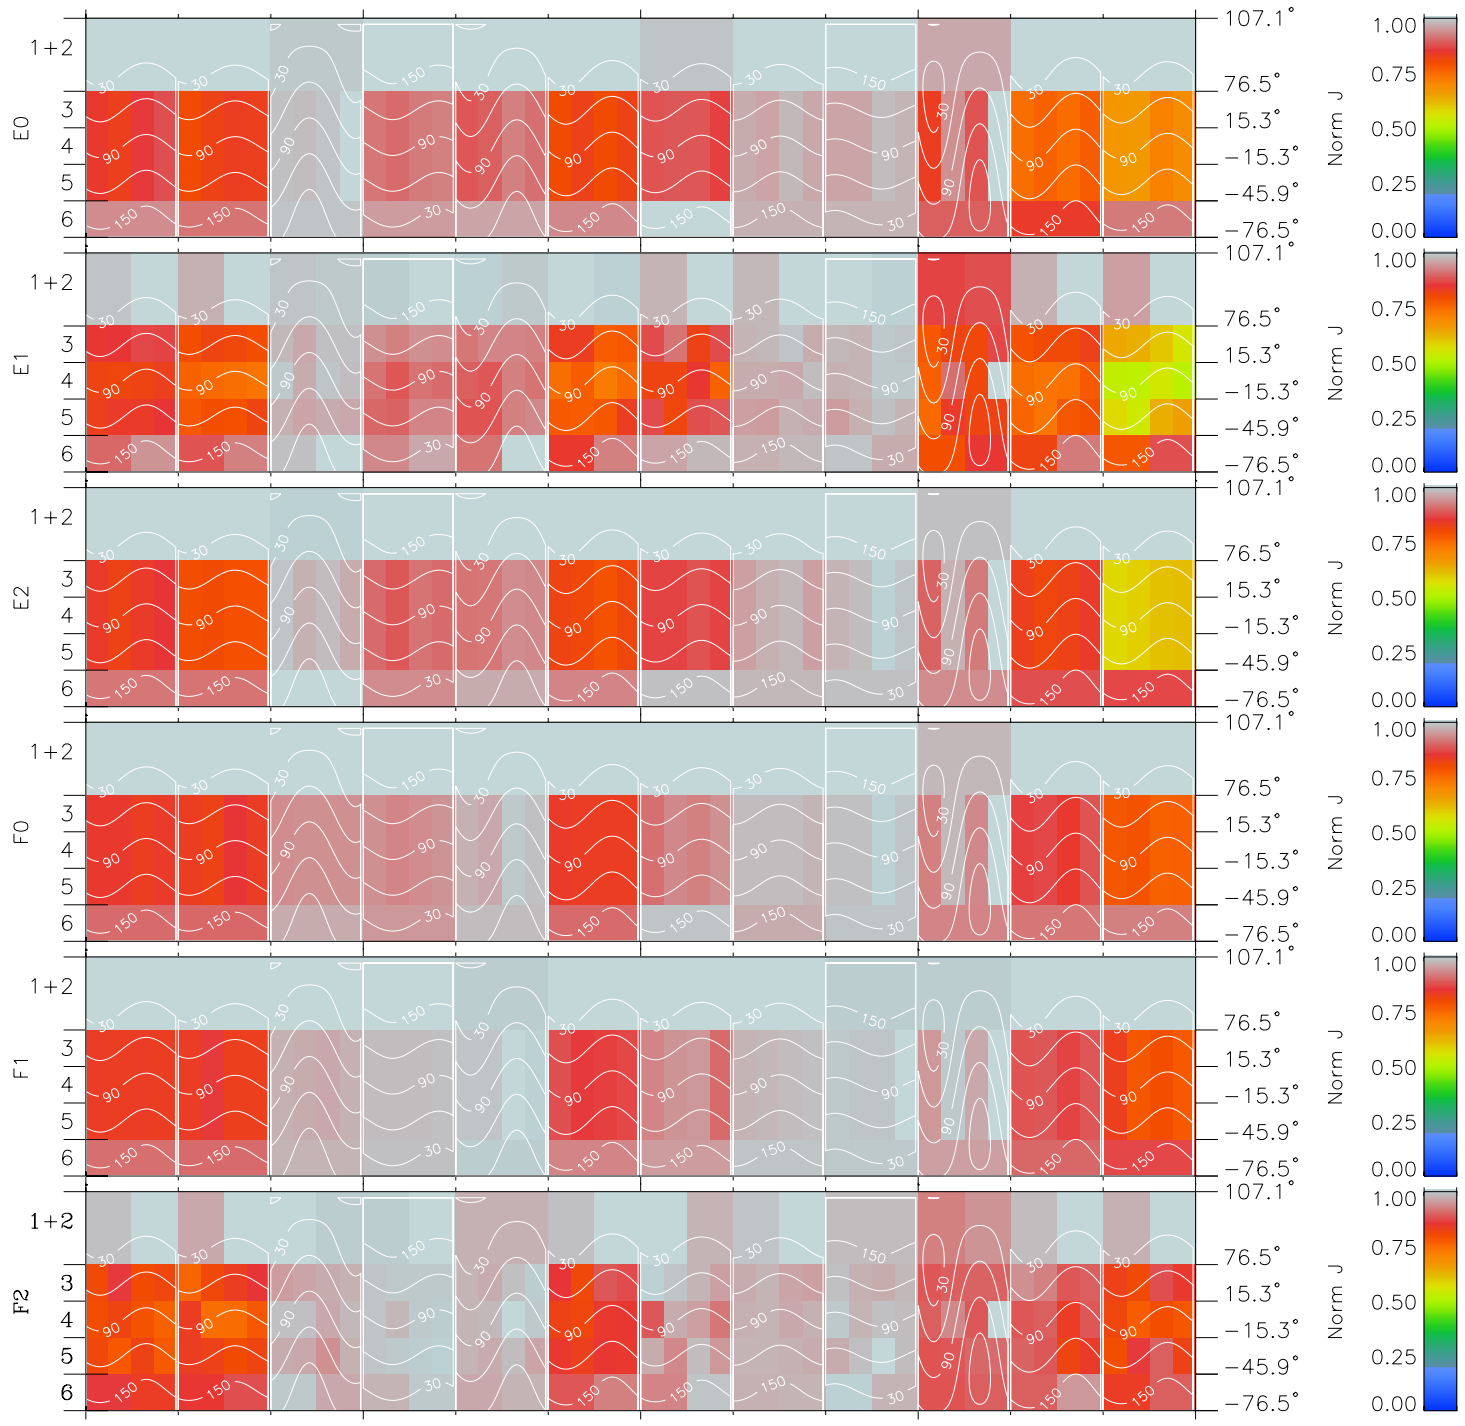

Galileo EPD Real Time All-Sky Anisotropies 96257

Software Version: RTSKY_NORM V 1.20
 Data Production: 06-03-00
 Plot Production: Fri Sep 14 12:55:25 2001
 Color File: wondr3
 Geofactor File: 1.1

00:00:00 1996-257	257-06	257-12	257-18	00:00:00 1996-258	
+	+	+	+	+	X JSE(R _j)
-51.46	-52.80	-54.08	-55.32	-56.50	Y JSE(R _j)
-8.46	-9.75	-11.03	-12.30	-13.55	Z JSE(R _j)
-1.31	-1.30	-1.29	-1.28	-1.26	

- ◇ = Jupiter look direction
- = Corotation look direction