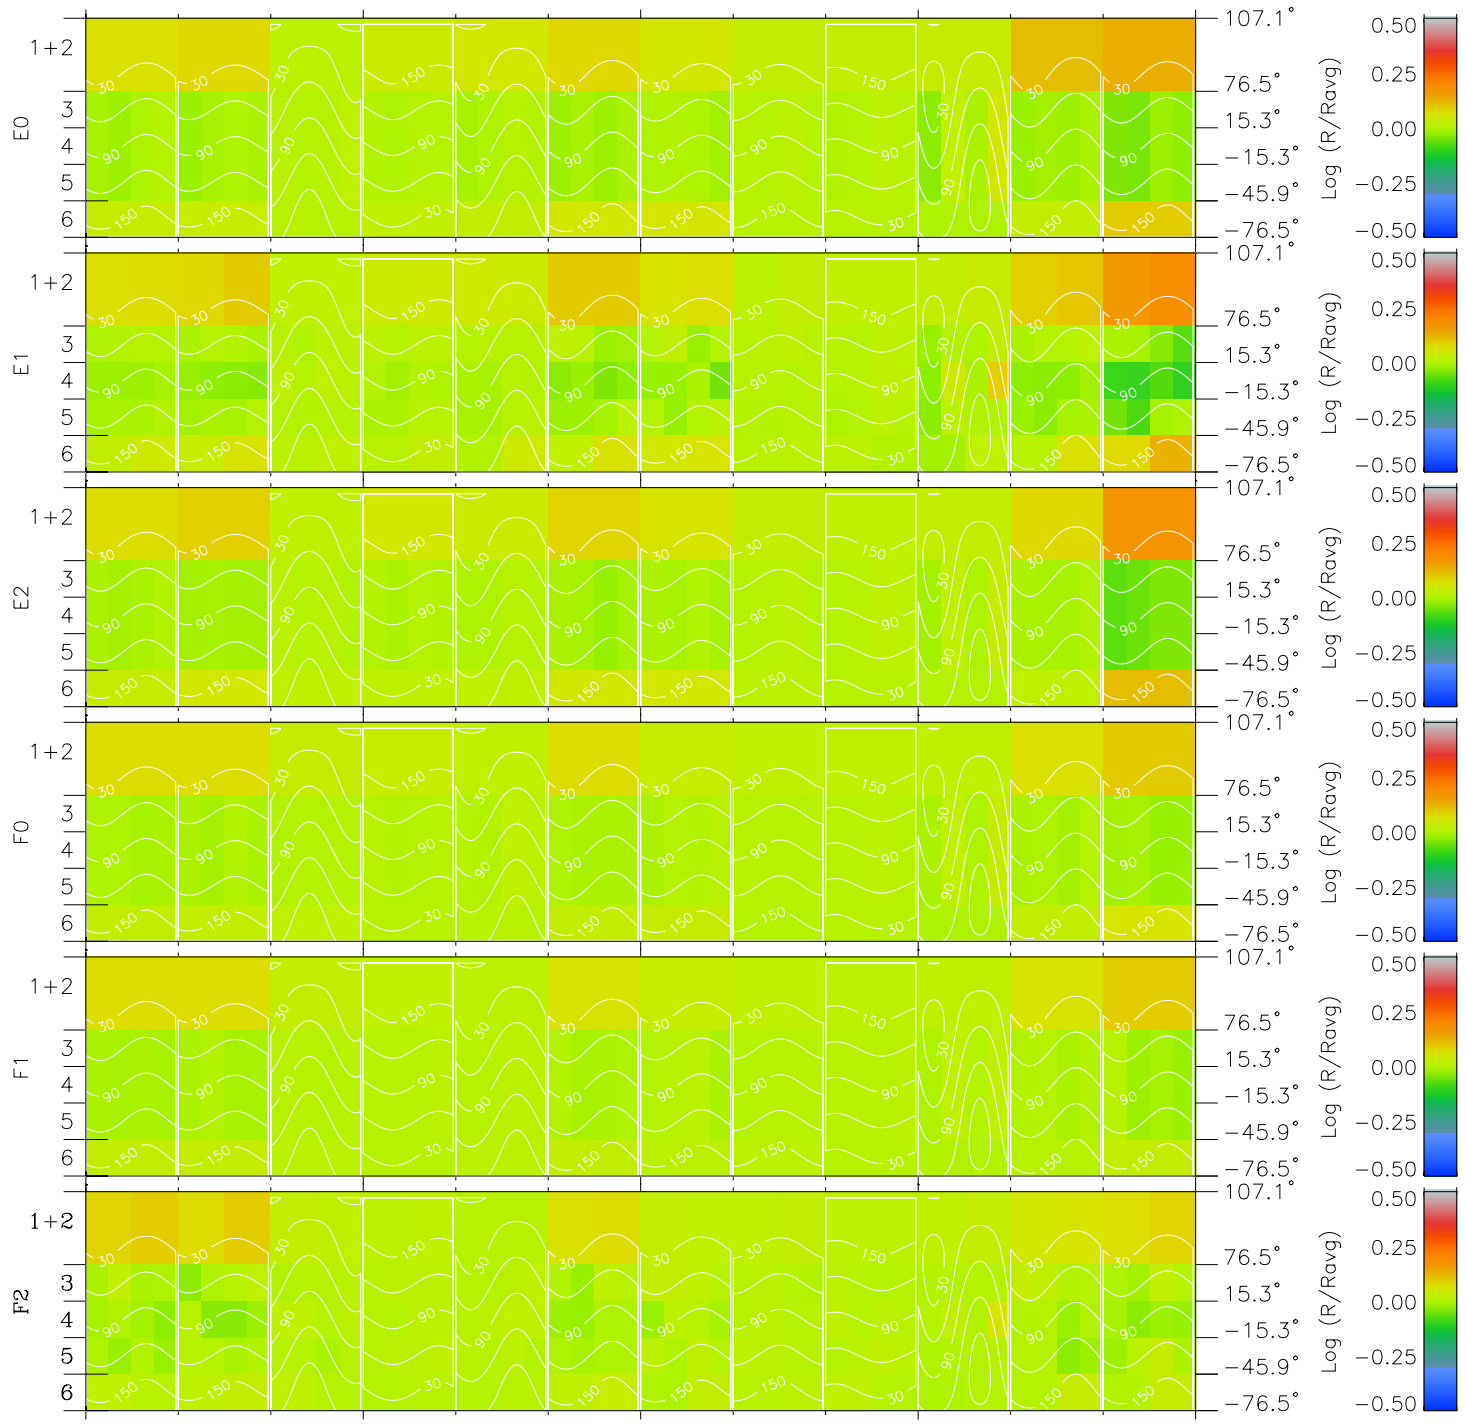

Galileo EPD Real Time All-Sky Anisotropies 96257

Software Version: RTSKY_MEAN V 1.20
 Data Production: 06-03-00
 Plot Production: Fri Sep 14 12:54:29 2001
 Color File: wondr3
 Geofactor File: 1.1

00:00:00 1996-257	257-06	257-12	257-18	00:00:00 1996-258	
+	+	+	+	+	X JSE(R _j)
-51.46	-52.80	-54.08	-55.32	-56.50	Y JSE(R _j)
-8.46	-9.75	-11.03	-12.30	-13.55	Z JSE(R _j)
-1.31	-1.30	-1.29	-1.28	-1.26	

- ◇ = Jupiter look direction
- = Corotation look direction