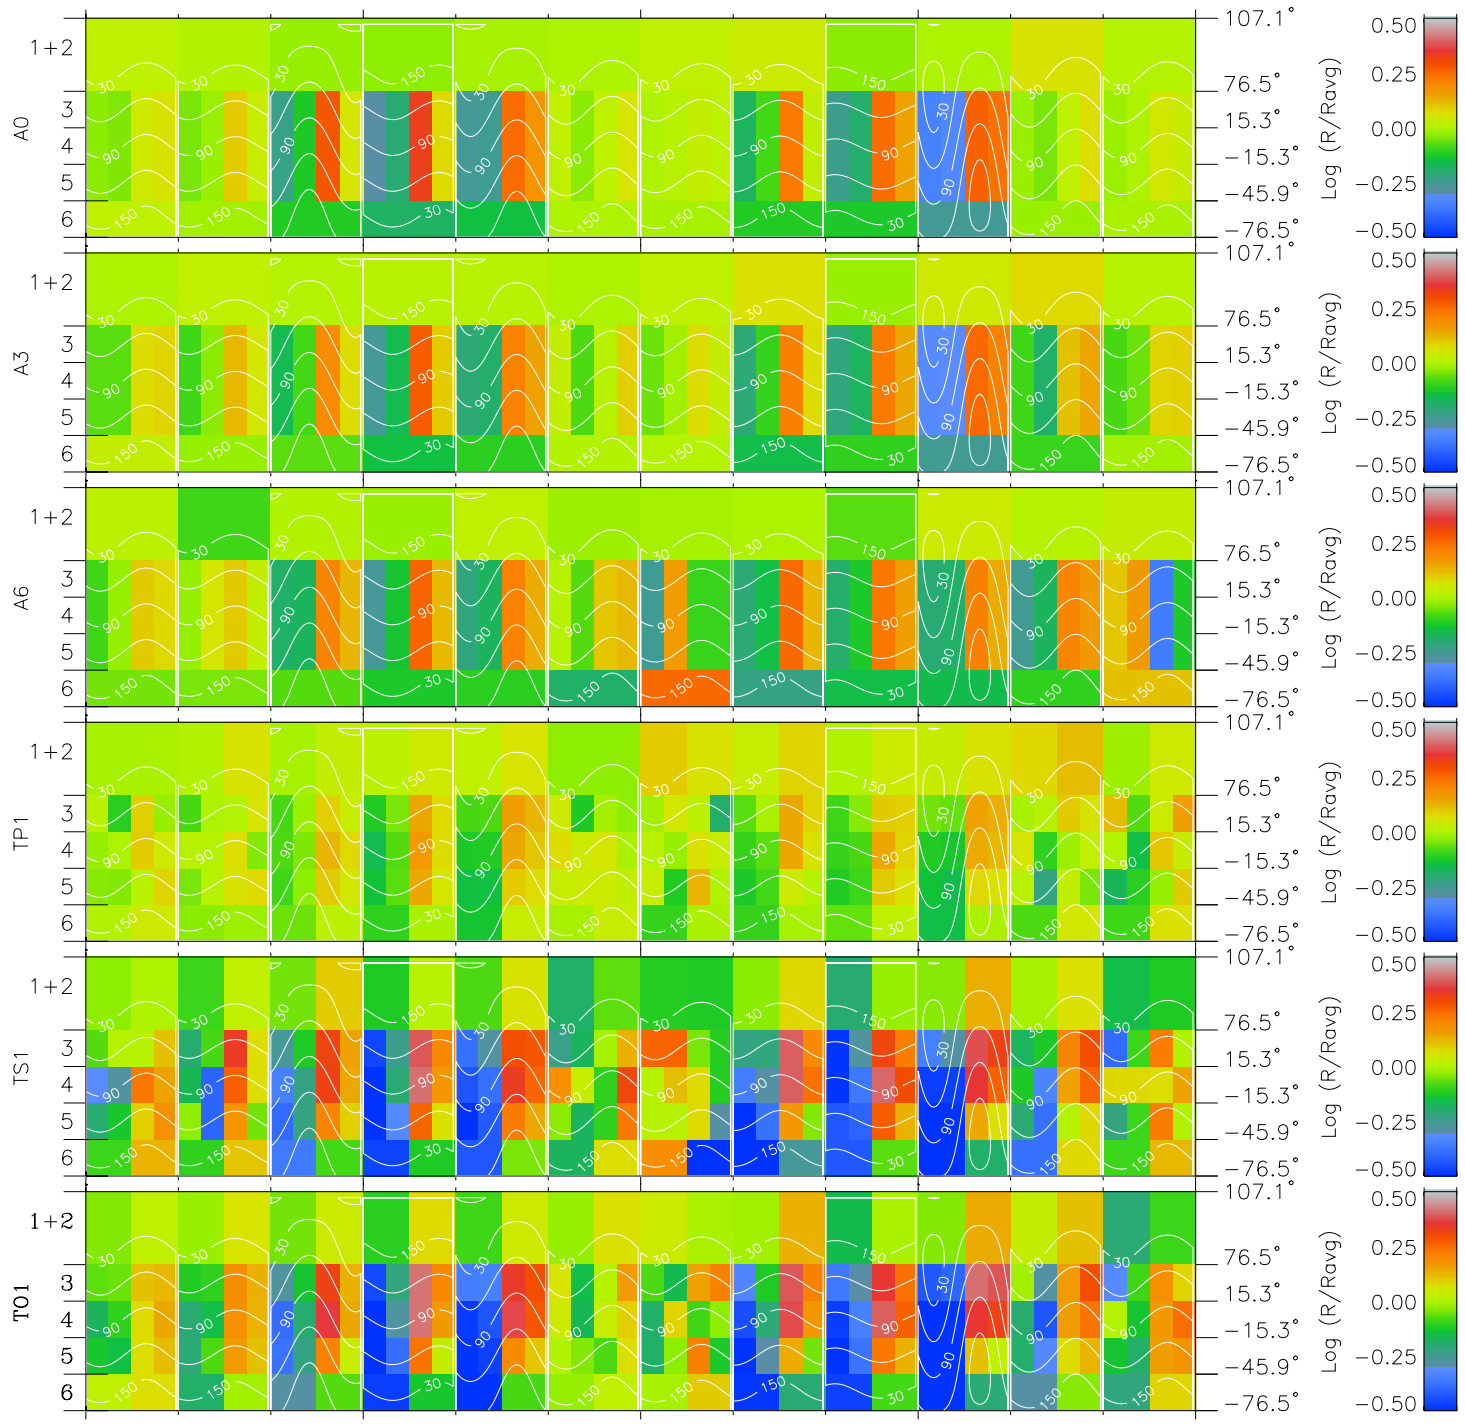

Galileo EPD Real Time All-Sky Anisotropies 96257

Software Version: RTSKY_MEAN V 1.20
 Data Production: 06-03-00
 Plot Production: Fri Sep 14 12:54:15 2001
 Color File: wondr3
 Geofactor File: 1.1

00:00:00 1996-257	257-06	257-12	257-18	00:00:00 1996-258	
+	+	+	+	+	X JSE(R _j)
-51.46	-52.80	-54.08	-55.32	-56.50	Y JSE(R _j)
-8.46	-9.75	-11.03	-12.30	-13.55	Z JSE(R _j)
-1.31	-1.30	-1.29	-1.28	-1.26	

- ◇ = Jupiter look direction
- = Corotation look direction