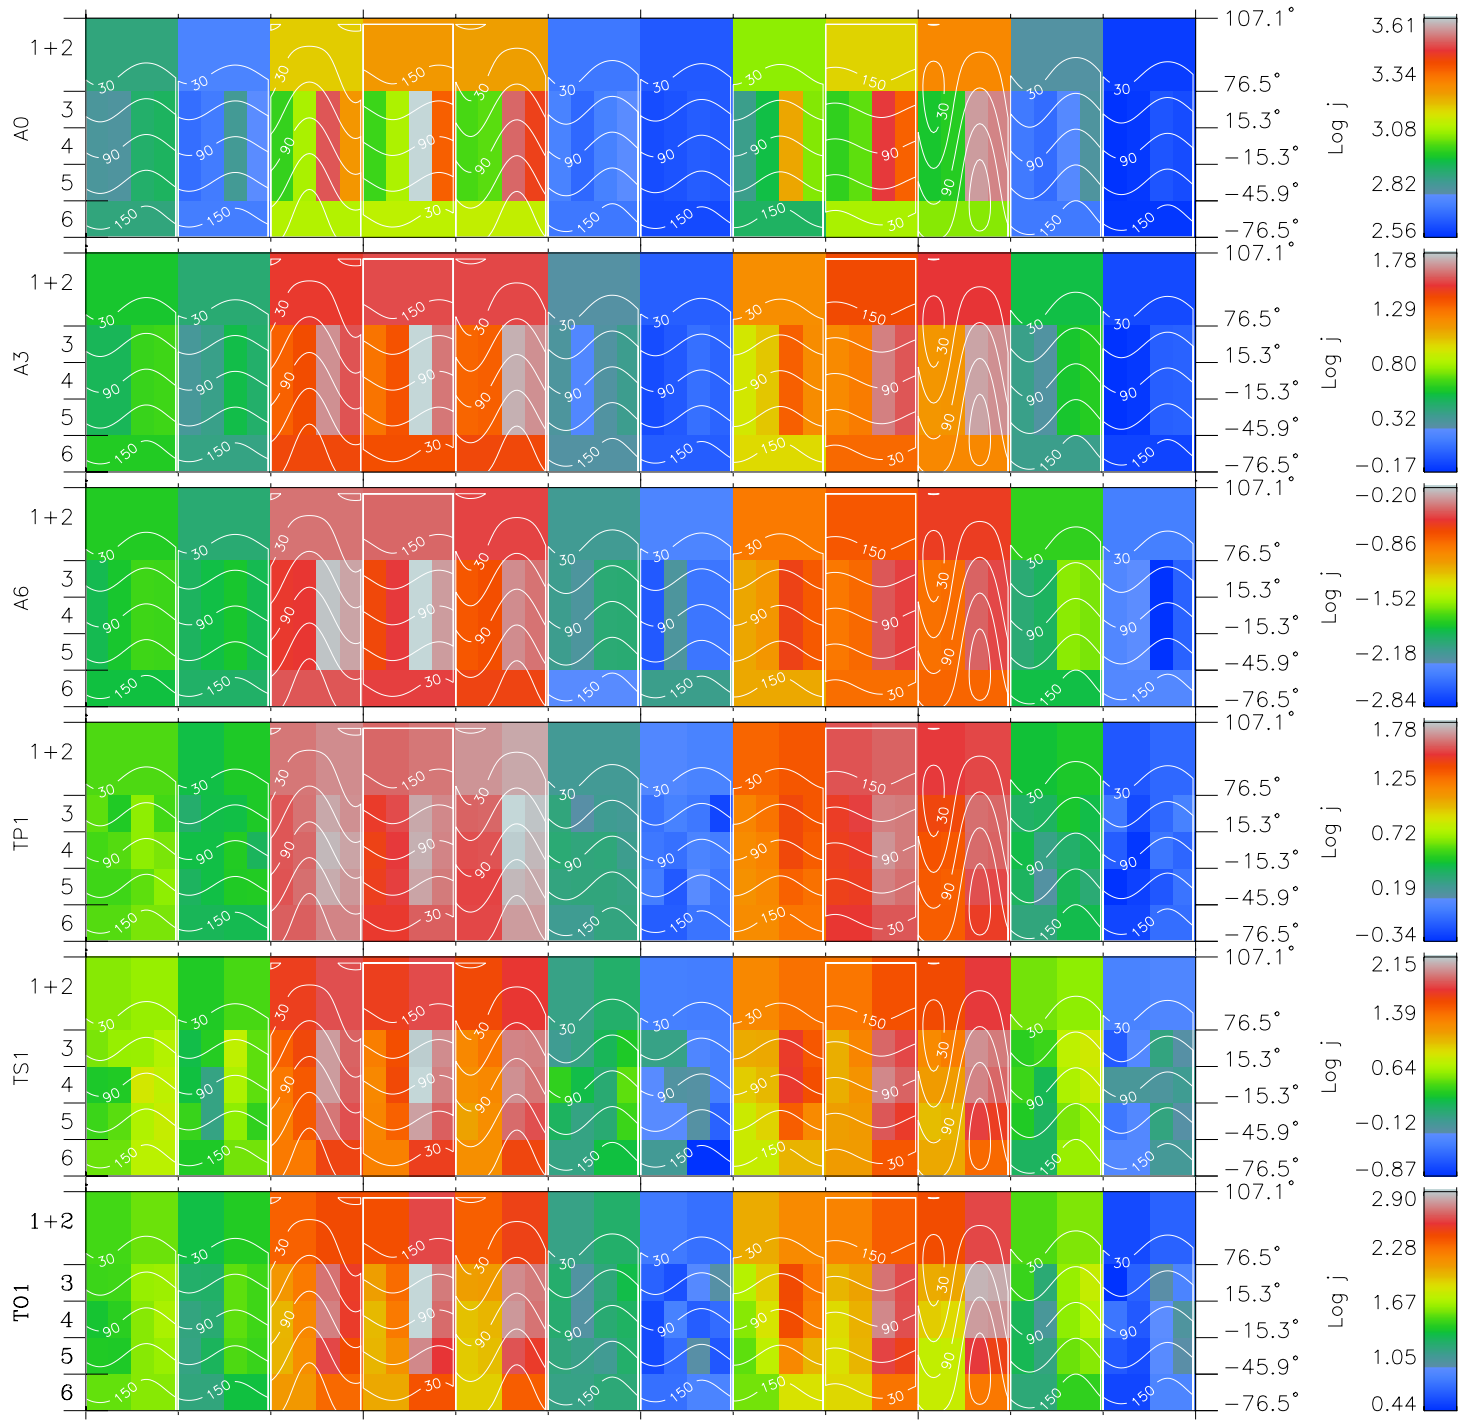

Galileo EPD Real Time All-Sky Anisotropies 96257

Software Version: RTSKY_FLUX V 1.20
 Data Production: 06-03-00
 Plot Production: Fri Sep 14 12:54:43 2001
 Color File: wondr3
 Geofactor File: 1.1

00:00:00 1996-257	257-06	257-12	257-18	00:00:00 1996-258	X JSE(R _j)	Y JSE(R _j)	Z JSE(R _j)
+ -51.46 -8.46 -1.31	+ -52.80 -9.75 -1.30	+ -54.08 -11.03 -1.29	+ -55.32 -12.30 -1.28	+ -56.50 -13.55 -1.26			

\diamond = Jupiter look direction
 \square = Corotation look direction