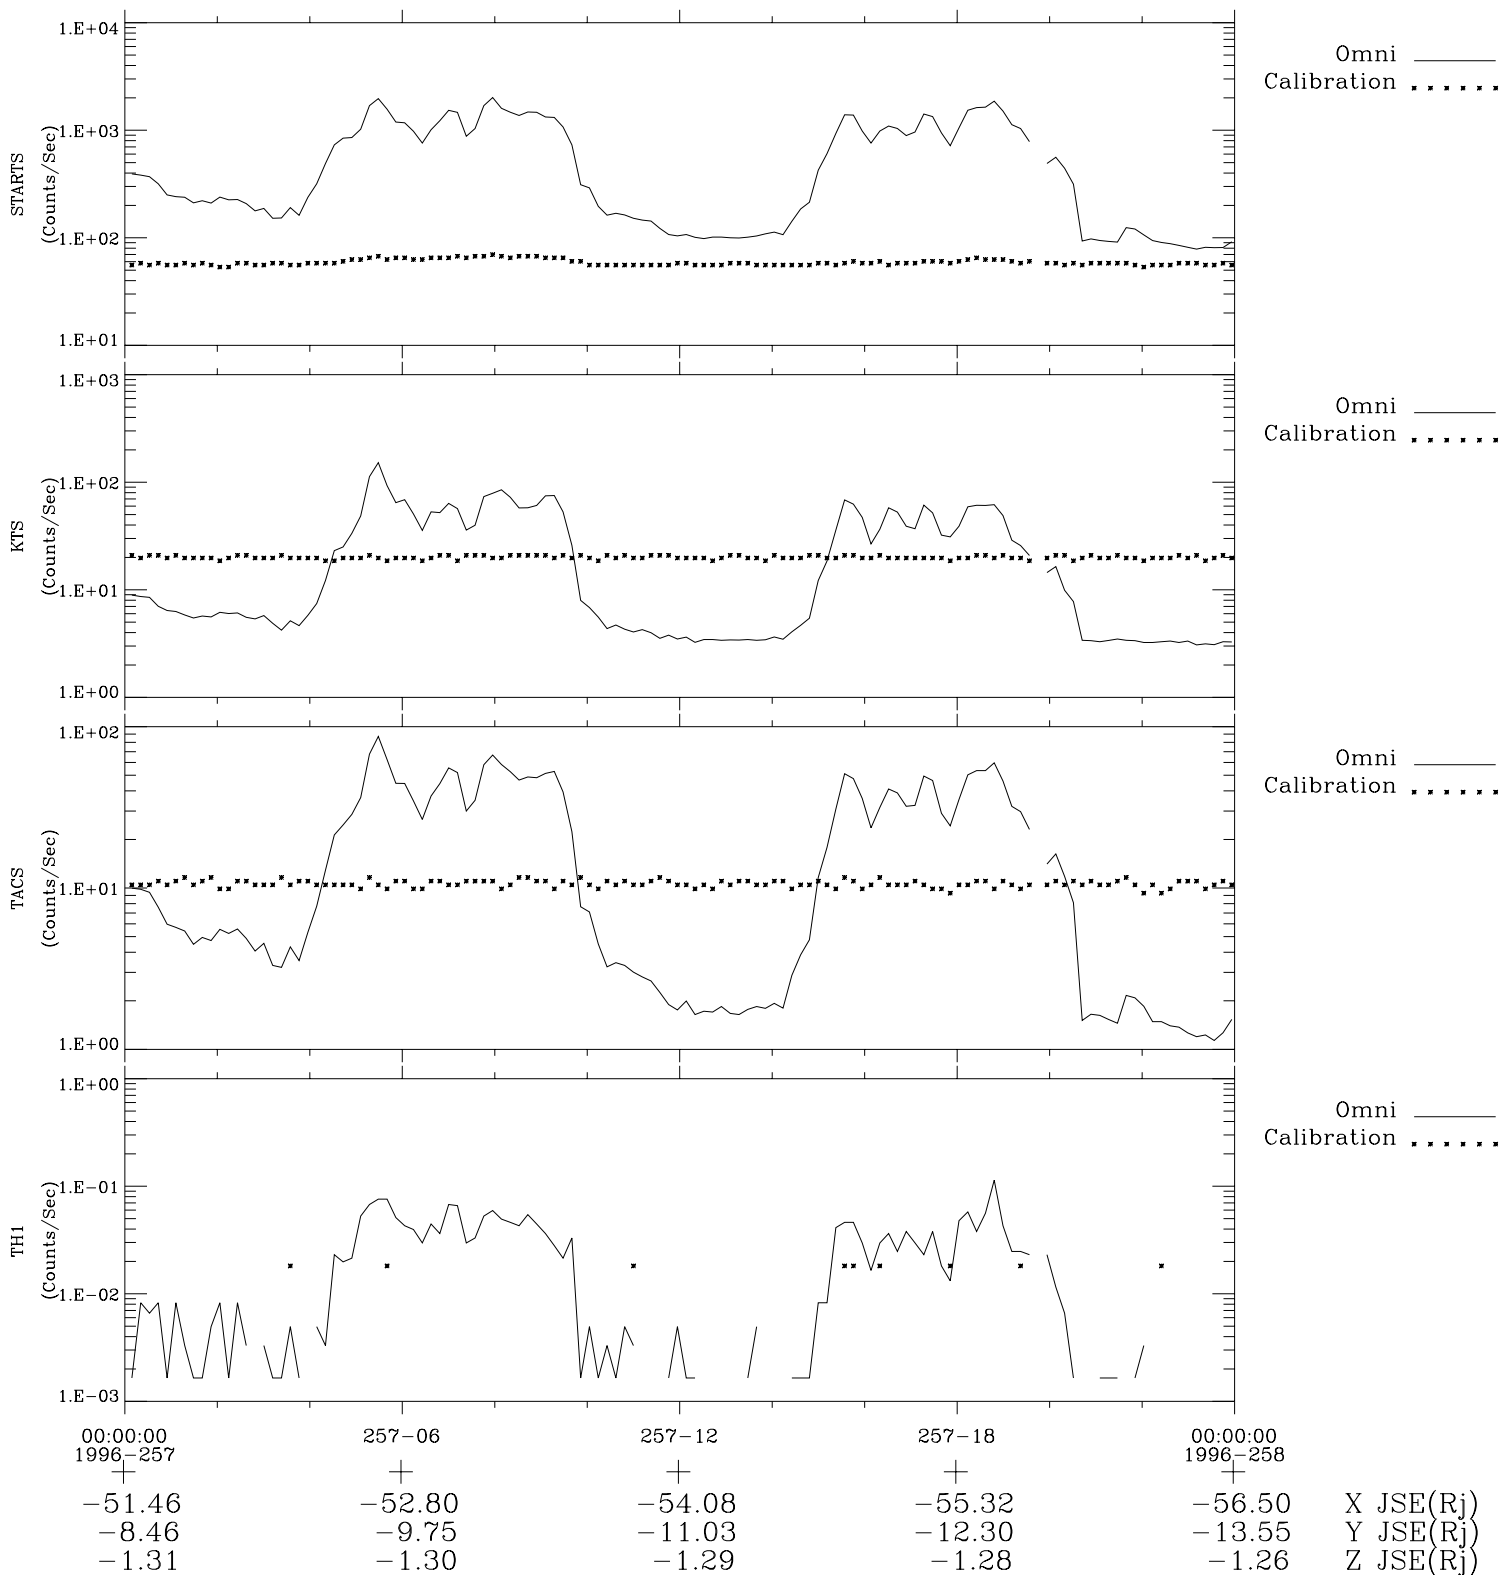

# Galileo EPD Real-Time Omni 96257

Software Version: RTLINE\_OMNI V 1.20  
Data Production: 06-03-00  
Plot Production: Fri Sep 14 12:57:48 2001

◇ = Jupiter look direction  
□ = Corotation look direction