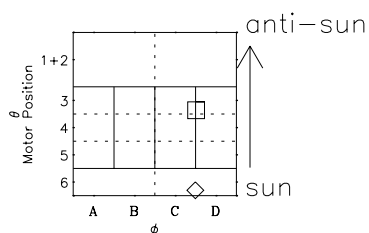

# Galileo EPD Real-Time Omni 96257

Software Version: RTLINE\_OMNI V 1.20  
Data Production: 06-03-00  
Plot Production: Fri Sep 14 12:57:48 2001

◇ = Jupiter look direction  
□ = Corotation look direction