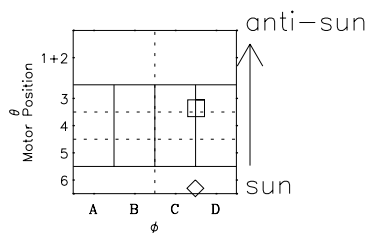

# Galileo EPD Real-Time Omni 96257

Software Version: RTLINE\_OMNI V 1.20  
Data Production: 06-03-00  
Plot Production: Fri Sep 14 12:57:47 2001

◇ = Jupiter look direction  
□ = Corotation look direction