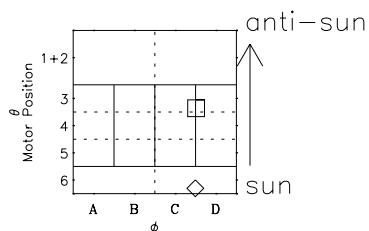

Galileo EPD Real-Time Omni 96257

Software Version: RTLINE_OMNI V 1.20
Data Production: 06-03-00
Plot Production: Fri Sep 14 12:57:46 2001

◇ = Jupiter look direction
□ = Corotation look direction