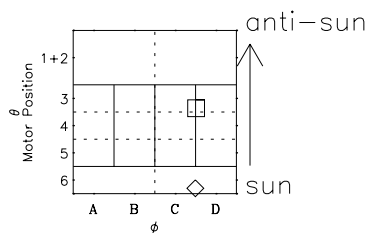

# Galileo EPD Real-Time Omni 96257

Software Version: RTLINE\_OMNI V 1.20  
Data Production: 06-03-00  
Plot Production: Fri Sep 14 12:57:45 2001

◇ = Jupiter look direction  
□ = Corotation look direction