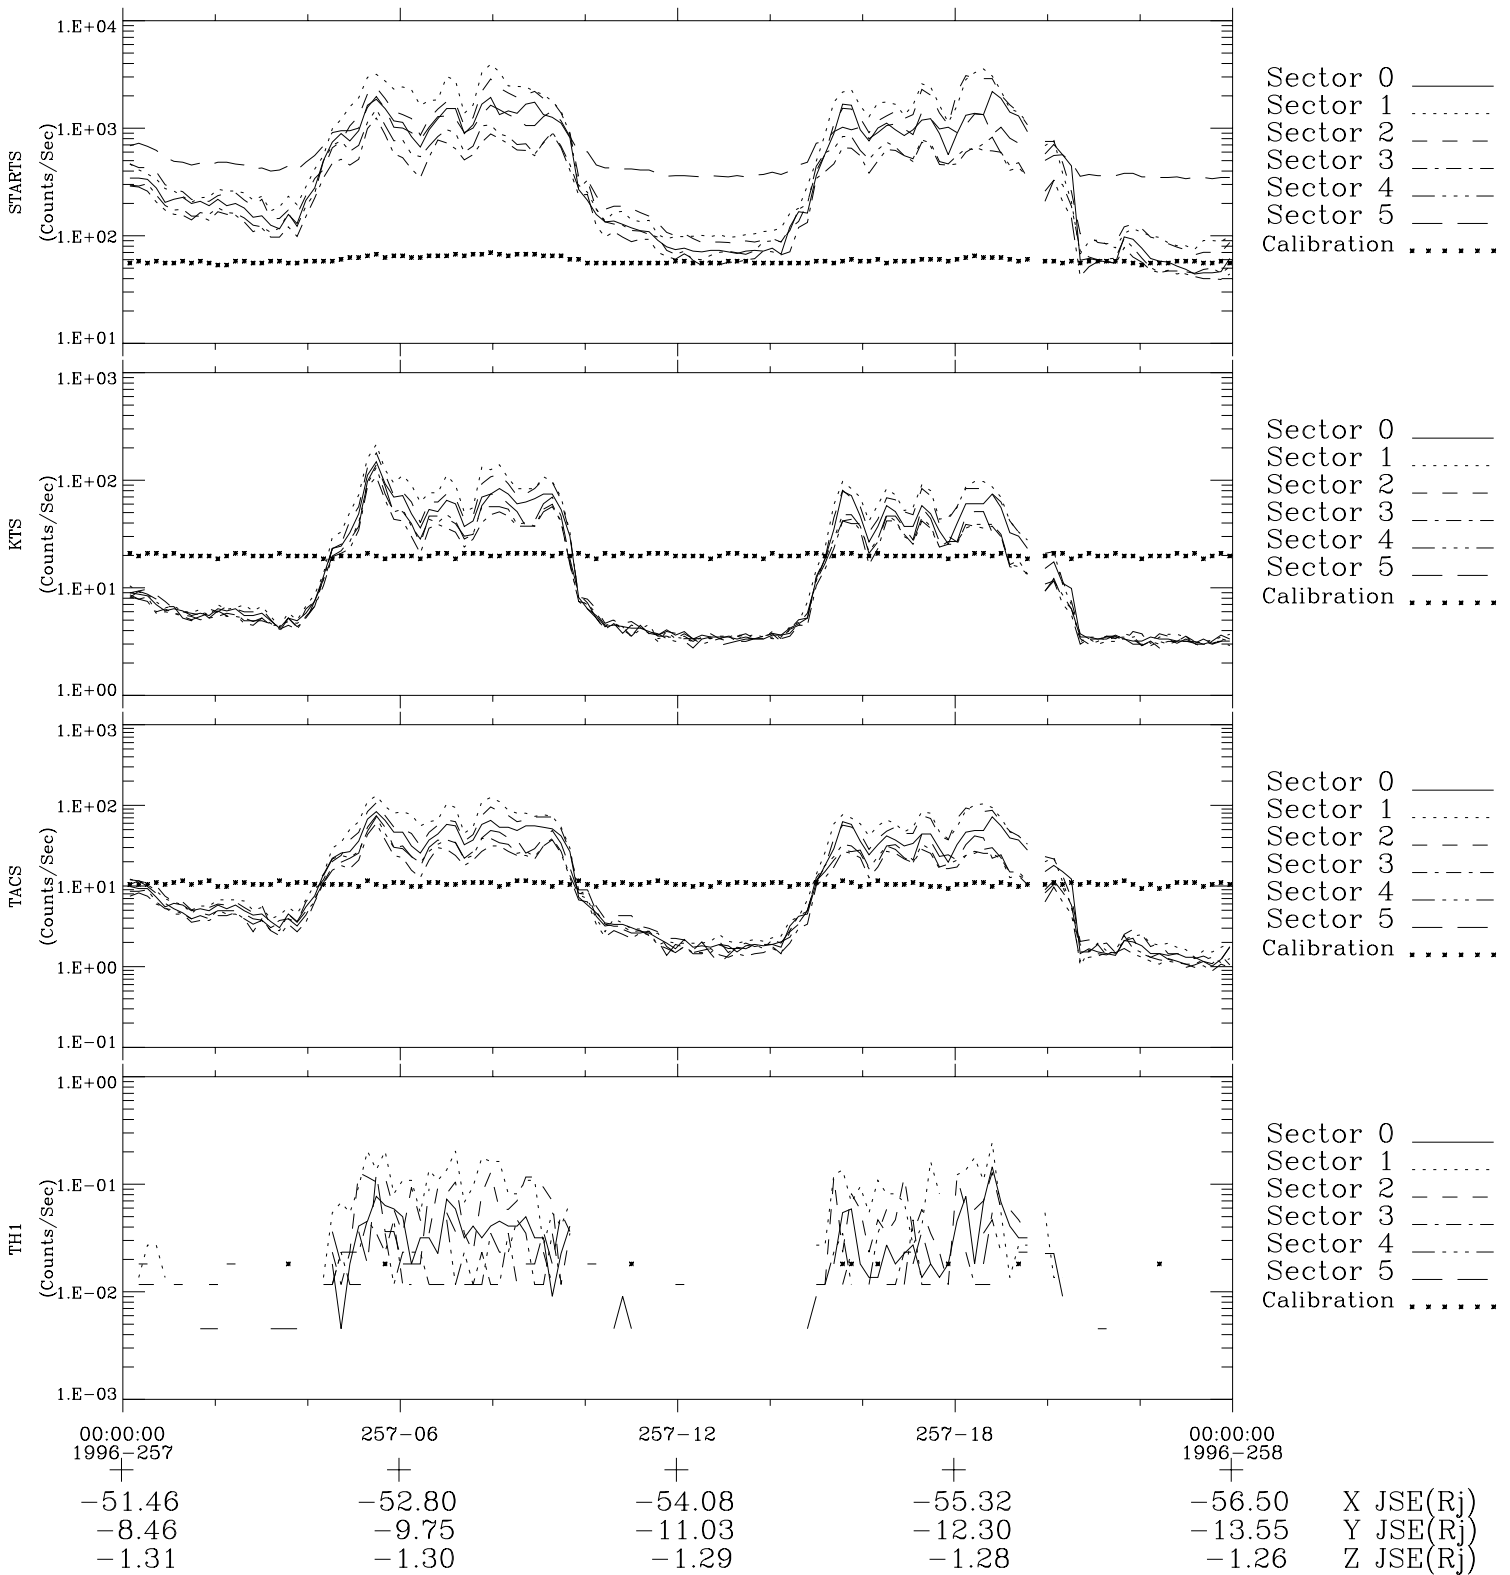

Galileo EPD Real-Time Six-Sector 96257

Software Version: RTLINE_R6 V 1.20
Data Production: 06-03-00
Plot Production: Fri Sep 14 12:58:04 2001

◇ = Jupiter look direction
□ = Corotation look direction