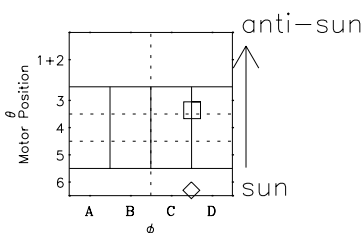

Galileo EPD Real-Time Six-Sector 96257

Software Version: RTLINE_R6 V 1.20
Data Production: 06-03-00
Plot Production: Fri Sep 14 12:58:04 2001

◇ = Jupiter look direction
□ = Corotation look direction