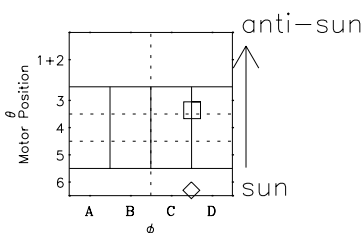

# Galileo EPD Real-Time Six-Sector 96257

Software Version: RTLINE\_R6 V 1.20  
Data Production: 06-03-00  
Plot Production: Fri Sep 14 12:58:02 2001

◇ = Jupiter look direction  
□ = Corotation look direction