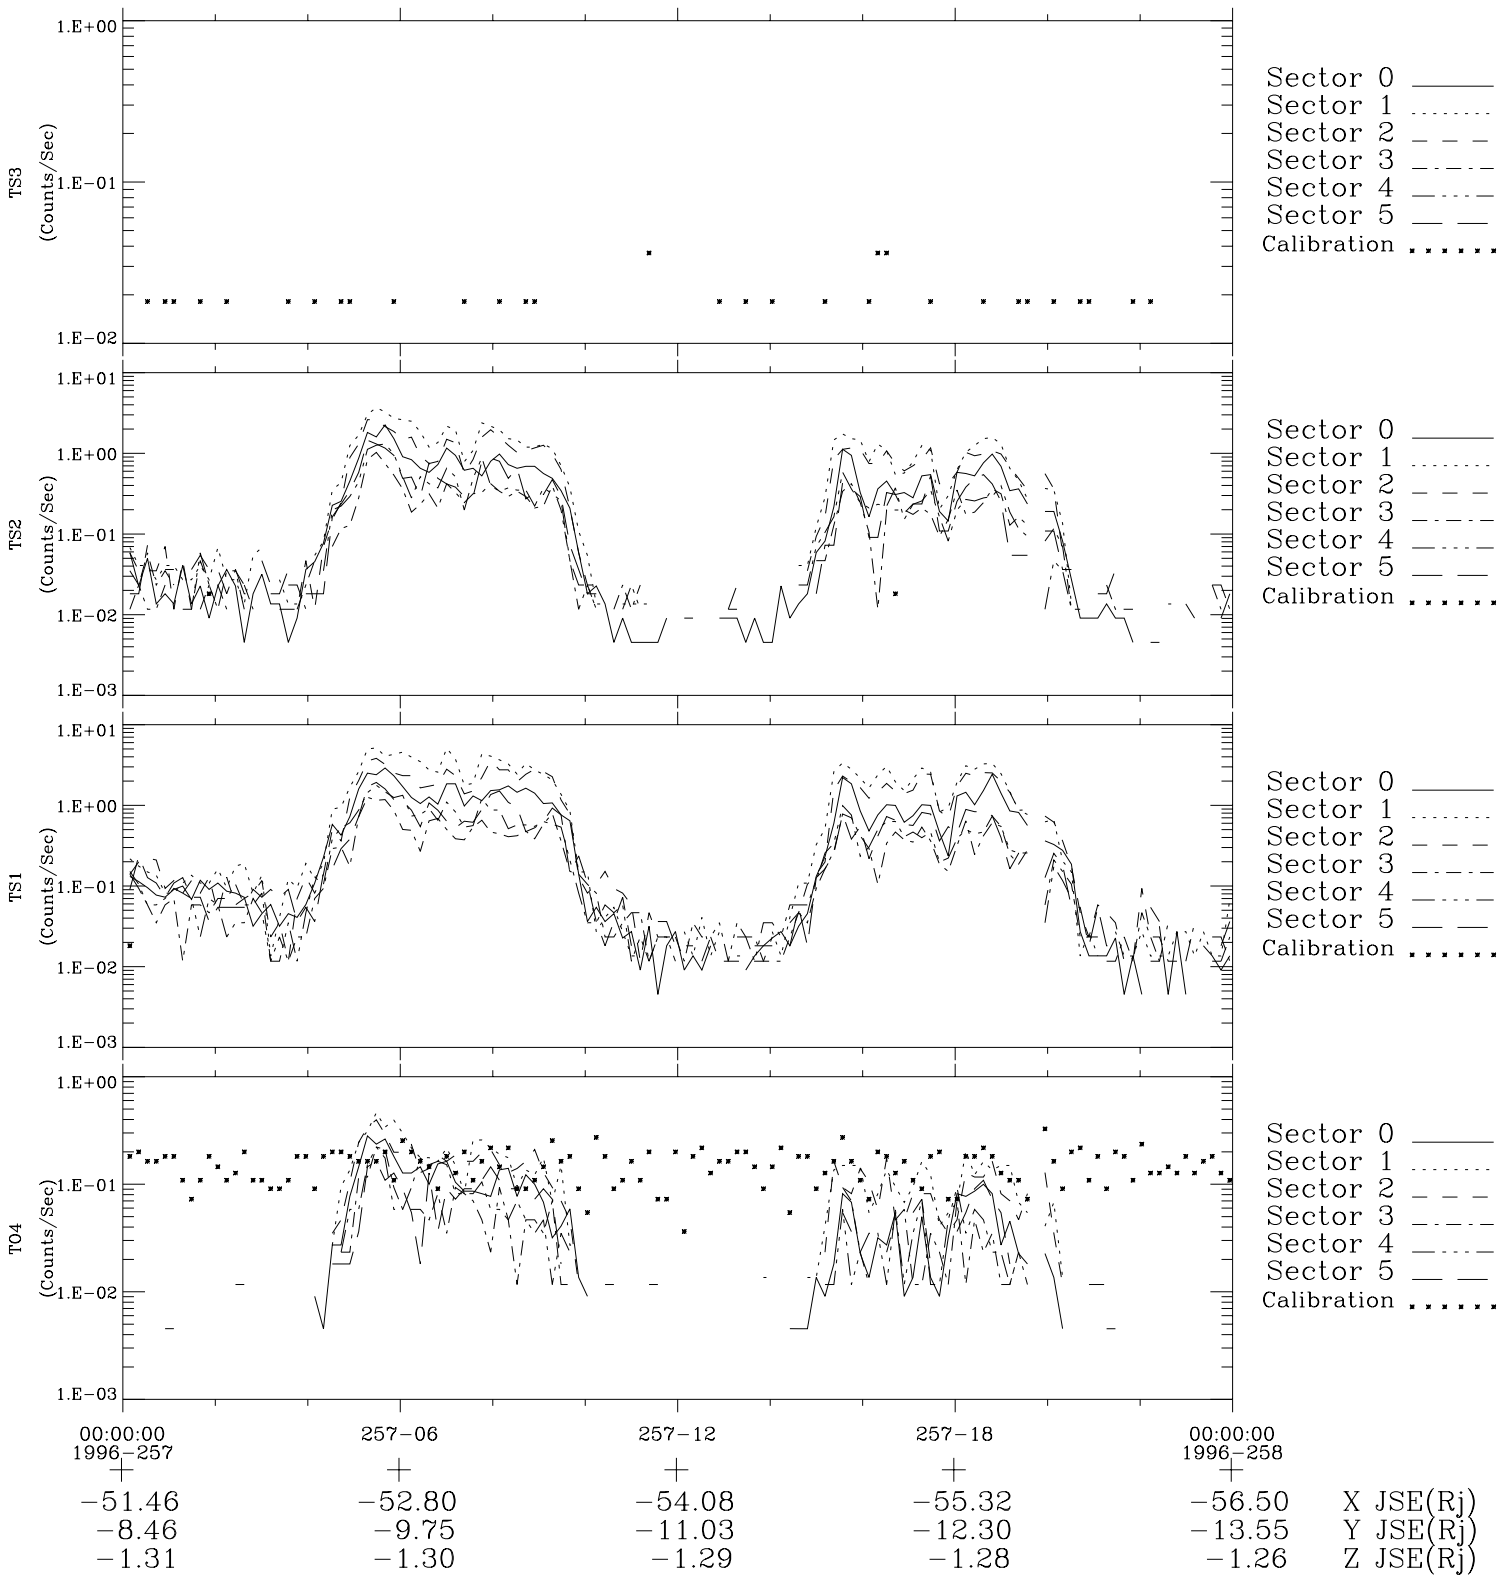

# Galileo EPD Real-Time Six-Sector 96257

Software Version: RTLINE\_R6 V 1.20  
Data Production: 06-03-00  
Plot Production: Fri Sep 14 12:58:02 2001

◇ = Jupiter look direction  
□ = Corotation look direction