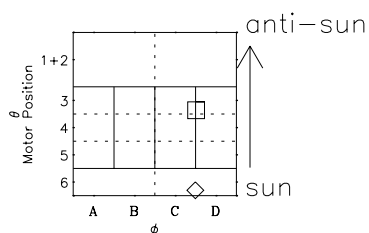

Galileo EPD Real-Time Six-Sector 96257

Software Version: RTLINE_R6 V 1.20
Data Production: 06-03-00
Plot Production: Fri Sep 14 12:58:01 2001

◇ = Jupiter look direction
□ = Corotation look direction