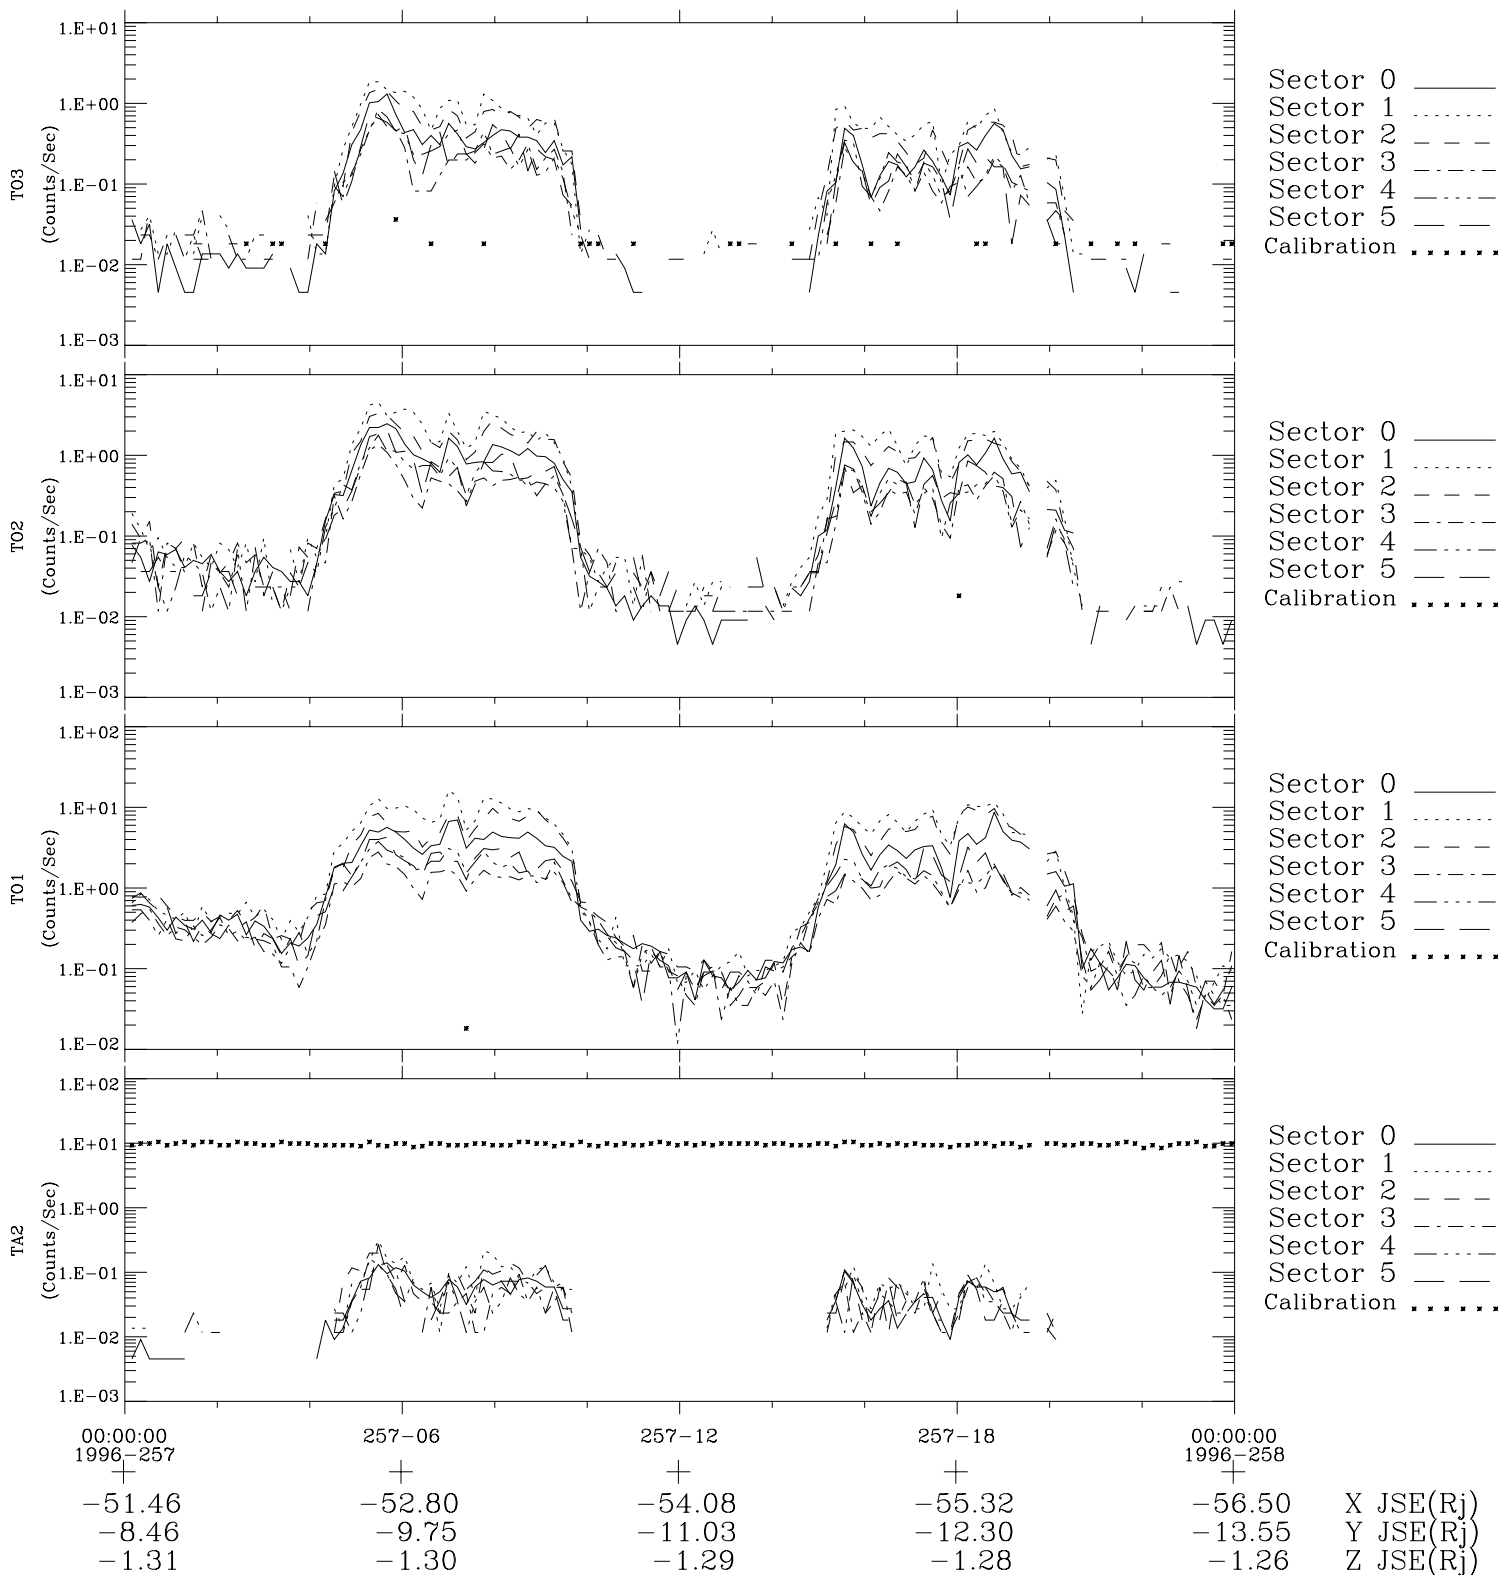

Galileo EPD Real-Time Six-Sector 96257

Software Version: RTLINE_R6 V 1.20
Data Production: 06-03-00
Plot Production: Fri Sep 14 12:58:01 2001

◇ = Jupiter look direction
□ = Corotation look direction