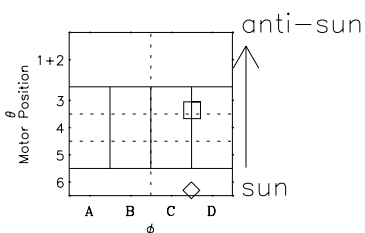

Galileo EPD Real-Time Six-Sector 96257

Software Version: RTLINE_R6 V 1.20
Data Production: 06-03-00
Plot Production: Fri Sep 14 12:58:00 2001

◇ = Jupiter look direction
□ = Corotation look direction