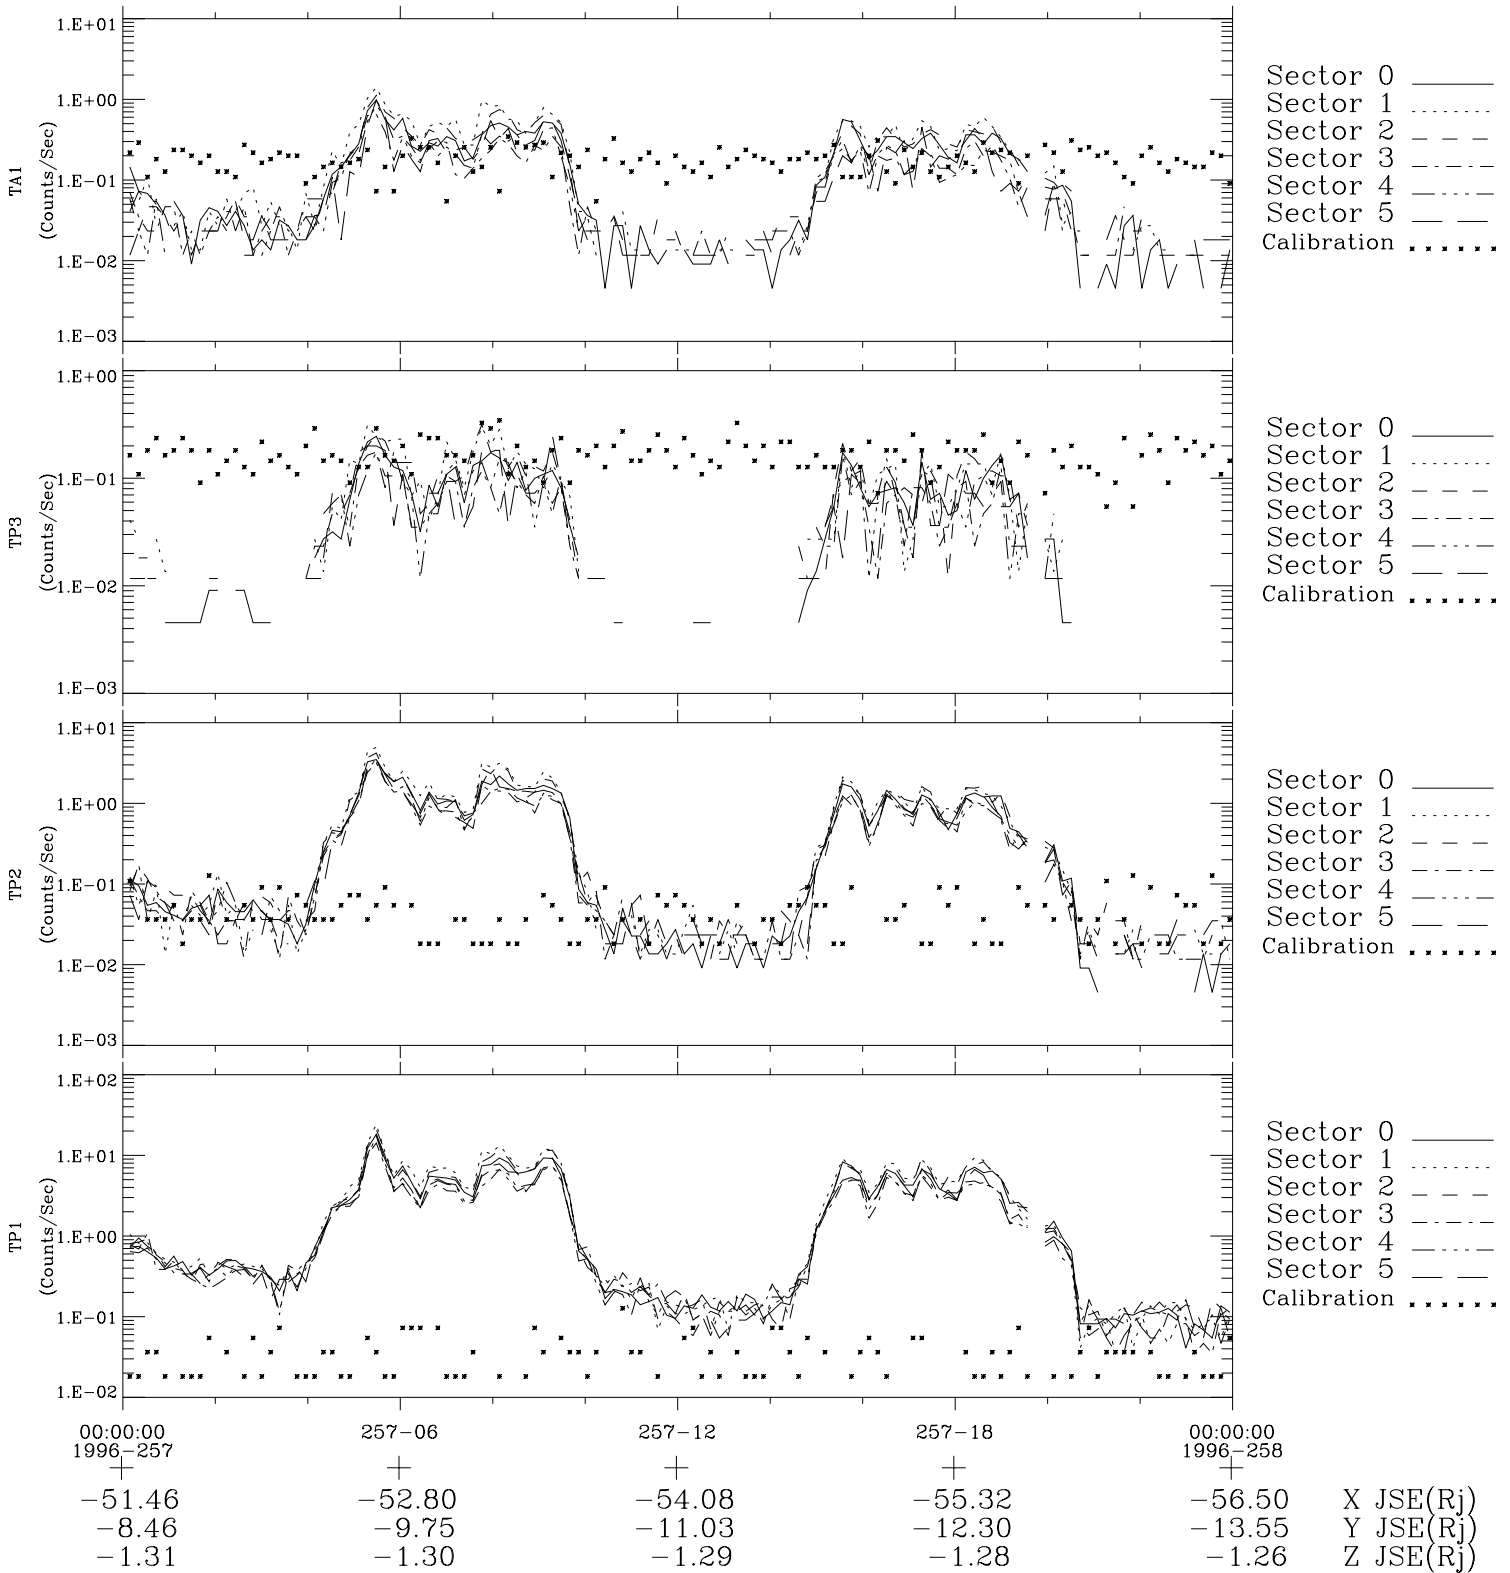

Galileo EPD Real-Time Six-Sector 96257

Software Version: RTLINE_R6 V 1.20
Data Production: 06-03-00
Plot Production: Fri Sep 14 12:58:00 2001

◇ = Jupiter look direction
□ = Corotation look direction