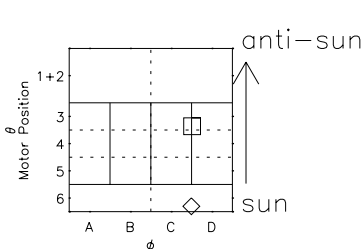

Galileo EPD Real Elevation Anisotropies 96257

Software Version: RTELEV_NORM V 1.20
Data Production: 06-03-00
Plot Production: Fri Sep 14 12:56:33 2001
Color File: wondr3
Geofactor File: 1.1

- ◇ = Jupiter look direction
- = Corotation look direction