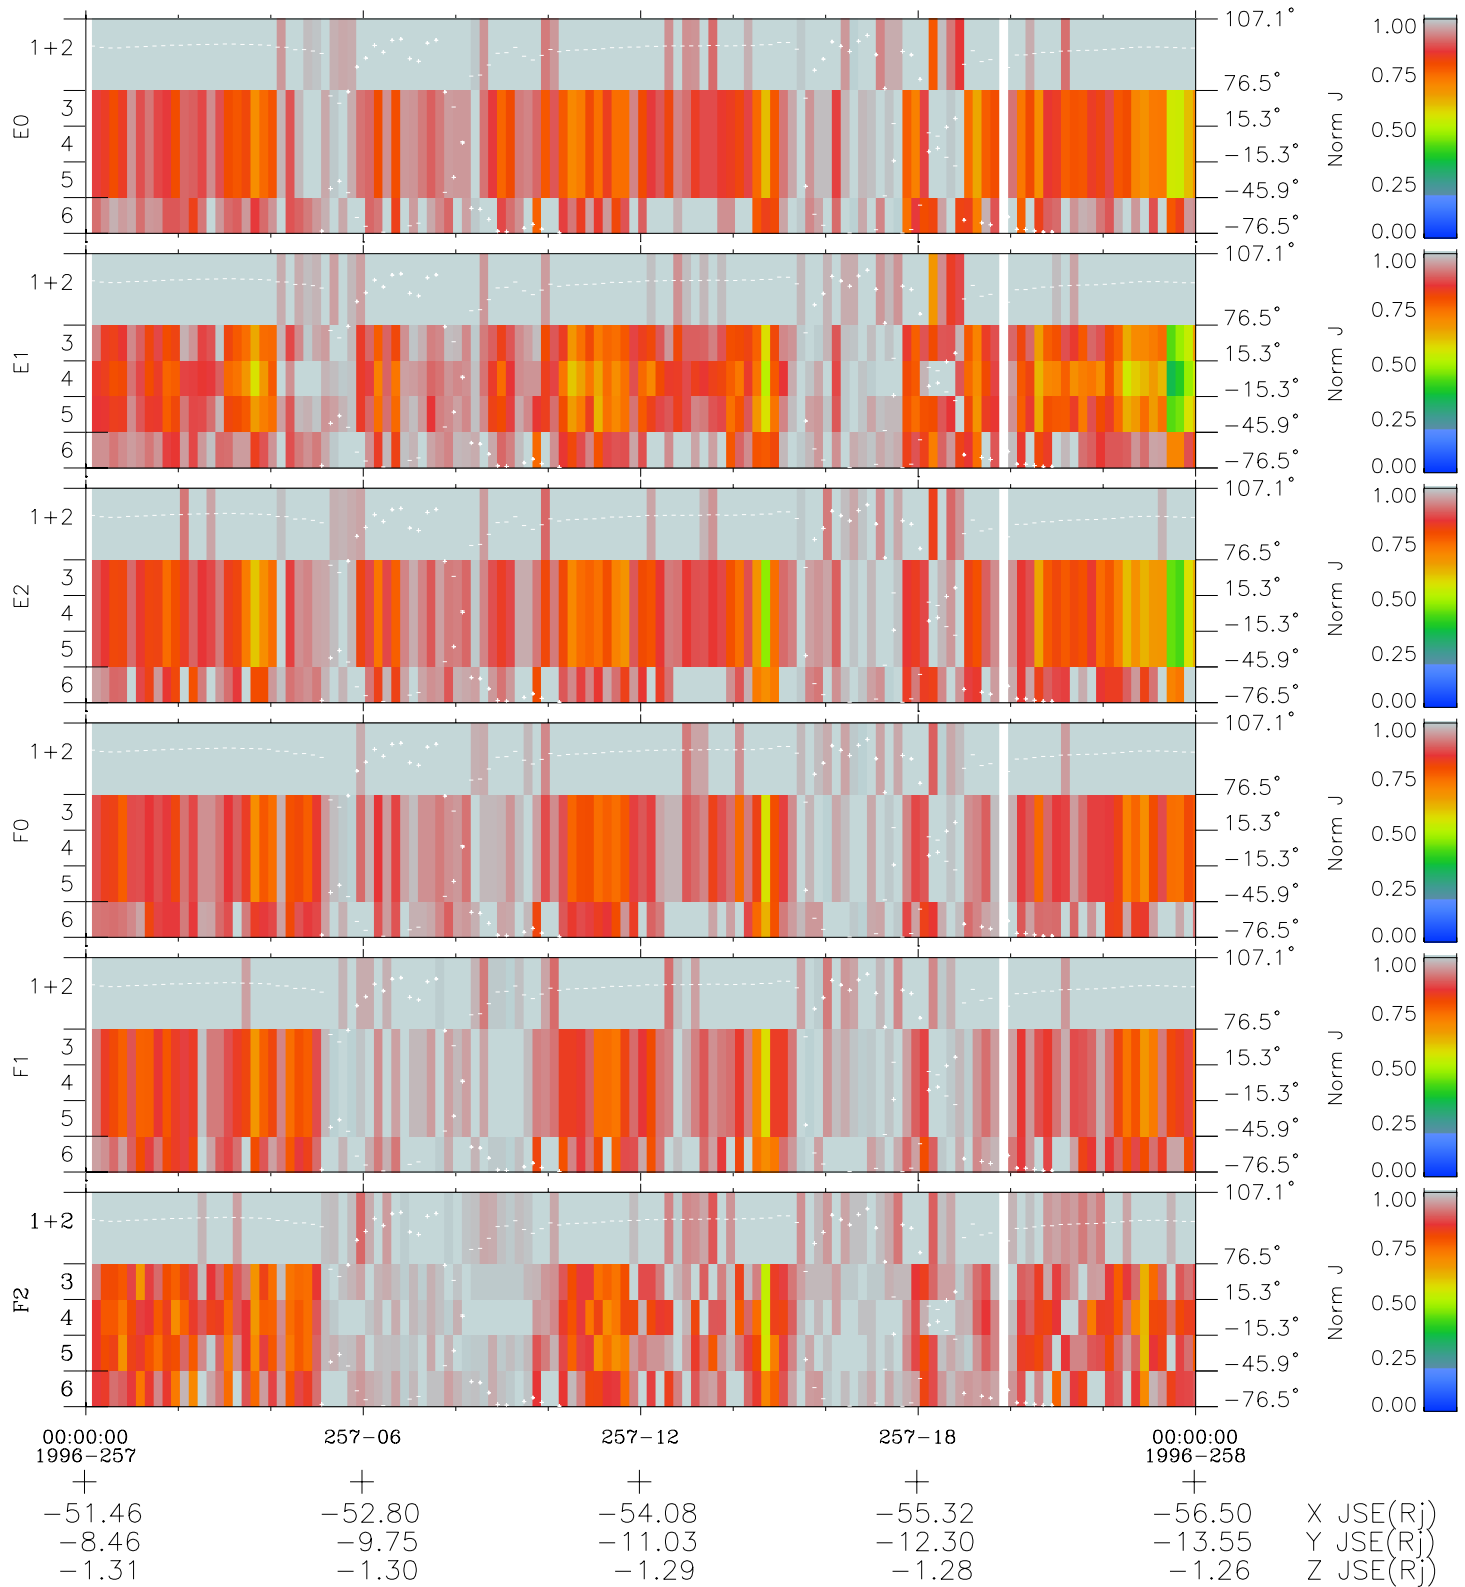

Galileo EPD Real Elevation Anisotropies 96257

Software Version: RTELEV_NORM V 1.20
Data Production: 06-03-00
Plot Production: Fri Sep 14 12:56:33 2001
Color File: wondr3
Geofactor File: 1.1

- ◇ = Jupiter look direction
- = Corotation look direction