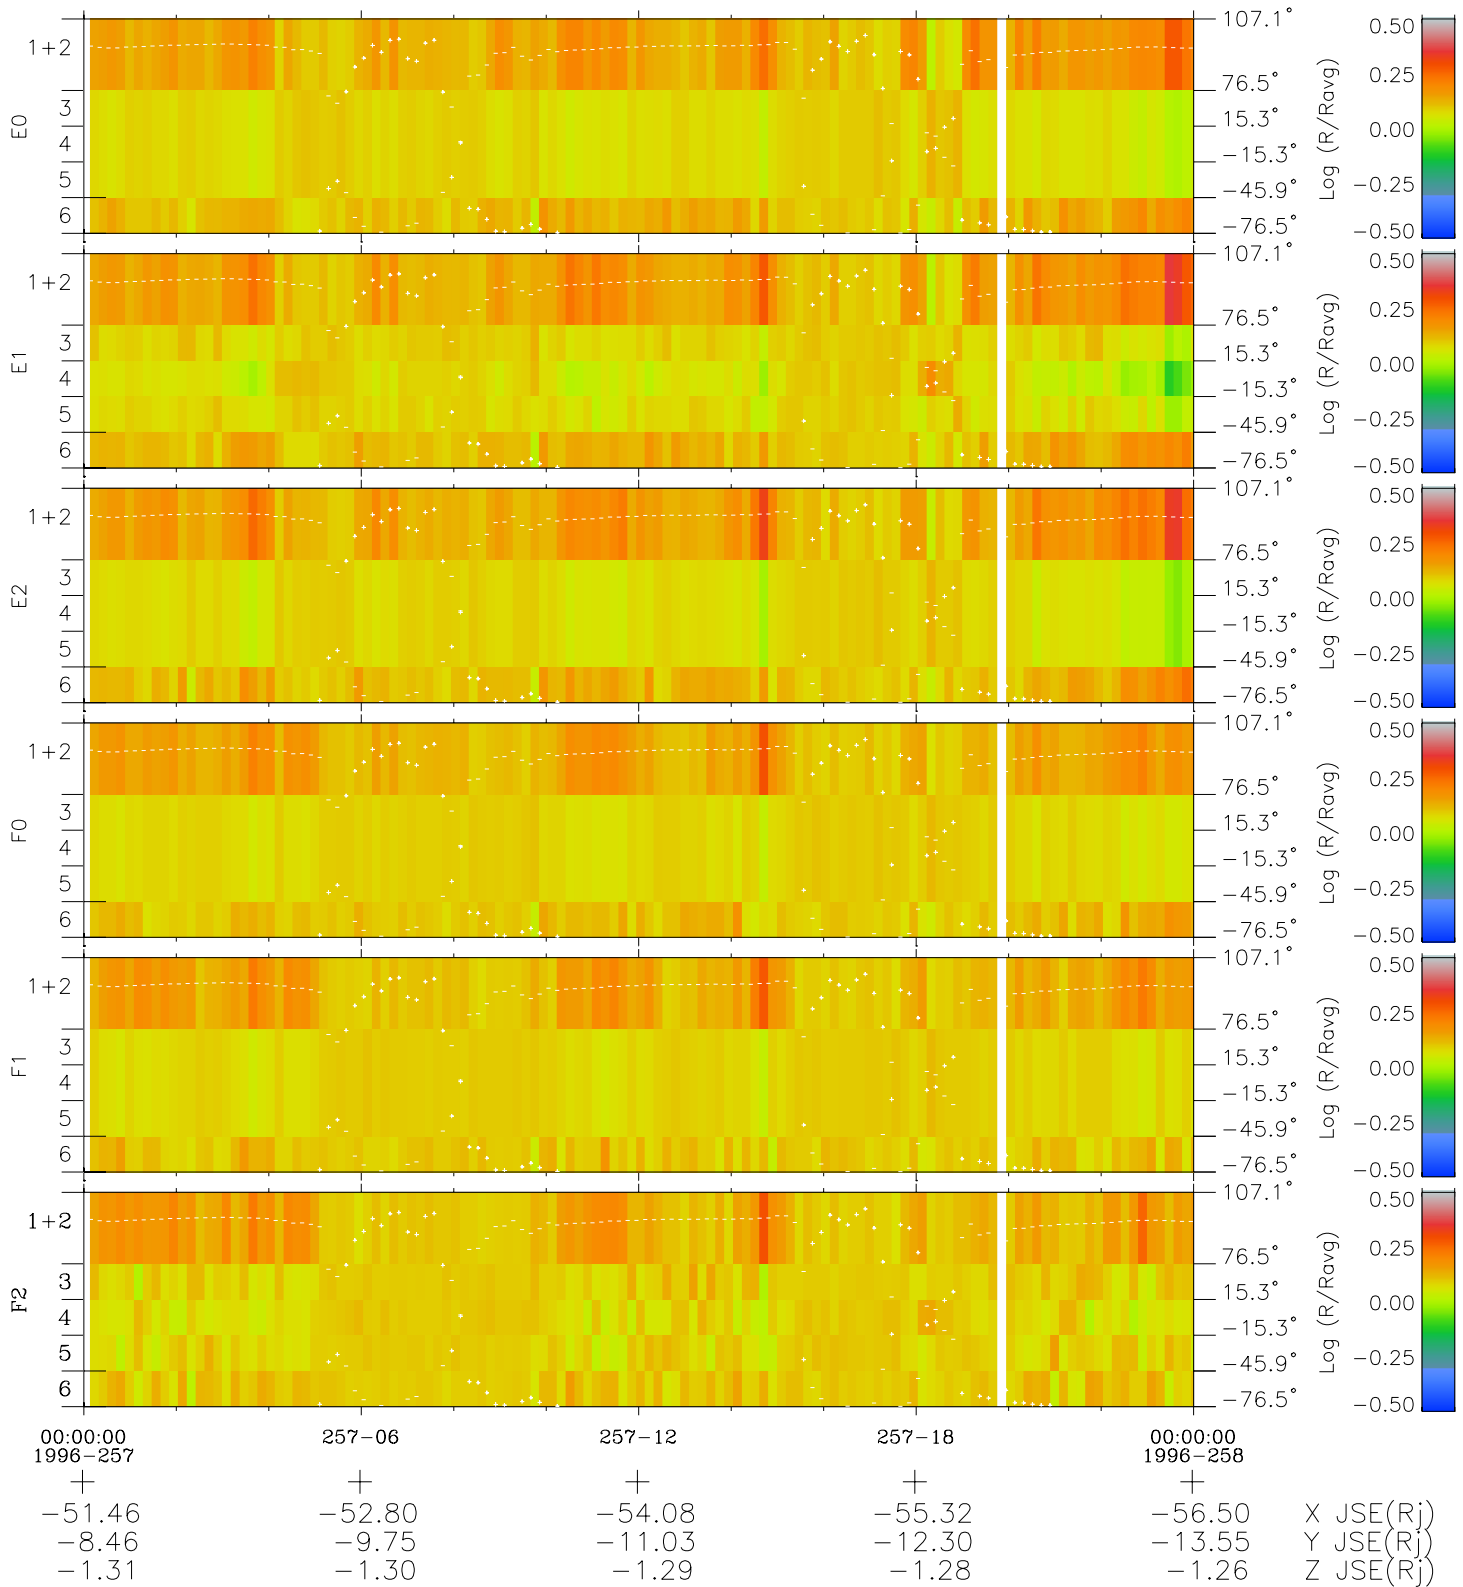

# Galileo EPD Real Elevation Anisotropies 96257

Software Version: RTELEV\_MEAN V 1.20  
 Data Production: 06-03-00  
 Plot Production: Fri Sep 14 12:55:49 2001  
 Color File: wondr3  
 Geofactor File: 1.1

- ◇ = Jupiter look direction
- = Corotation look direction