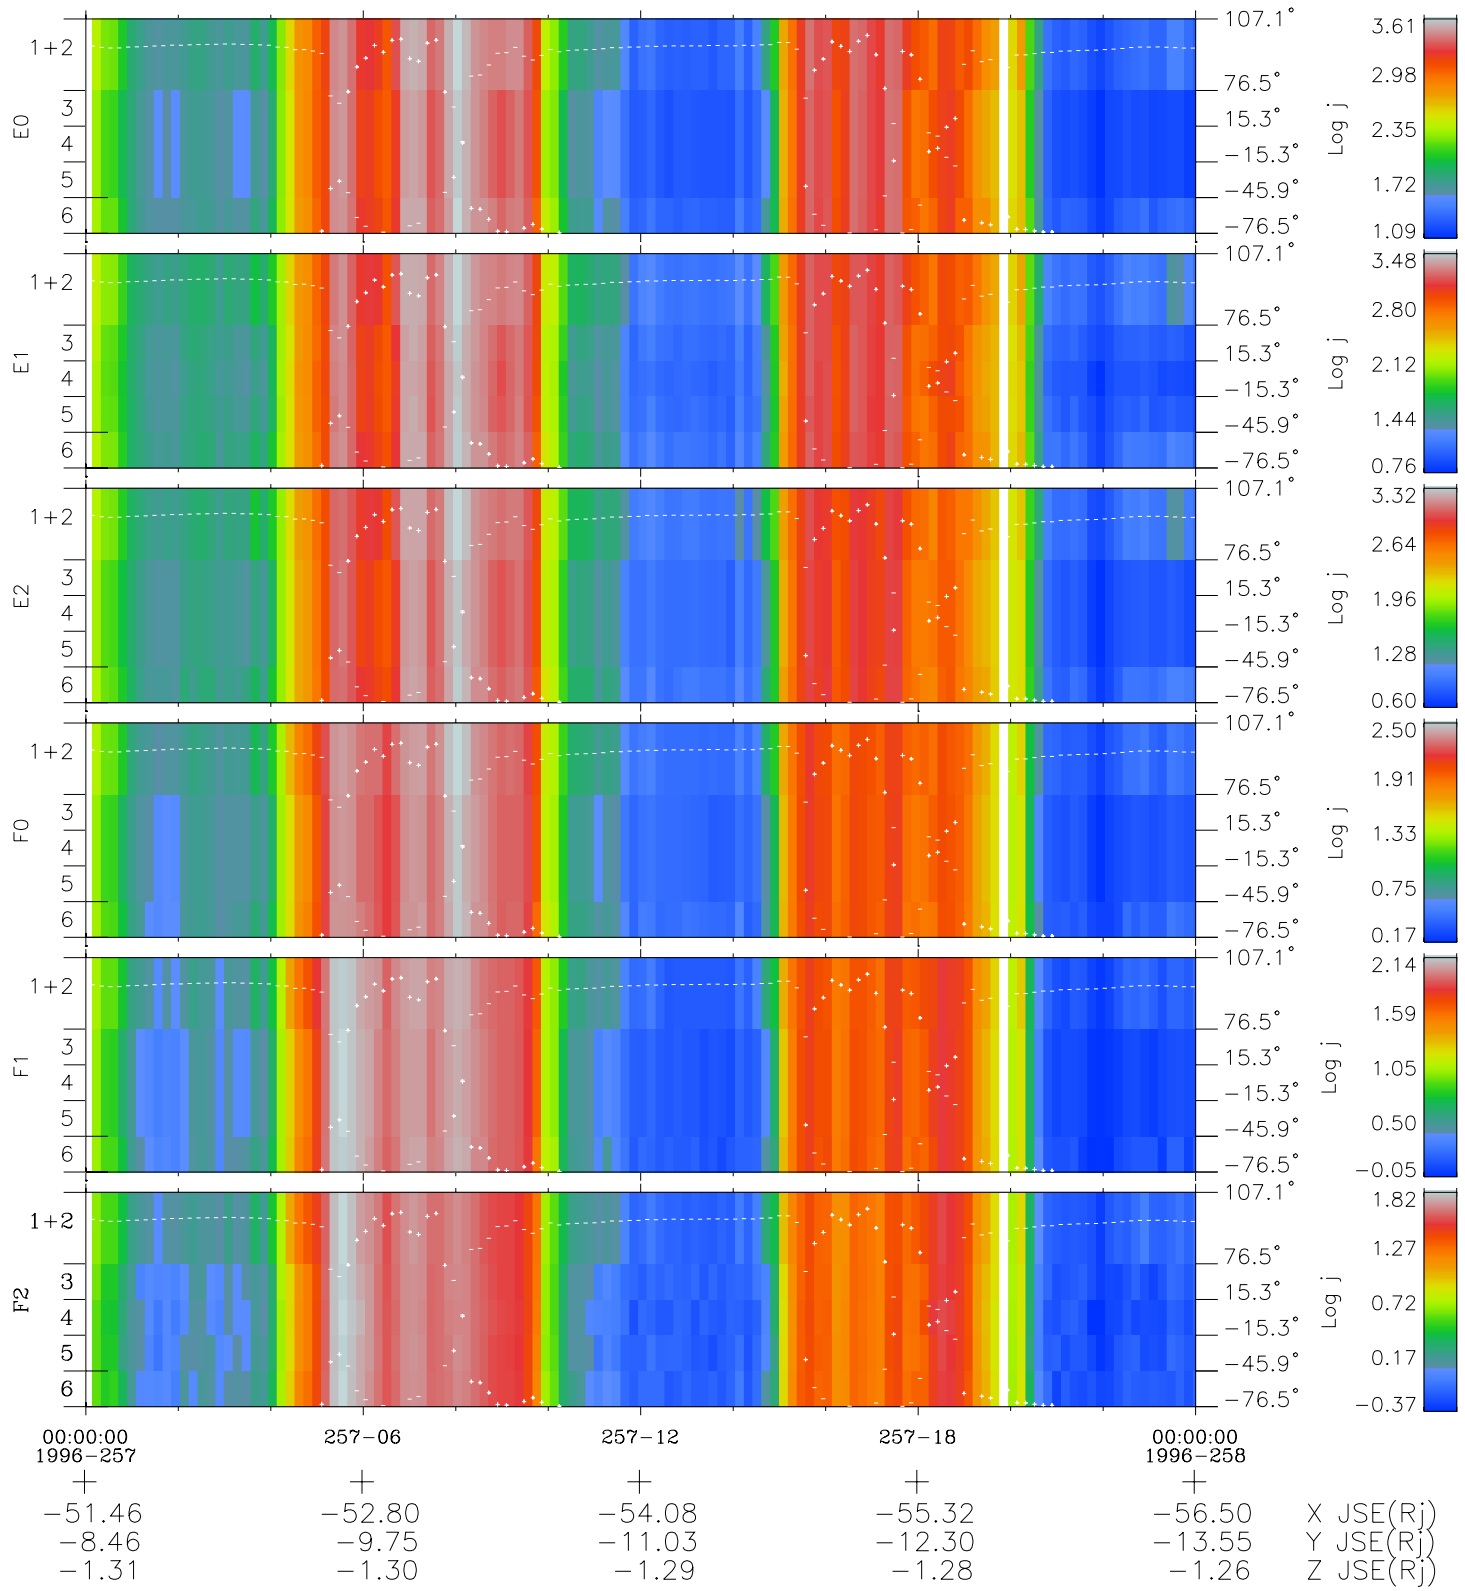

Galileo EPD Real Elevation Anisotropies 96257

Software Version: RTELEV_FLUX V 1.20
Data Production: 06-03-00
Plot Production: Fri Sep 14 12:56:10 2001
Color File: wondr3
Geofactor File: 1.1

◇ = Jupiter look direction
□ = Corotation look direction