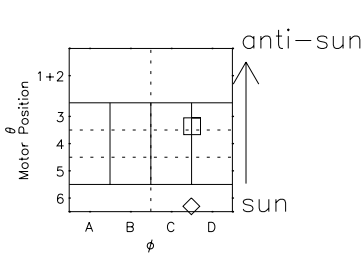

Galileo EPD Real Elevation Anisotropies 96257

Software Version: RTELEV_FLUX V 1.20
Data Production: 06-03-00
Plot Production: Fri Sep 14 12:56:10 2001
Color File: wondr3
Geofactor File: 1.1

◇ = Jupiter look direction
□ = Corotation look direction