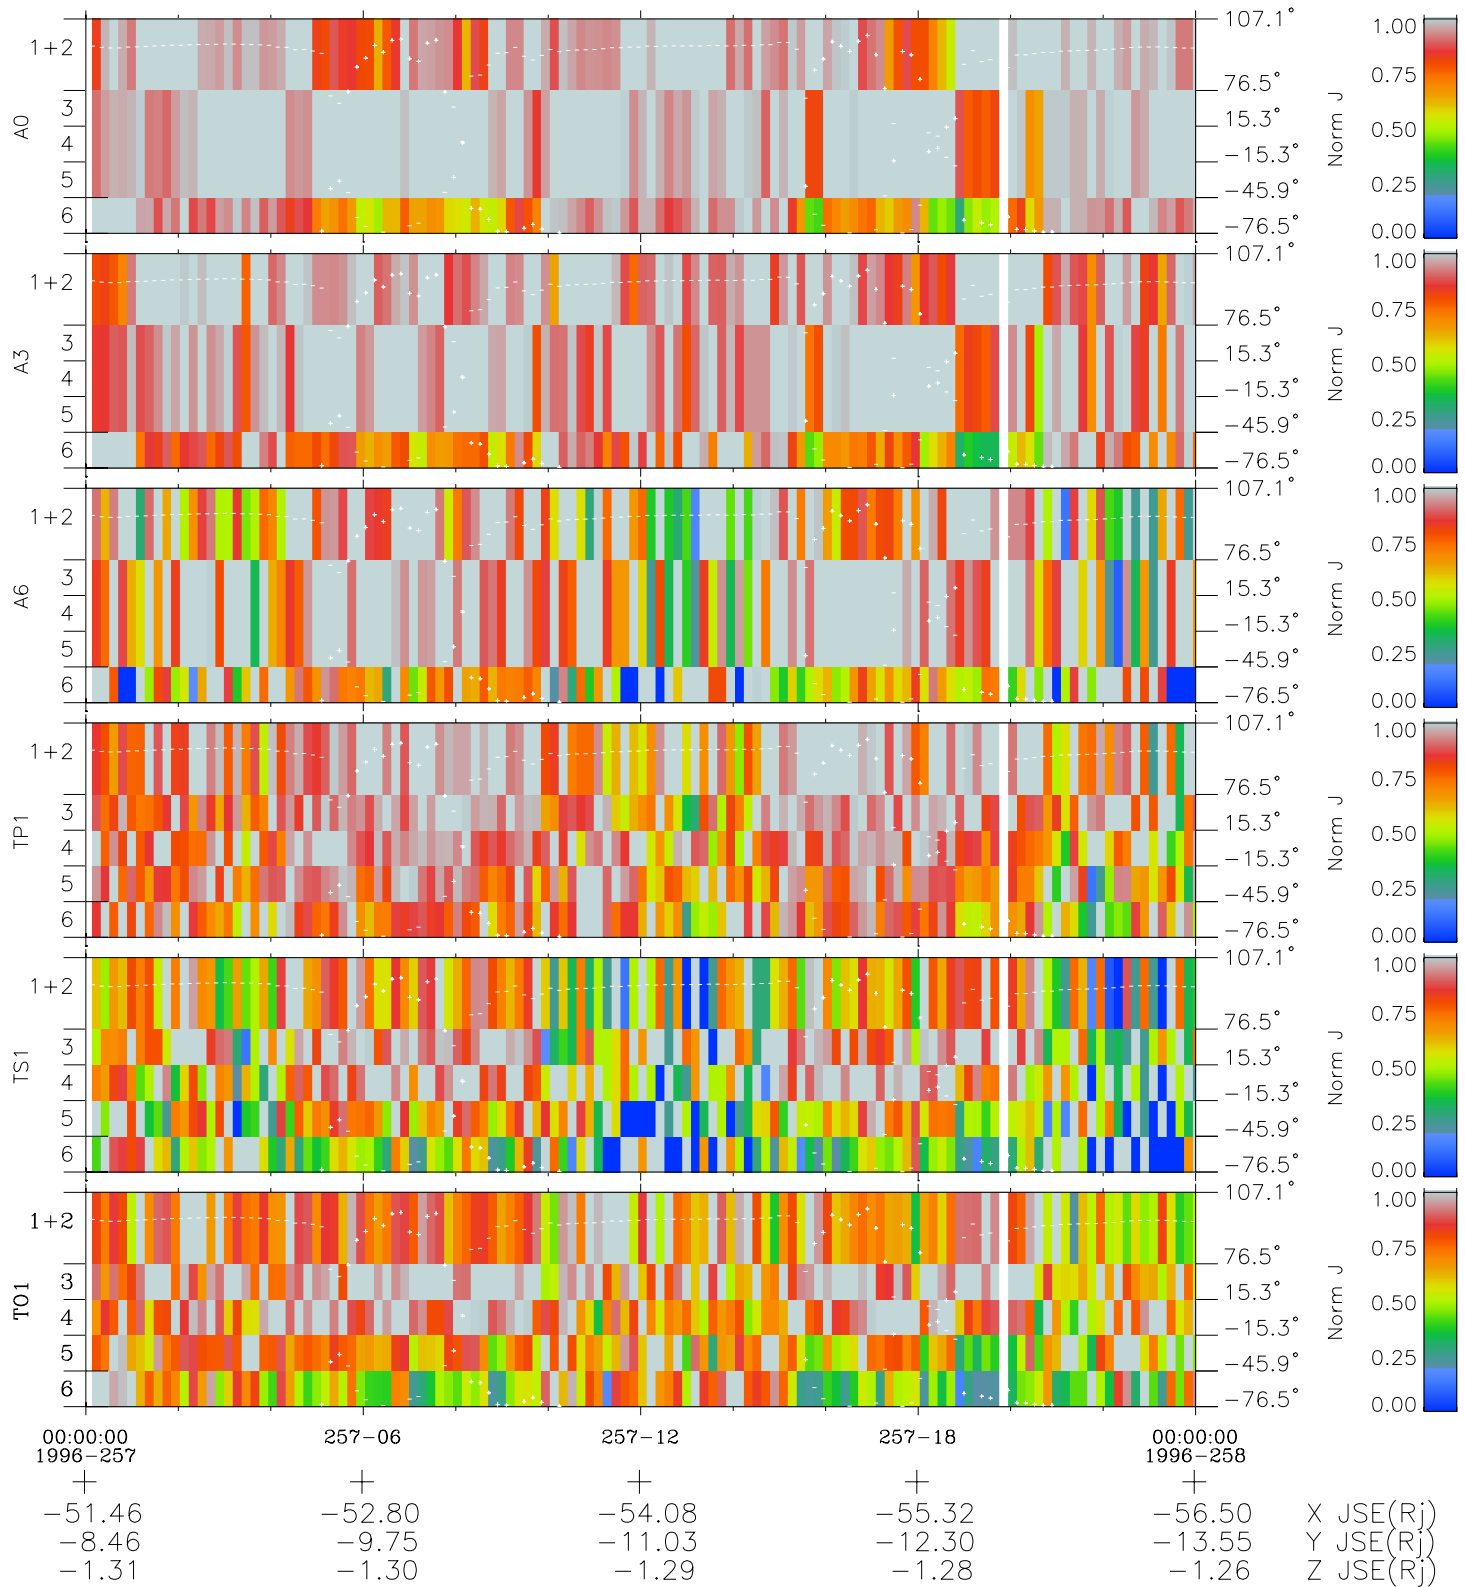

Galileo EPD Real Elevation Anisotropies 96257

Software Version: RTELEV_NORM V 1.20
 Data Production: 06-03-00
 Plot Production: Fri Sep 14 12:56:22 2001
 Color File: wondr3
 Geofactor File: 1.1

◇ = Jupiter look direction
 □ = Corotation look direction