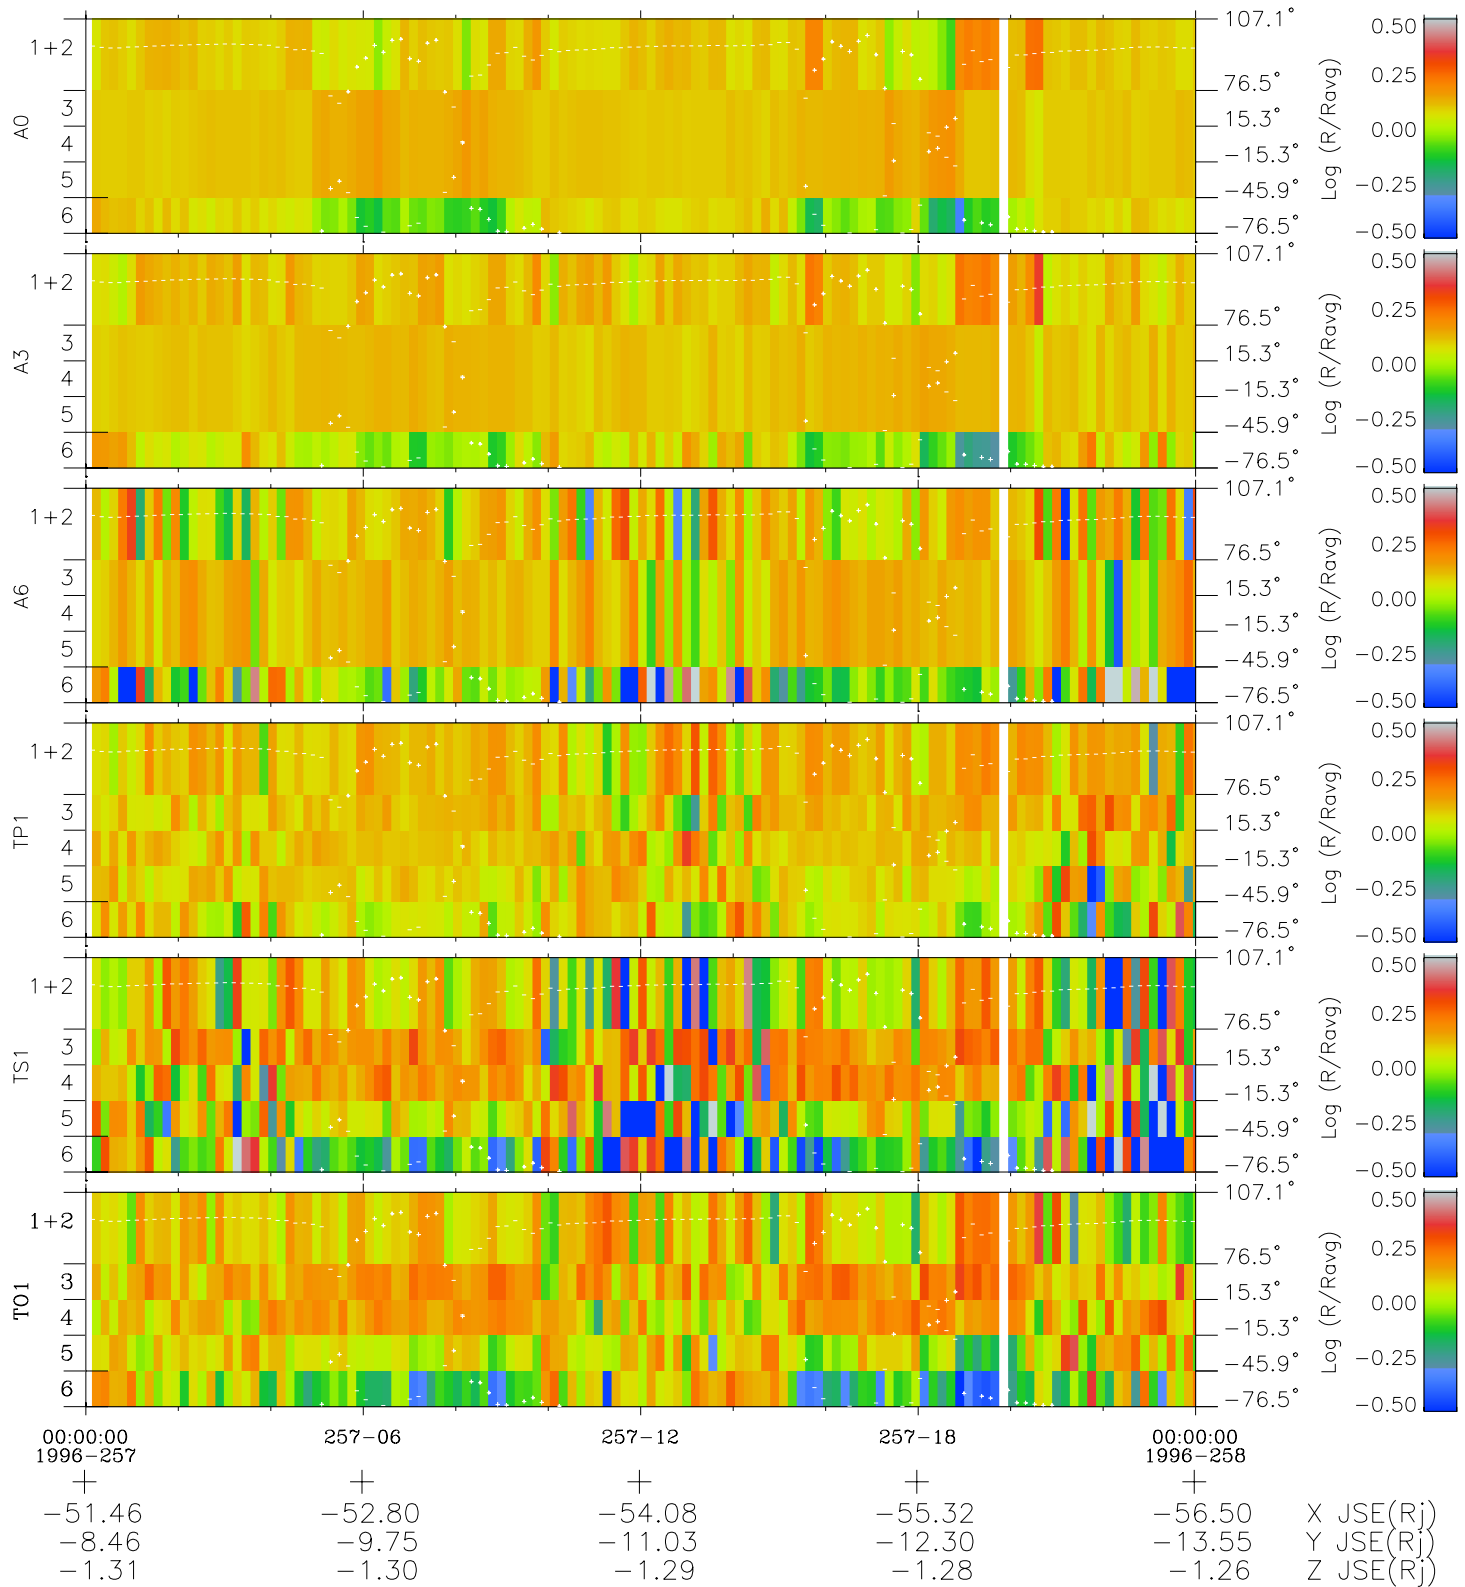

Galileo EPD Real Elevation Anisotropies 96257

Software Version: RTELEV_MEAN V 1.20
 Data Production: 06-03-00
 Plot Production: Fri Sep 14 12:55:37 2001
 Color File: wondr3
 Geofactor File: 1.1

- ◇ = Jupiter look direction
- = Corotation look direction