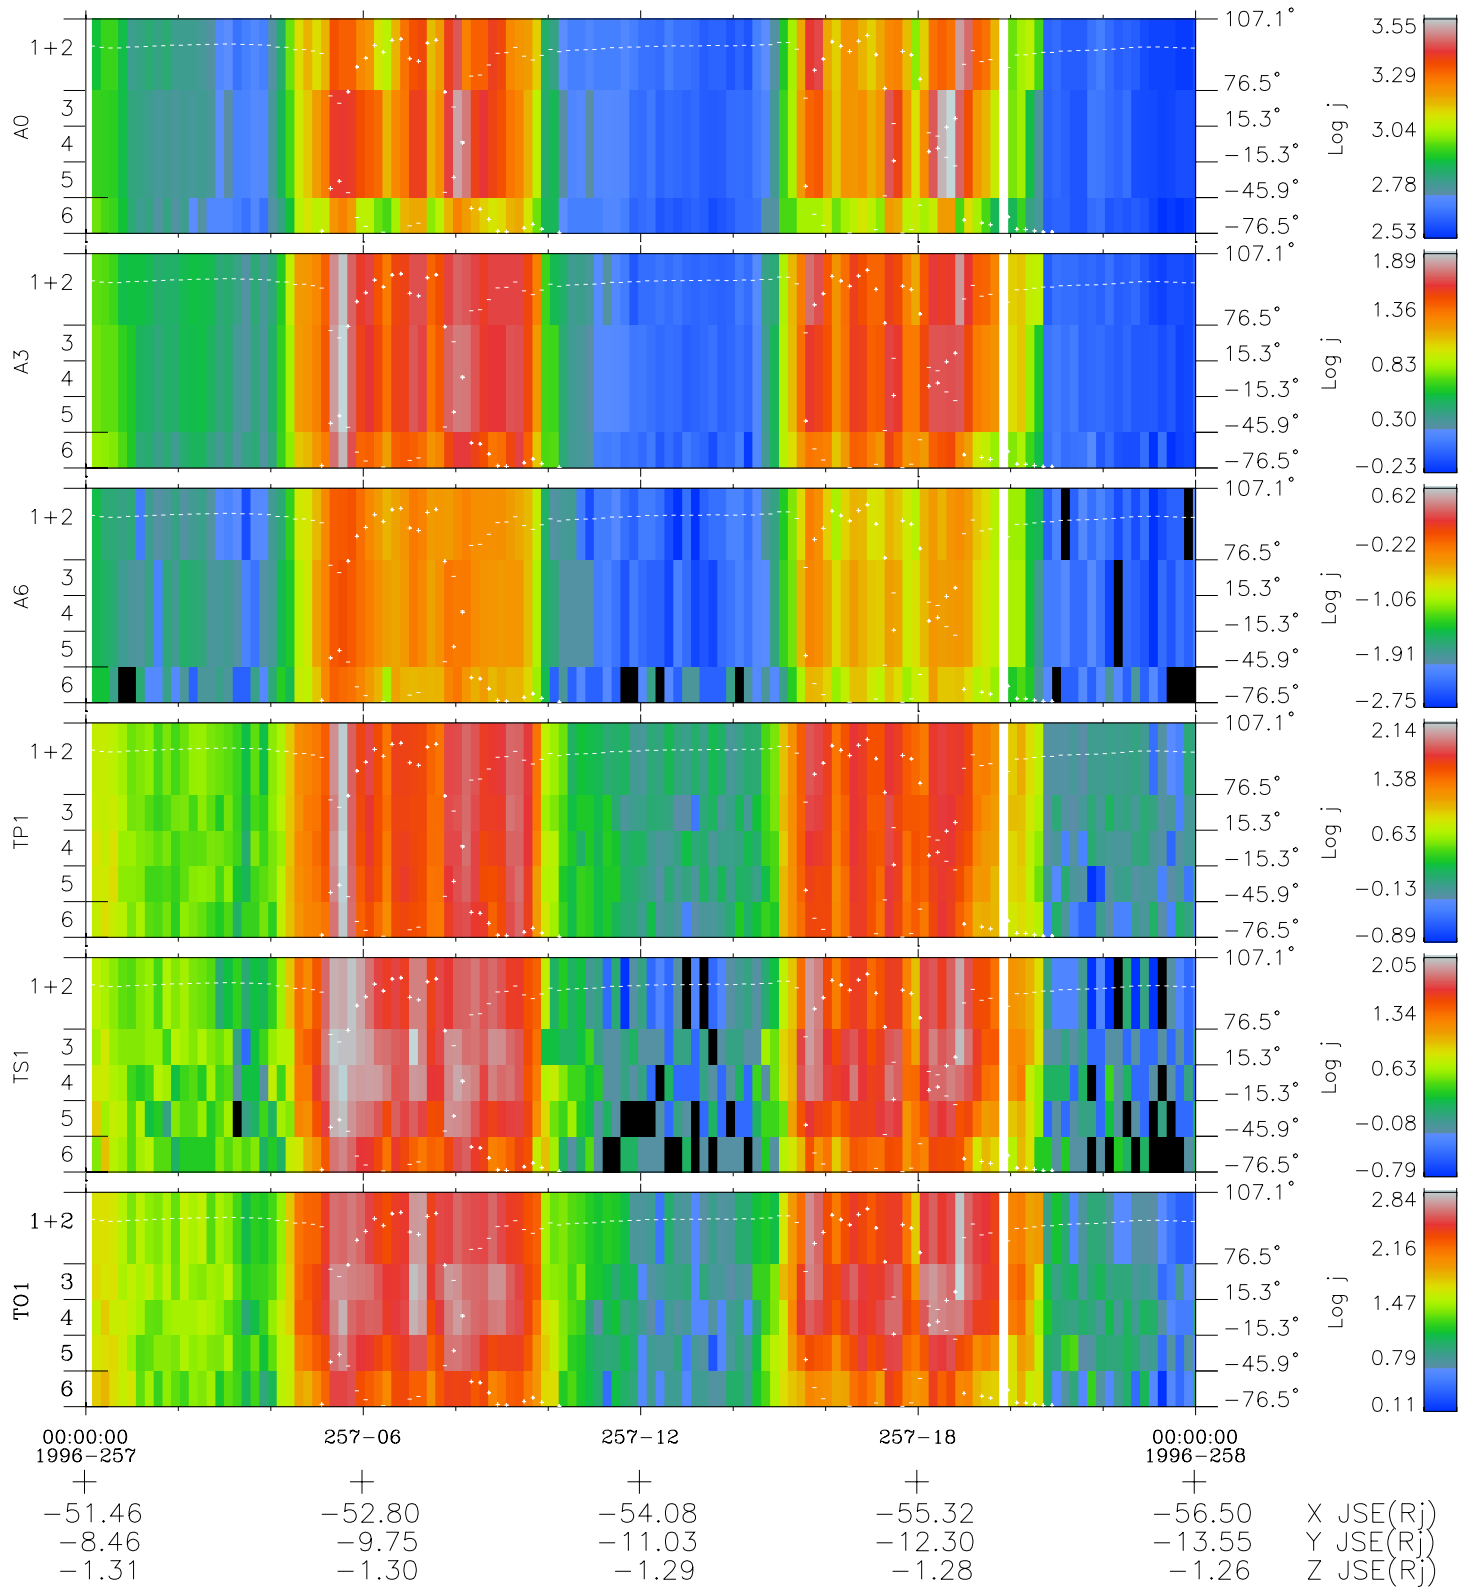

# Galileo EPD Real Elevation Anisotropies 96257

Software Version: RTELEV\_FLUX V 1.20  
Data Production: 06-03-00  
Plot Production: Fri Sep 14 12:55:59 2001  
Color File: wondr3  
Geofactor File: 1.1

- ◇ = Jupiter look direction
- = Corotation look direction