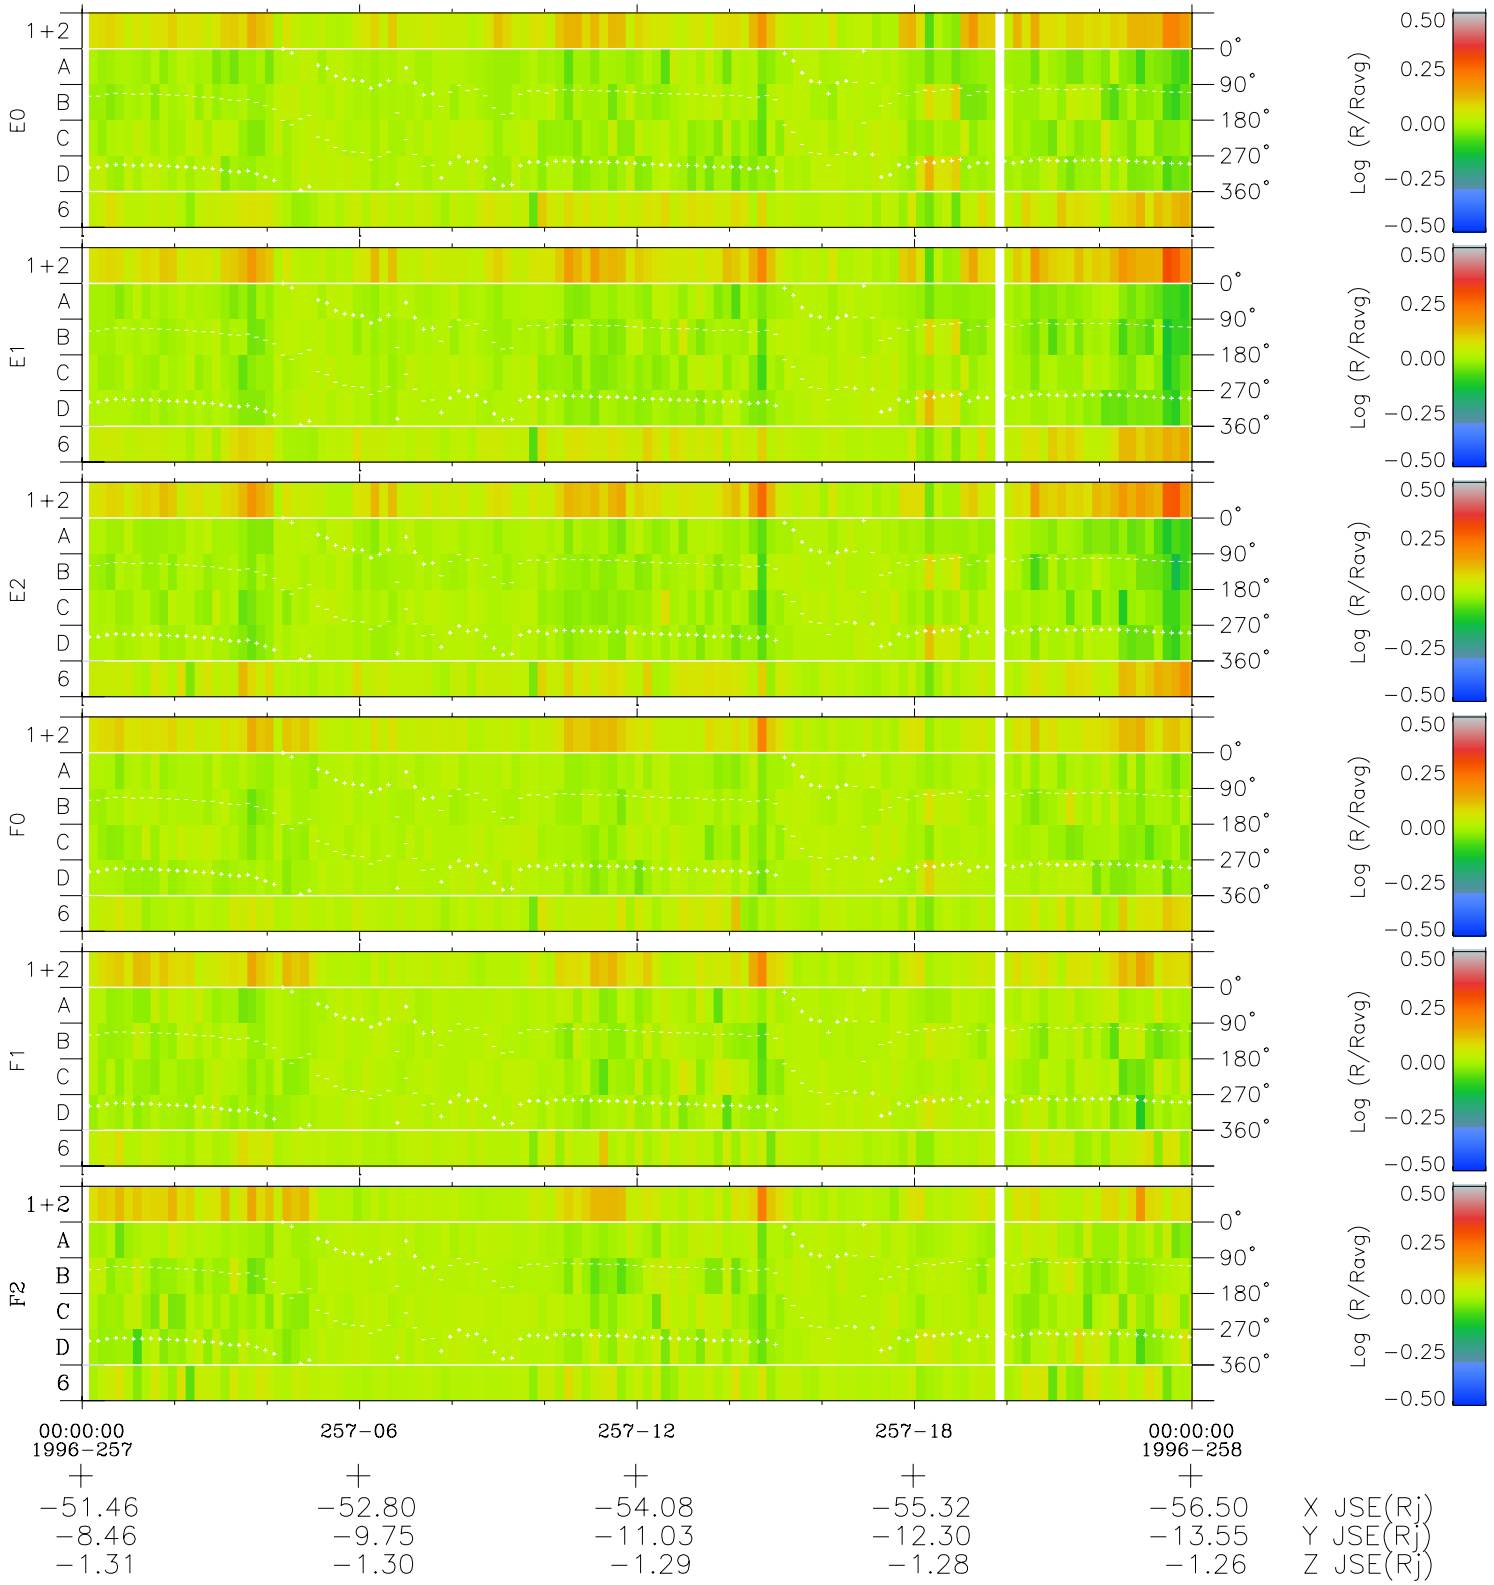

# Galileo EPD Real Time Azimuth Anisotropies 96257

Software Version: RTAZIM\_MEAN V 1.20  
 Data Production: 06-03-00  
 Plot Production: Fri Sep 14 12:56:53 2001  
 Color File: wondr3  
 Geofactor File: 1.1

◇ = Jupiter look direction  
 □ = Corotation look direction