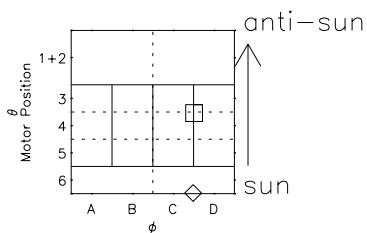

Galileo EPD Real Time R6 Electrons Spectra 96256

Software Version: RTSPEC_R6 V 1.20
 Data Production: 06-03-00
 Plot Production: Fri Sep 14 12:38:27 2001
 Color File: wondr3
 Geofactor File: 1.1

- ◇ = Jupiter look direction
- = Corotation look direction