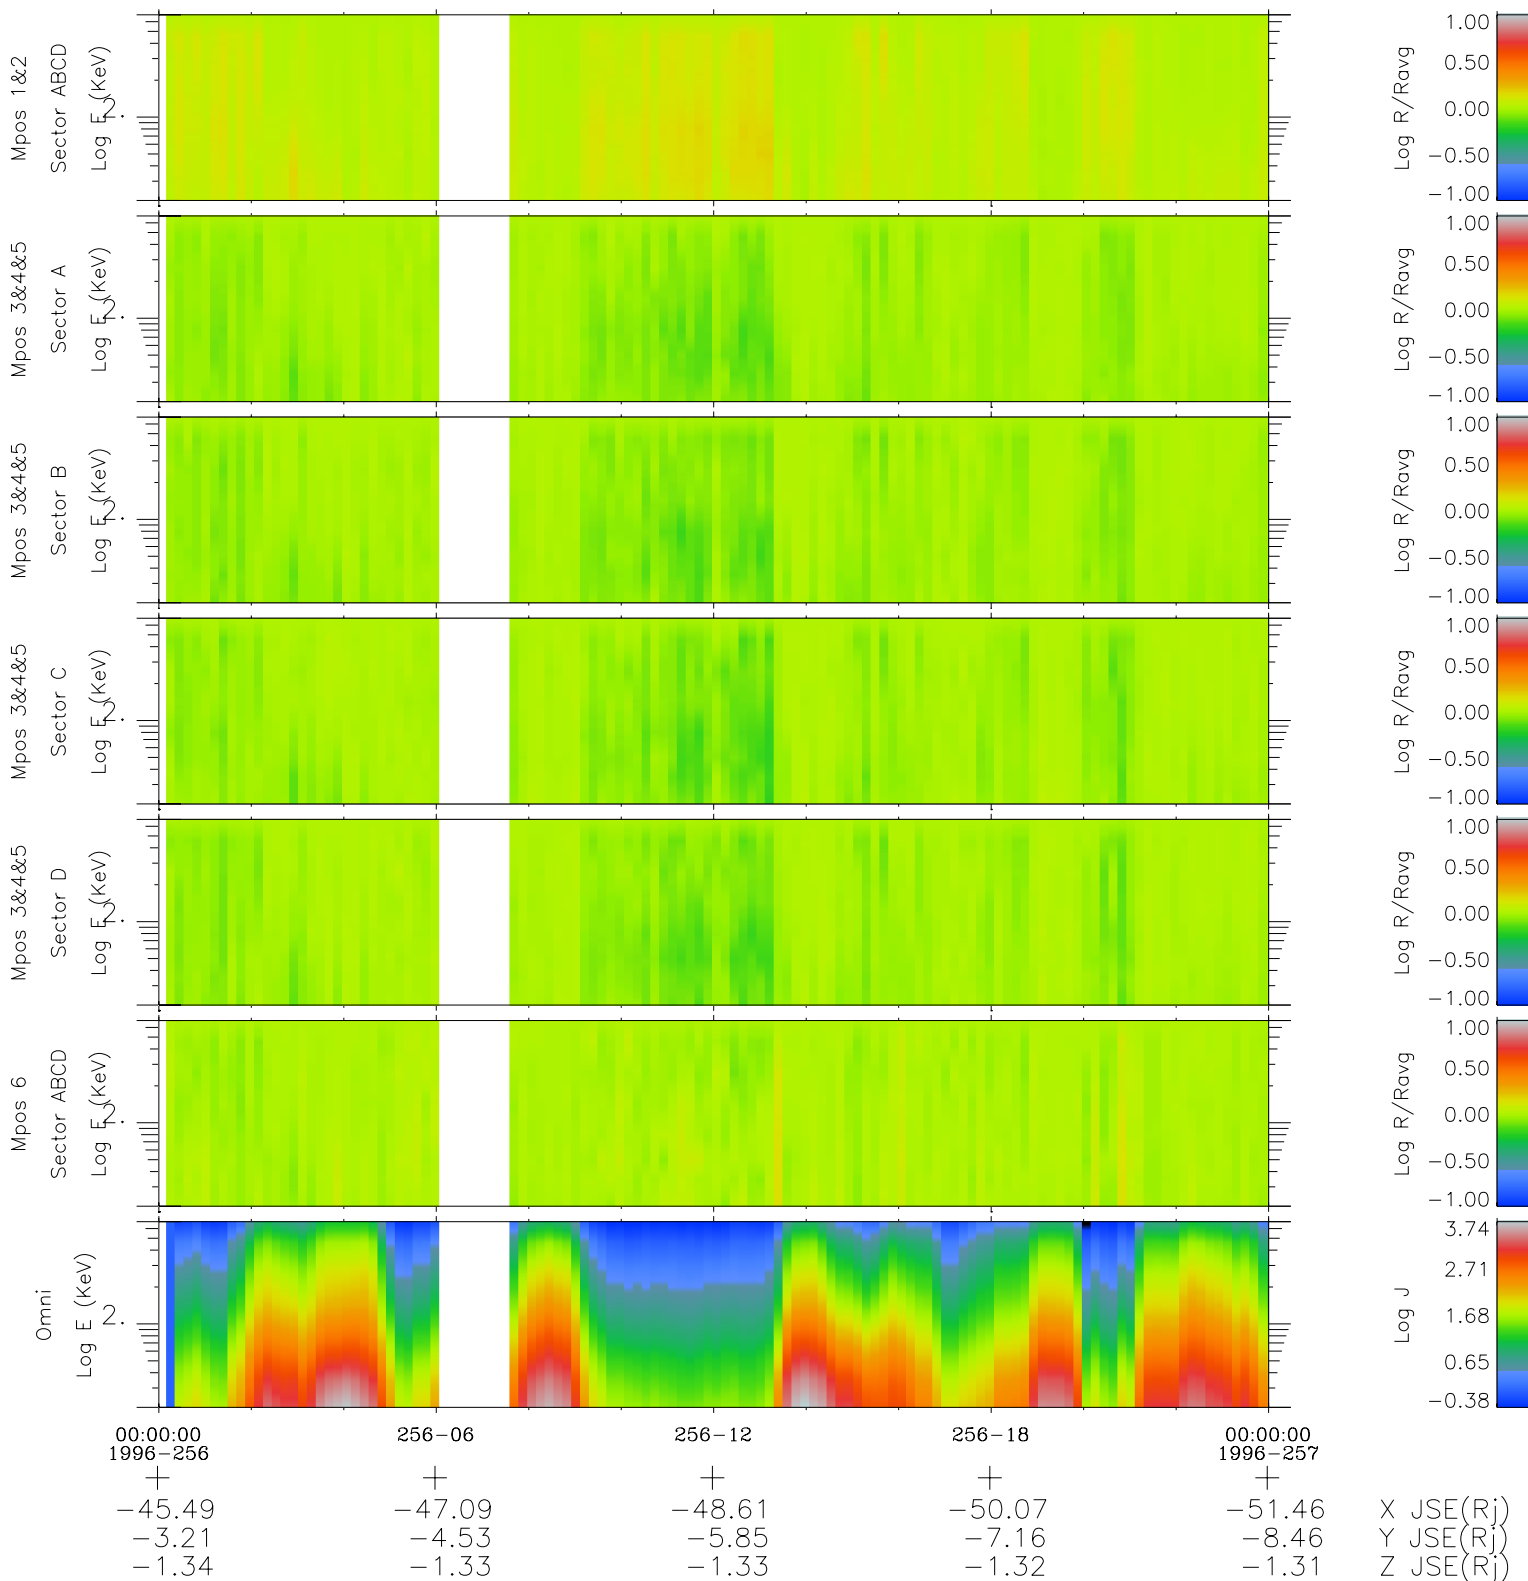

Galileo EPD Real Time R6 Electrons Spectra 96256

Software Version: RTSPEC_R6 V 1.20
 Data Production: 06-03-00
 Plot Production: Fri Sep 14 12:38:27 2001
 Color File: wondr3
 Geofactor File: 1.1

- ◇ = Jupiter look direction
- = Corotation look direction