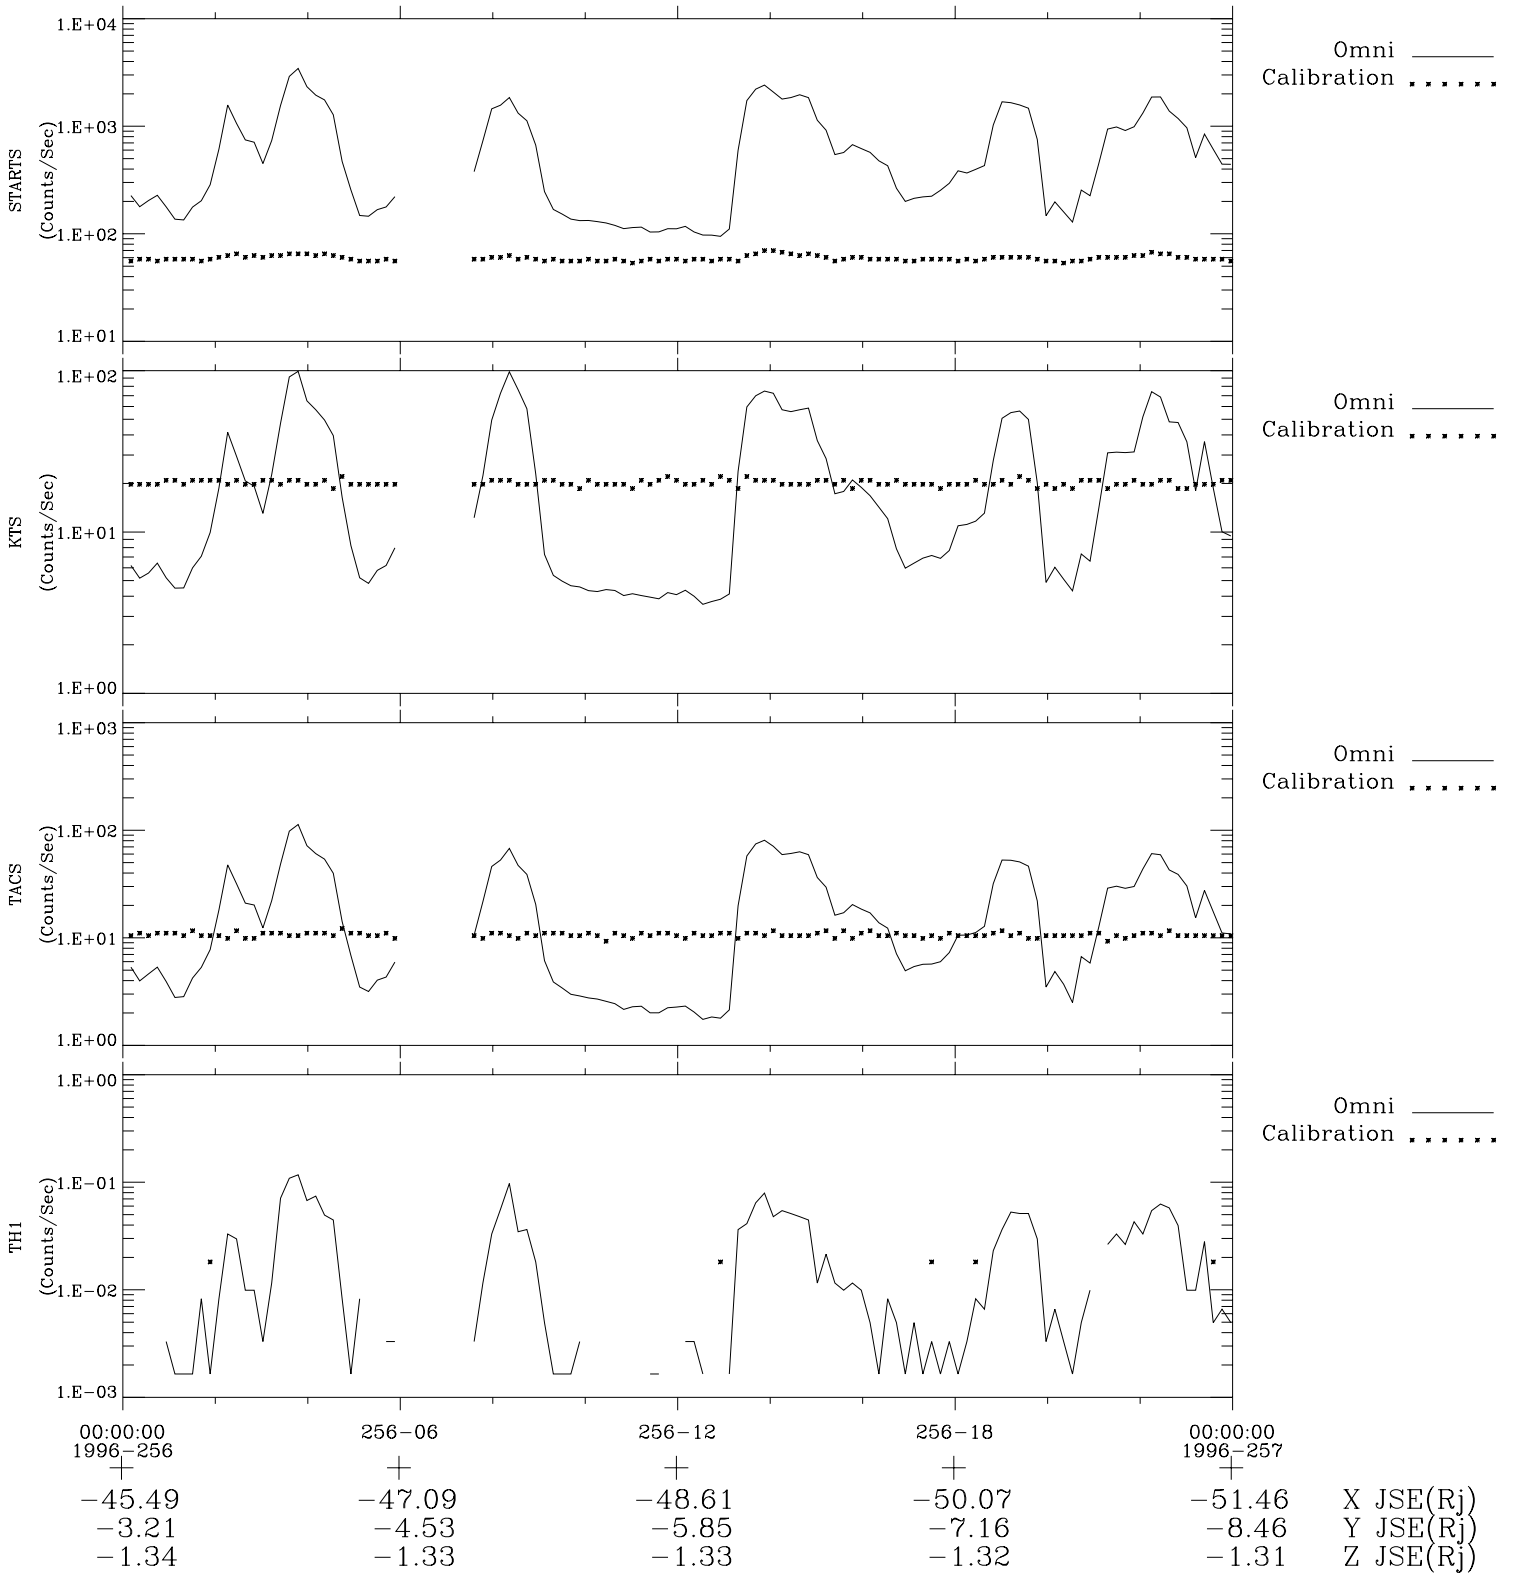

Galileo EPD Real-Time Omni 96256

Software Version: RTLINE_OMNI V 1.20
Data Production: 06-03-00
Plot Production: Fri Sep 14 12:42:08 2001

◇ = Jupiter look direction
□ = Corotation look direction