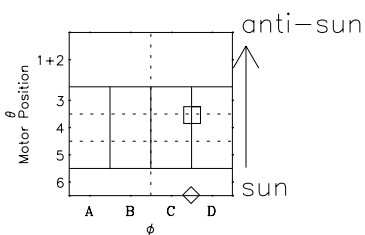

Galileo EPD Real-Time Omni 96256

Software Version: RTLINE_OMNI V 1.20
Data Production: 06-03-00
Plot Production: Fri Sep 14 12:42:08 2001

◇ = Jupiter look direction
□ = Corotation look direction