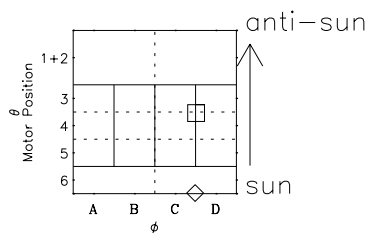

Galileo EPD Real-Time Omni 96256

Software Version: RTLINE_OMNI V 1.20
Data Production: 06-03-00
Plot Production: Fri Sep 14 12:42:08 2001

◇ = Jupiter look direction
□ = Corotation look direction