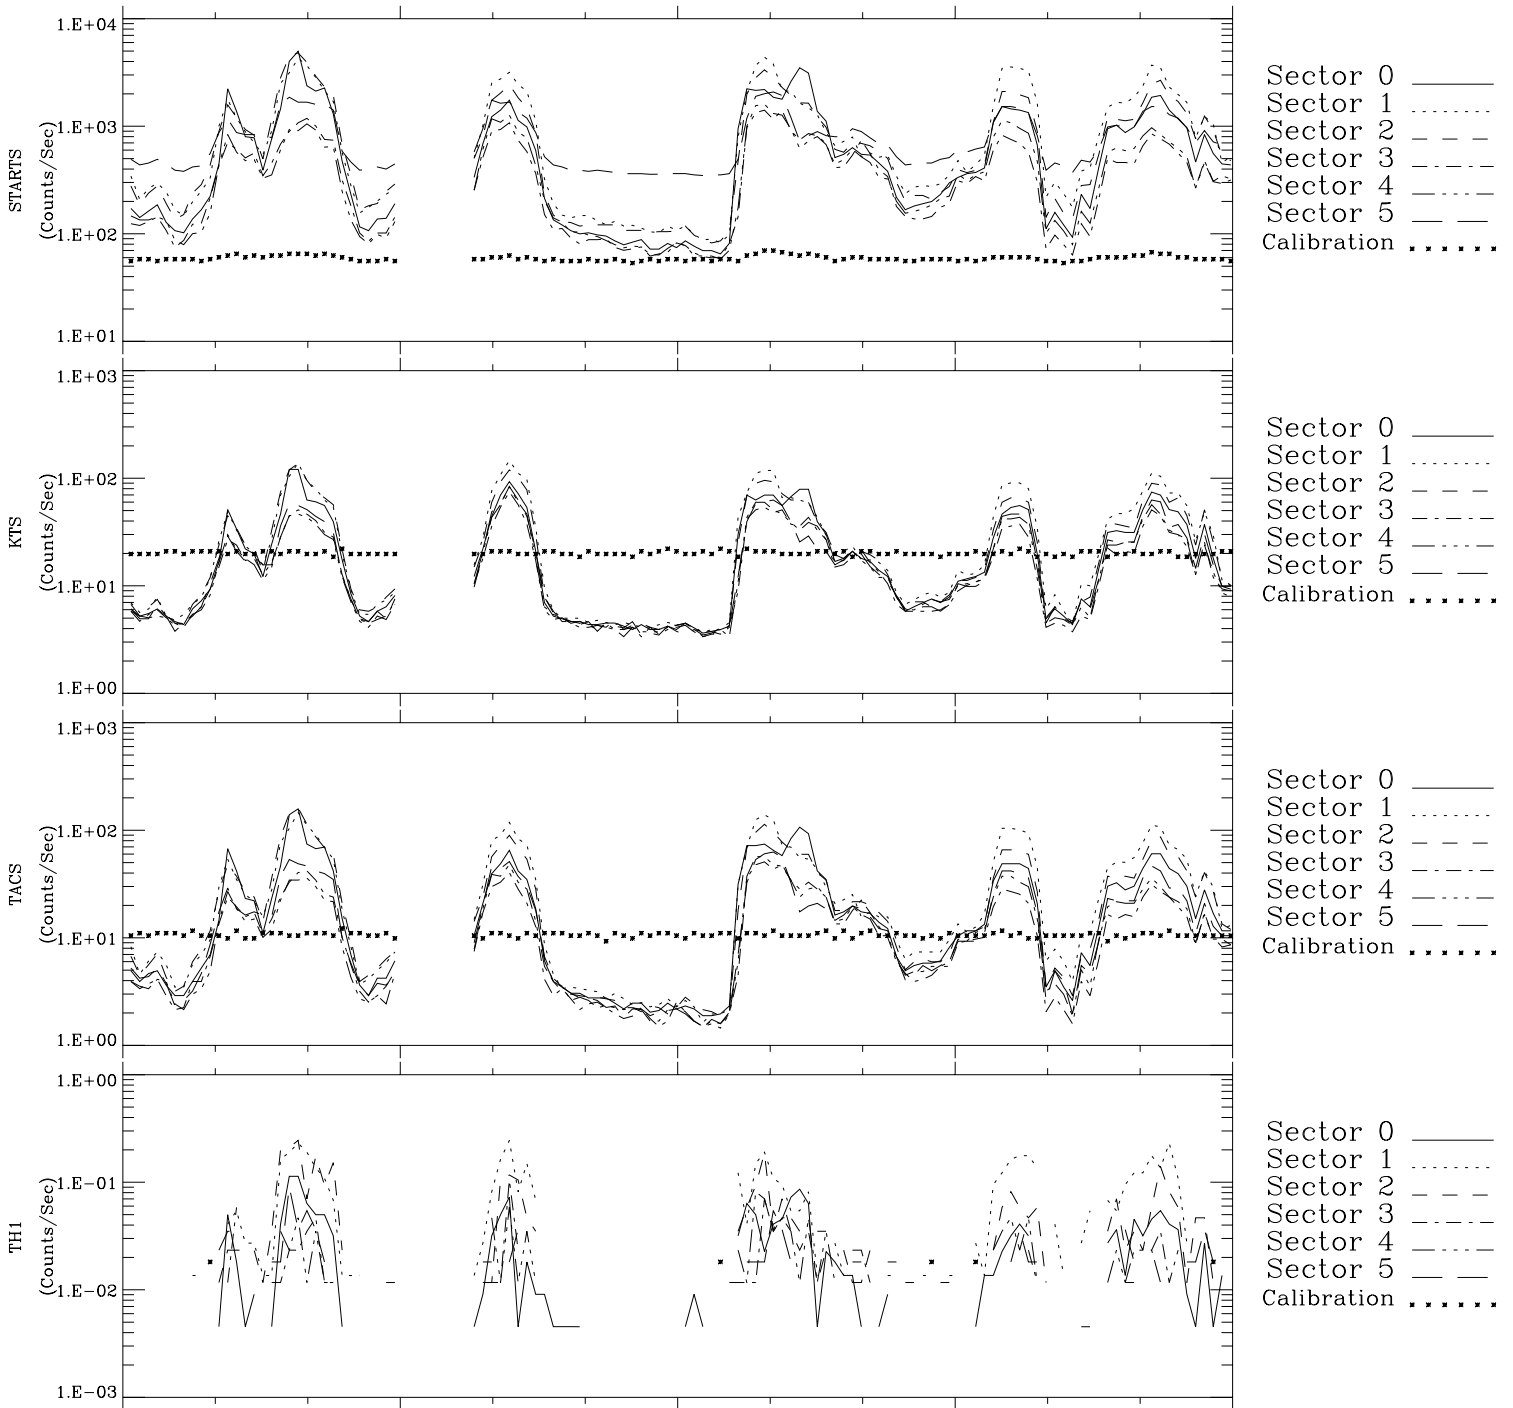

# Galileo EPD Real-Time Six-Sector 96256

Software Version: RTLINE\_R6 V 1.20  
Data Production: 06-03-00  
Plot Production: Fri Sep 14 12:42:20 2001

Sector 0 ———  
Sector 1 .....  
Sector 2 - - - -  
Sector 3 - - - -  
Sector 4 - - - -  
Sector 5 ———  
Calibration .....

Sector 0 ———  
Sector 1 .....  
Sector 2 - - - -  
Sector 3 - - - -  
Sector 4 - - - -  
Sector 5 ———  
Calibration .....

Sector 0 ———  
Sector 1 .....  
Sector 2 - - - -  
Sector 3 - - - -  
Sector 4 - - - -  
Sector 5 ———  
Calibration .....

Sector 0 ———  
Sector 1 .....  
Sector 2 - - - -  
Sector 3 - - - -  
Sector 4 - - - -  
Sector 5 ———  
Calibration .....

00:00:00 1996-256	256-06	256-12	256-18	00:00:00 1996-257	
+	+	+	+	+	
-45.49	-47.09	-48.61	-50.07	-51.46	X JSE(R <sub>j</sub> )
-3.21	-4.53	-5.85	-7.16	-8.46	Y JSE(R <sub>j</sub> )
-1.34	-1.33	-1.33	-1.32	-1.31	Z JSE(R <sub>j</sub> )

◇ = Jupiter look direction  
□ = Corotation look direction