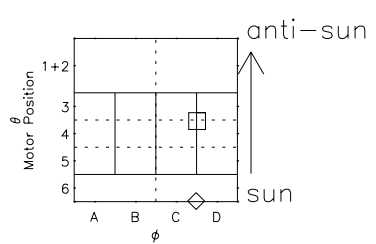

Galileo EPD Real Time Azimuth Anisotropies 96256

Software Version: RTAZIM_MEAN V 1.20
 Data Production: 06-03-00
 Plot Production: Fri Sep 14 12:41:07 2001
 Color File: wondr3
 Geofactor File: 1.1

◇ = Jupiter look direction
 □ = Corotation look direction