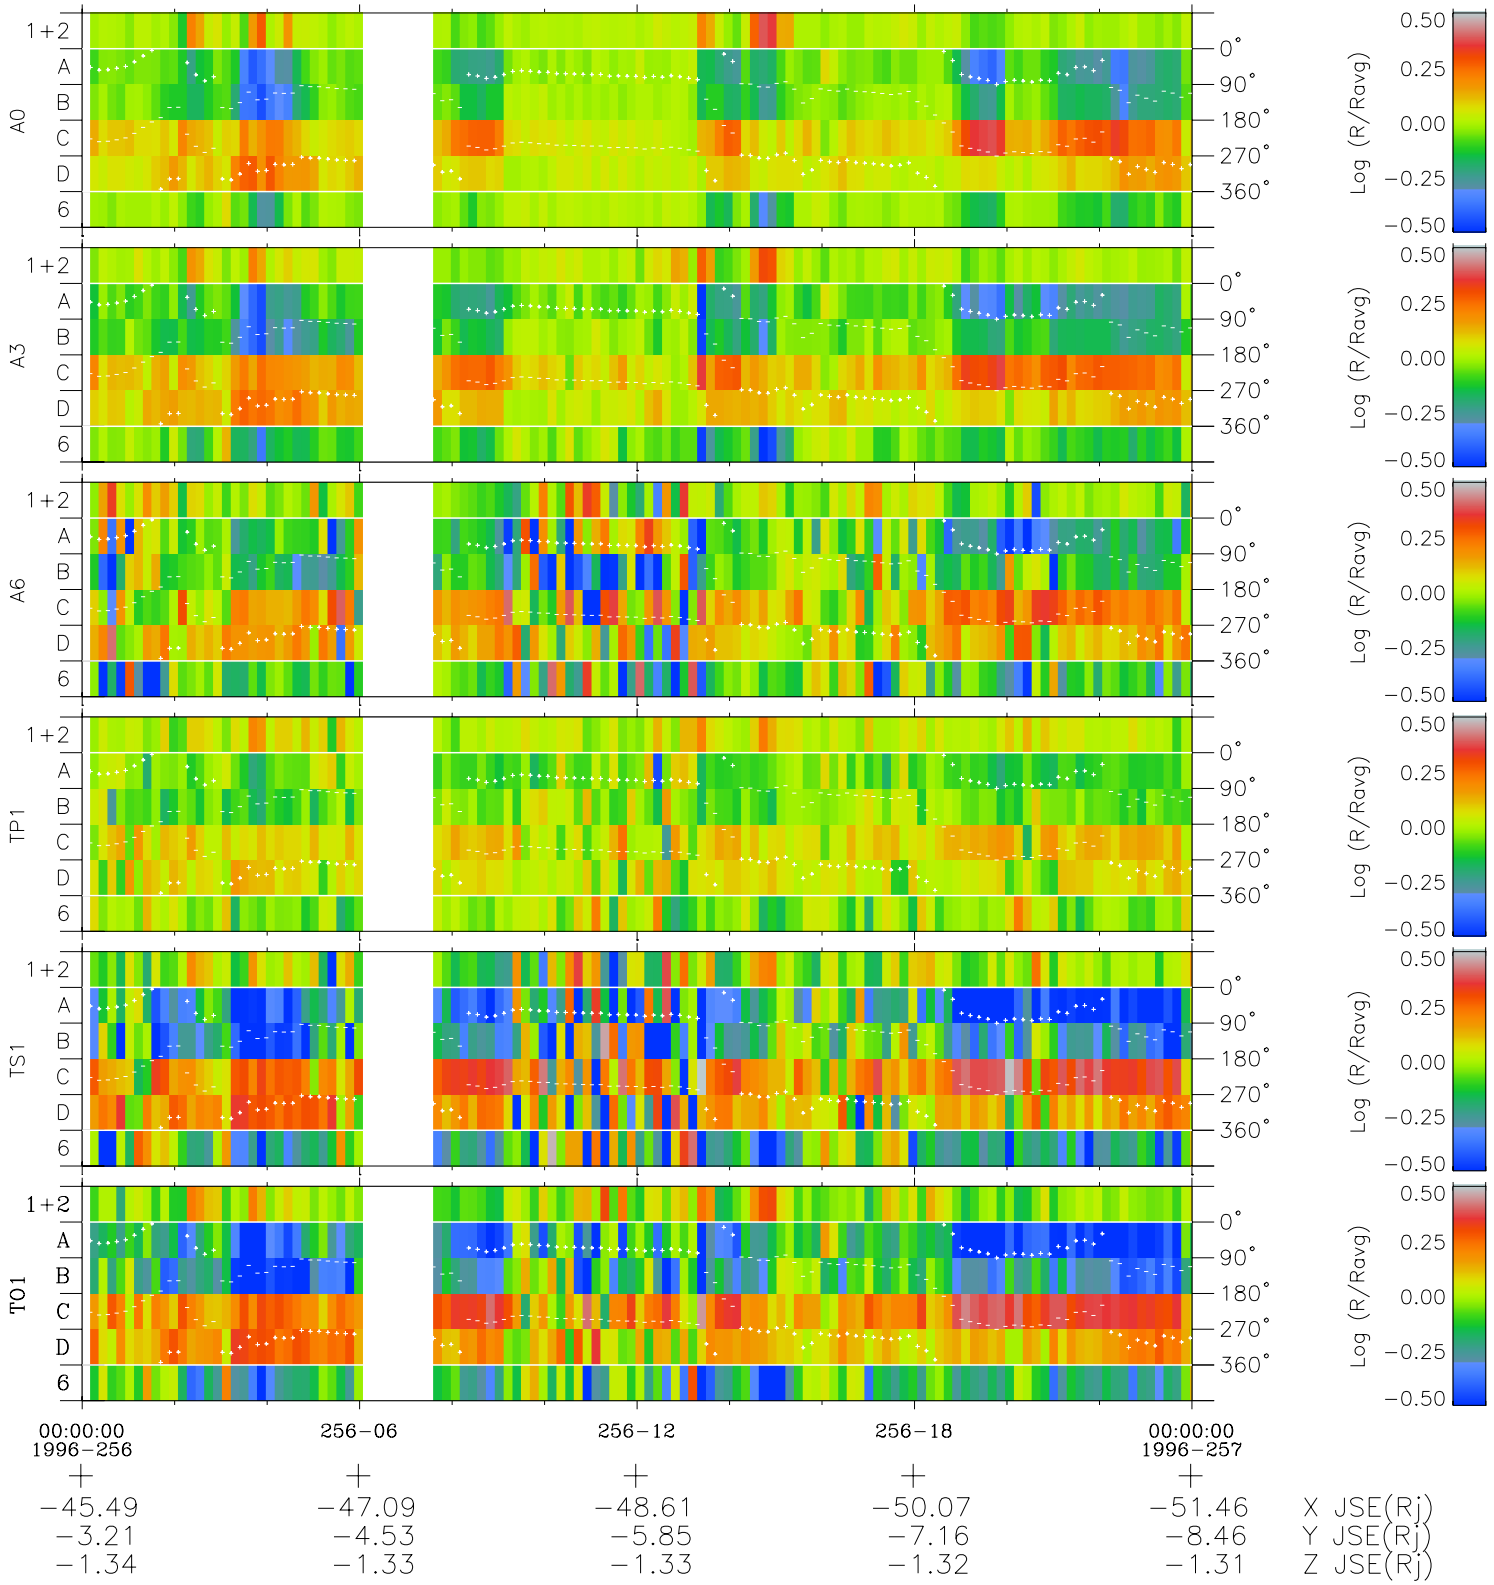

Galileo EPD Real Time Azimuth Anisotropies 96256

Software Version: RTAZIM_MEAN V 1.20
 Data Production: 06-03-00
 Plot Production: Fri Sep 14 12:41:07 2001
 Color File: wondr3
 Geofactor File: 1.1

◇ = Jupiter look direction
 □ = Corotation look direction