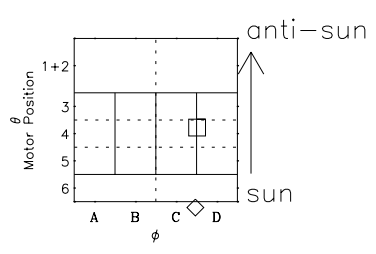

Galileo EPD Real Time Omni Spectrum 96255

Software Version: RTSPEC_OMNI V 1.20
 Data Production: 06-03-00
 Plot Production: Fri Sep 14 12:23:29 2001
 Color File: wondr3
 Geofactor File: 1.1

◇ = Jupiter look direction
 □ = Corotation look direction