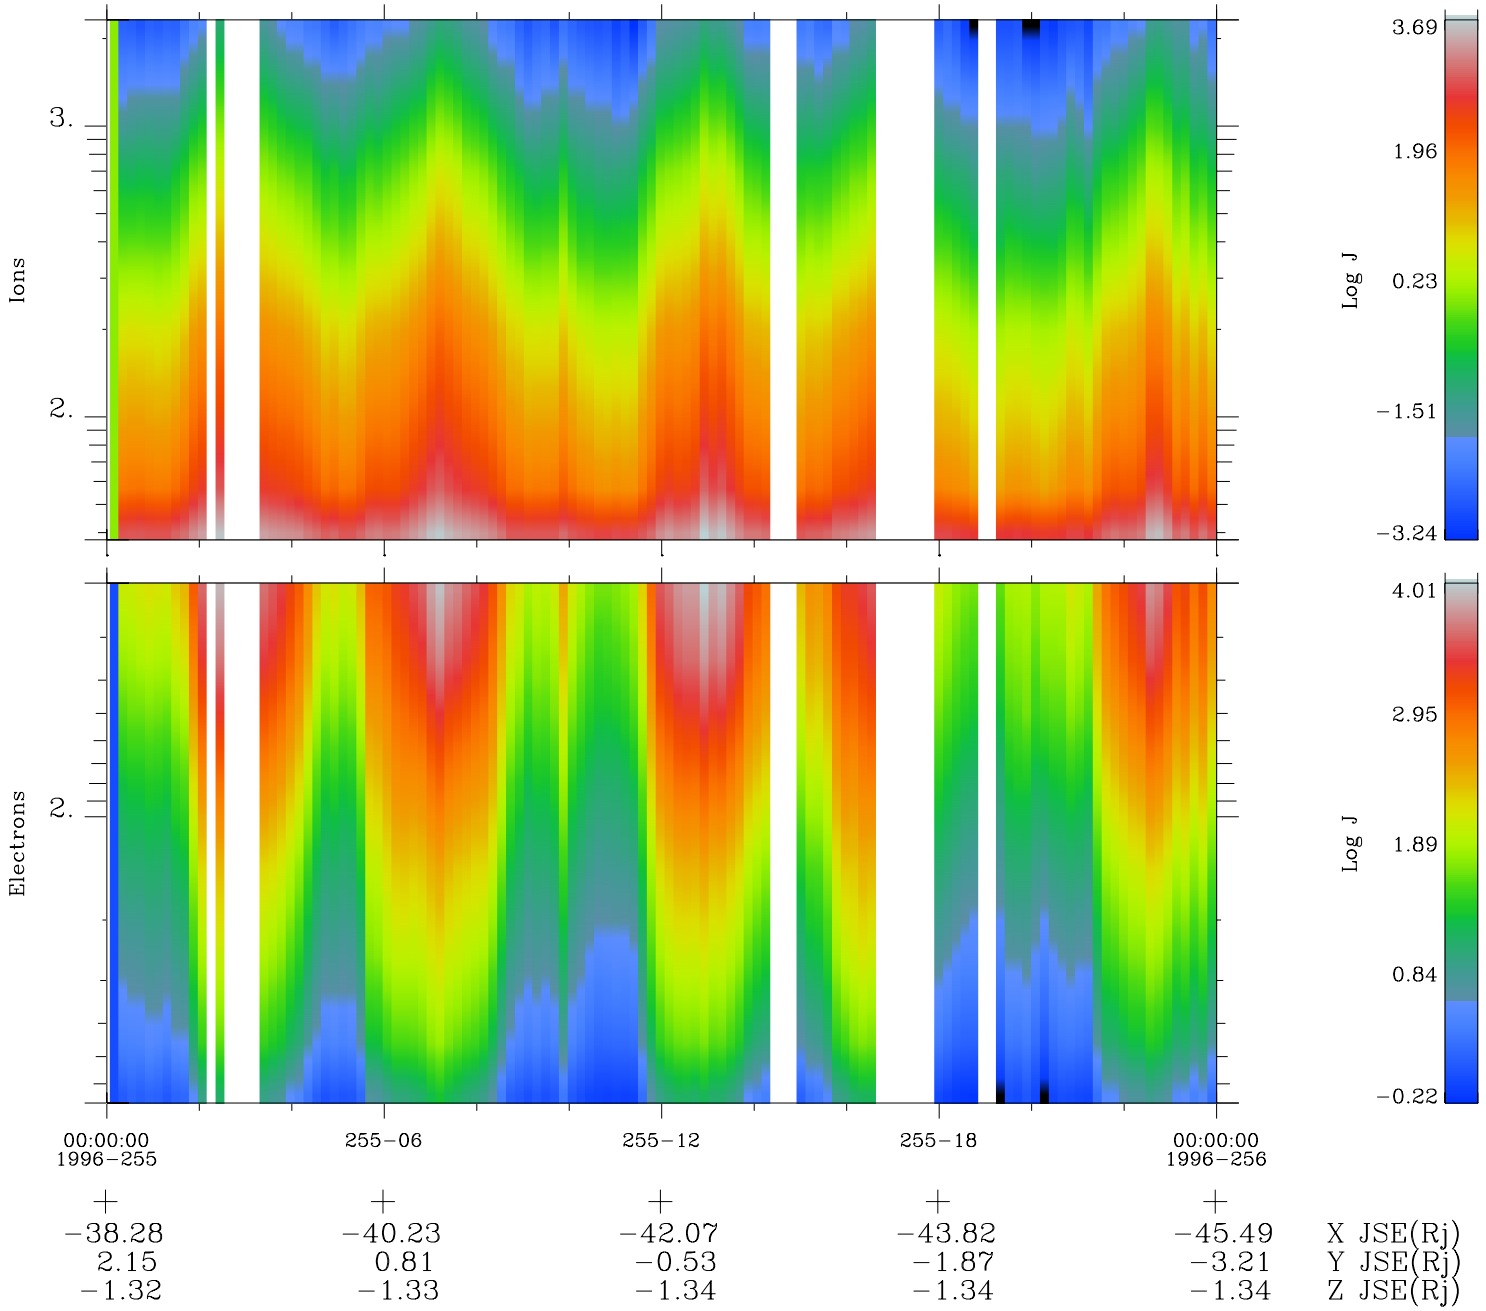

Galileo EPD Real Time Omni Spectrum 96255

Software Version: RTSPEC_OMNI V 1.20
 Data Production: 06-03-00
 Plot Production: Fri Sep 14 12:23:29 2001
 Color File: wondr3
 Geofactor File: 1.1

◇ = Jupiter look direction
 □ = Corotation look direction