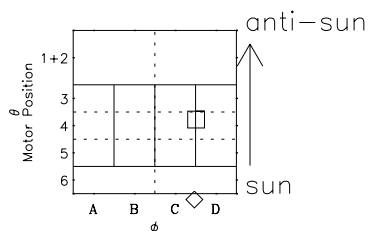

Galileo EPD Real-Time Omni 96255

Software Version: RTLINE_OMNI V 1.20
Data Production: 06-03-00
Plot Production: Fri Sep 14 12:26:56 2001

- ◇ = Jupiter look direction
- = Corotation look direction