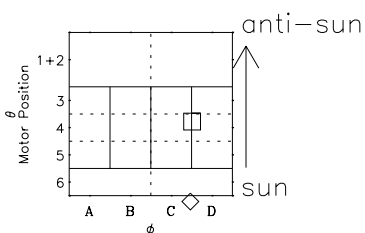

Galileo EPD Real-Time Six-Sector 96255

Software Version: RTLINE_R6 V 1.20
Data Production: 06-03-00
Plot Production: Fri Sep 14 12:27:06 2001

◇ = Jupiter look direction
□ = Corotation look direction