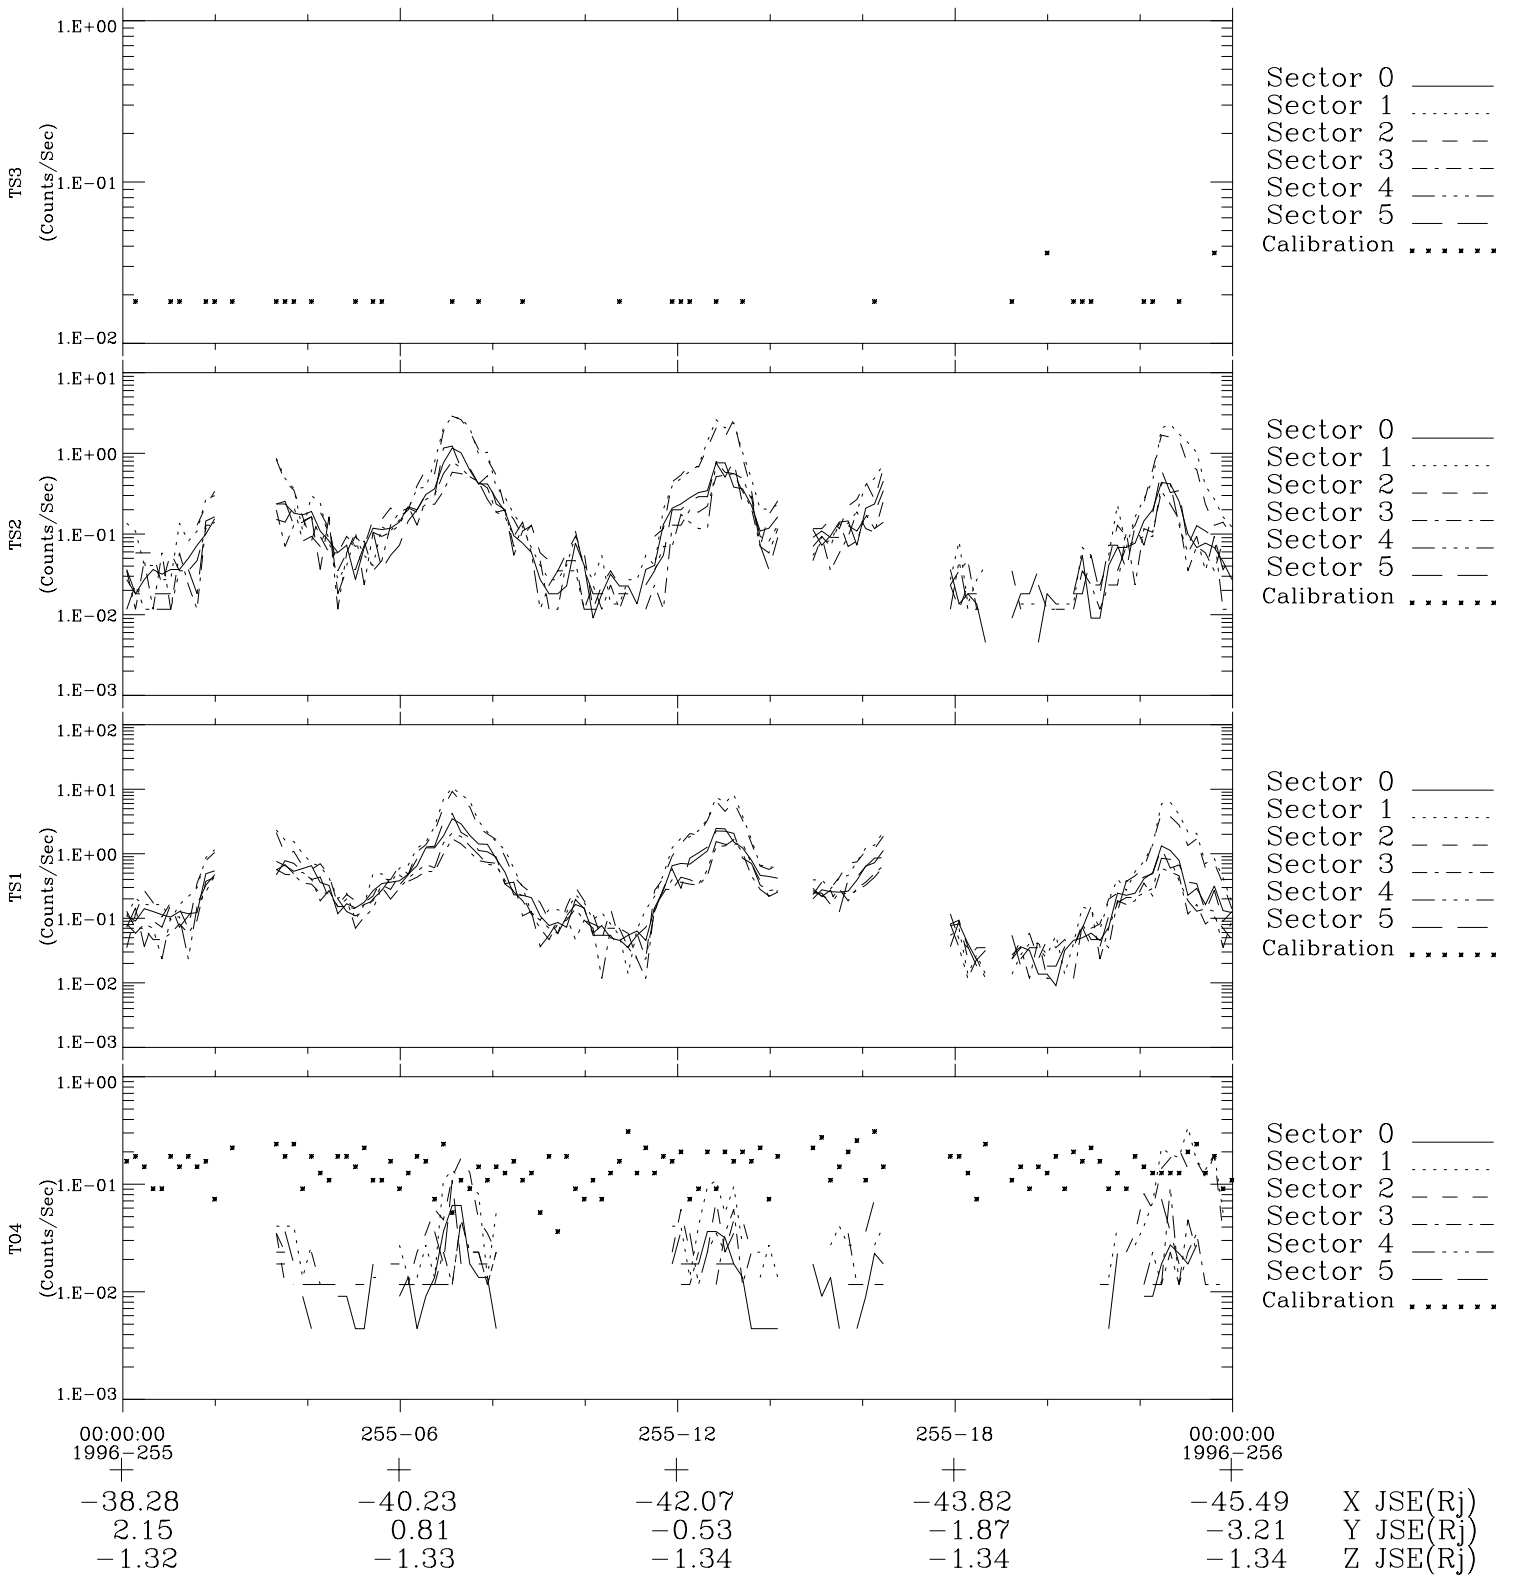

Galileo EPD Real-Time Six-Sector 96255

Software Version: RTLINE_R6 V 1.20
Data Production: 06-03-00
Plot Production: Fri Sep 14 12:27:06 2001

◇ = Jupiter look direction
□ = Corotation look direction