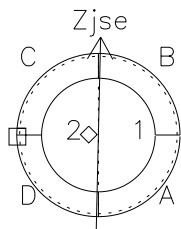

Galileo EPD Real-Time Six-Sector 96255

Software Version: RTLINE_R6 V 1.20
Data Production: 06-03-00
Plot Production: Fri Sep 14 12:27:06 2001

◇ = Jupiter look direction
□ = Corotation look direction