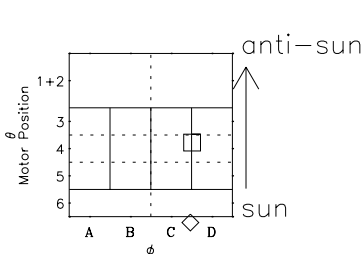

Galileo EPD Real-Time Six-Sector 96255

Software Version: RTLINE_R6 V 1.20
Data Production: 06-03-00
Plot Production: Fri Sep 14 12:27:03 2001

◇ = Jupiter look direction
□ = Corotation look direction