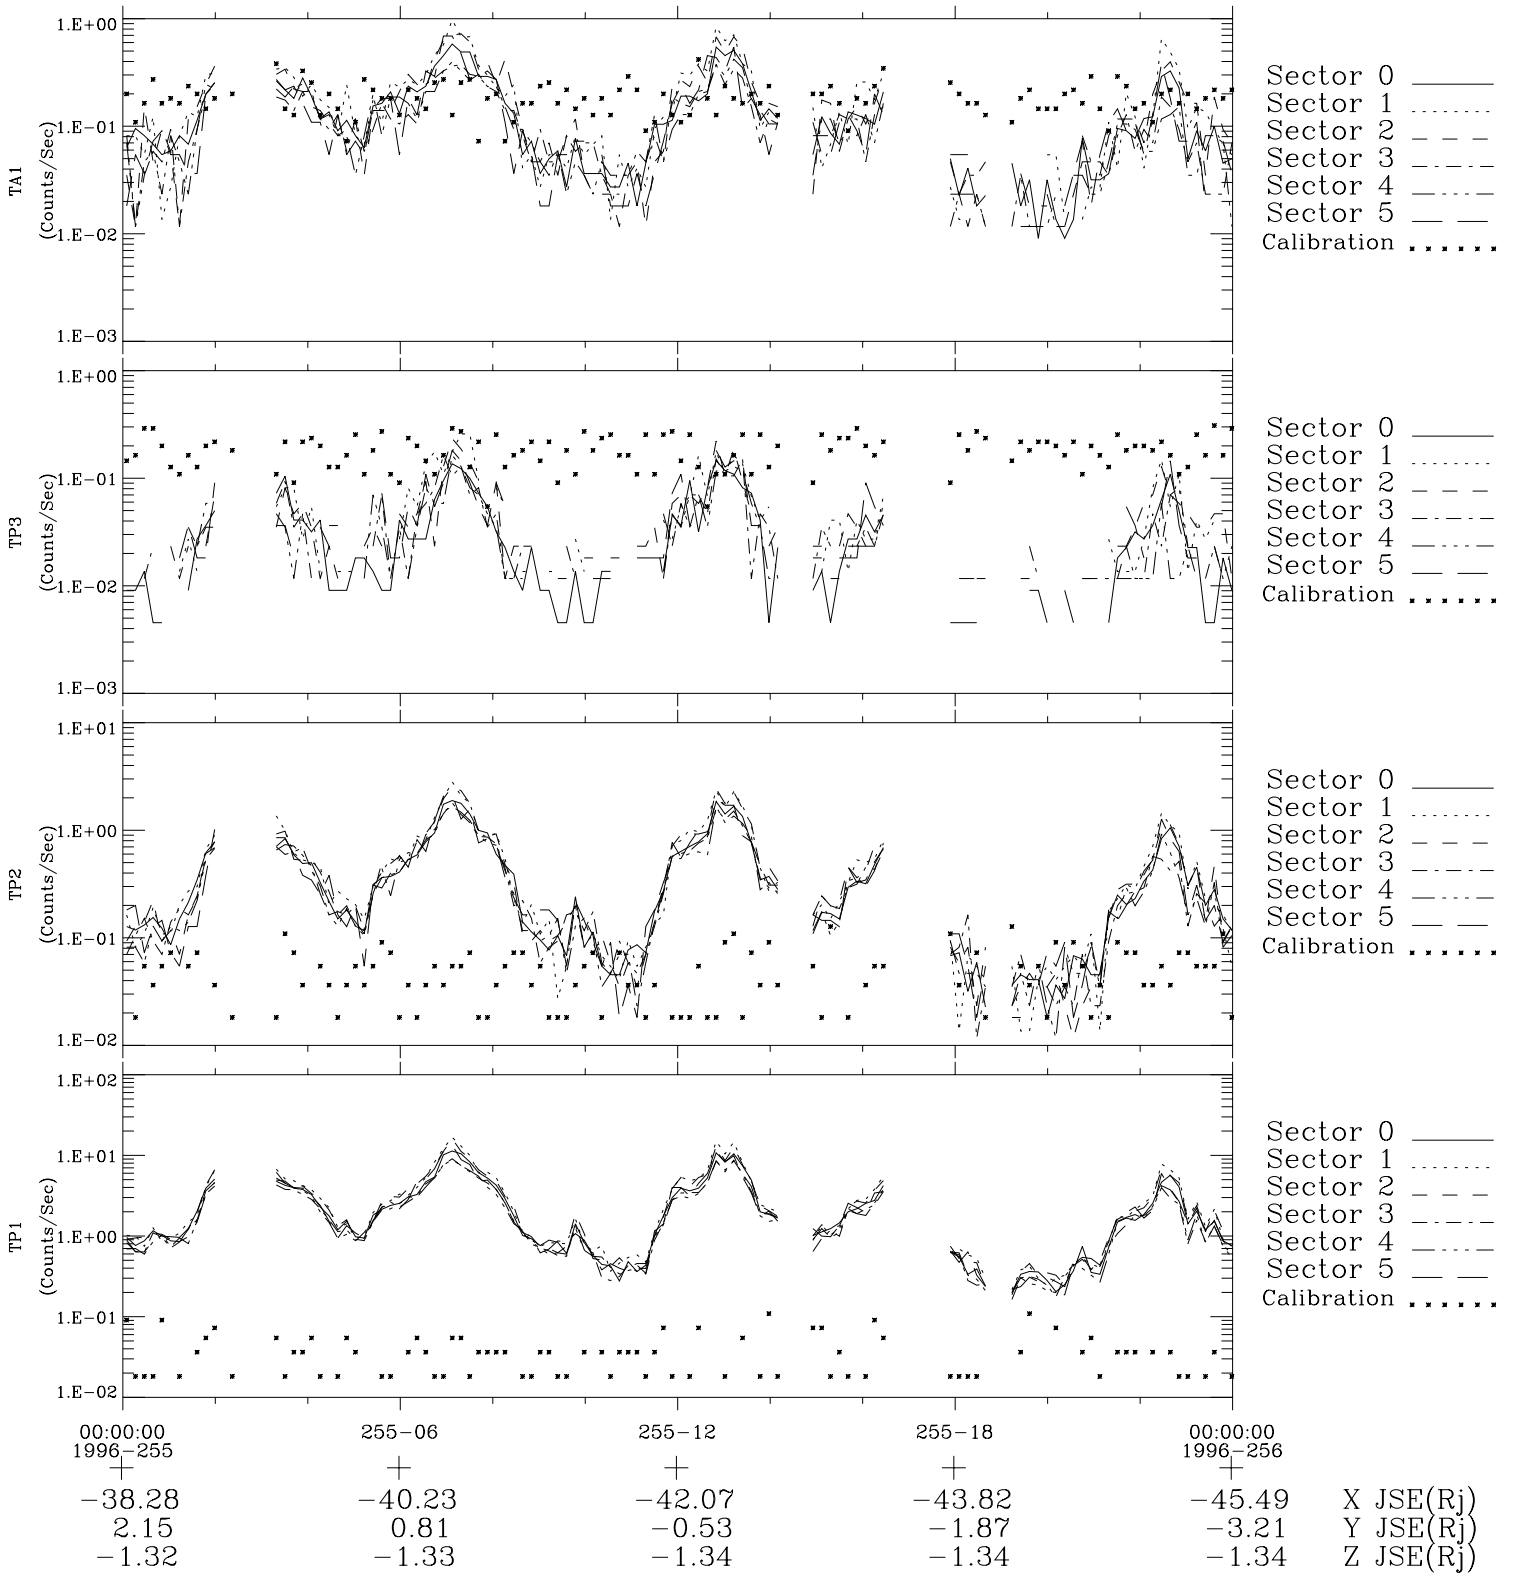

Galileo EPD Real-Time Six-Sector 96255

Software Version: RTLINE_R6 V 1.20
Data Production: 06-03-00
Plot Production: Fri Sep 14 12:27:03 2001

◇ = Jupiter look direction
□ = Corotation look direction