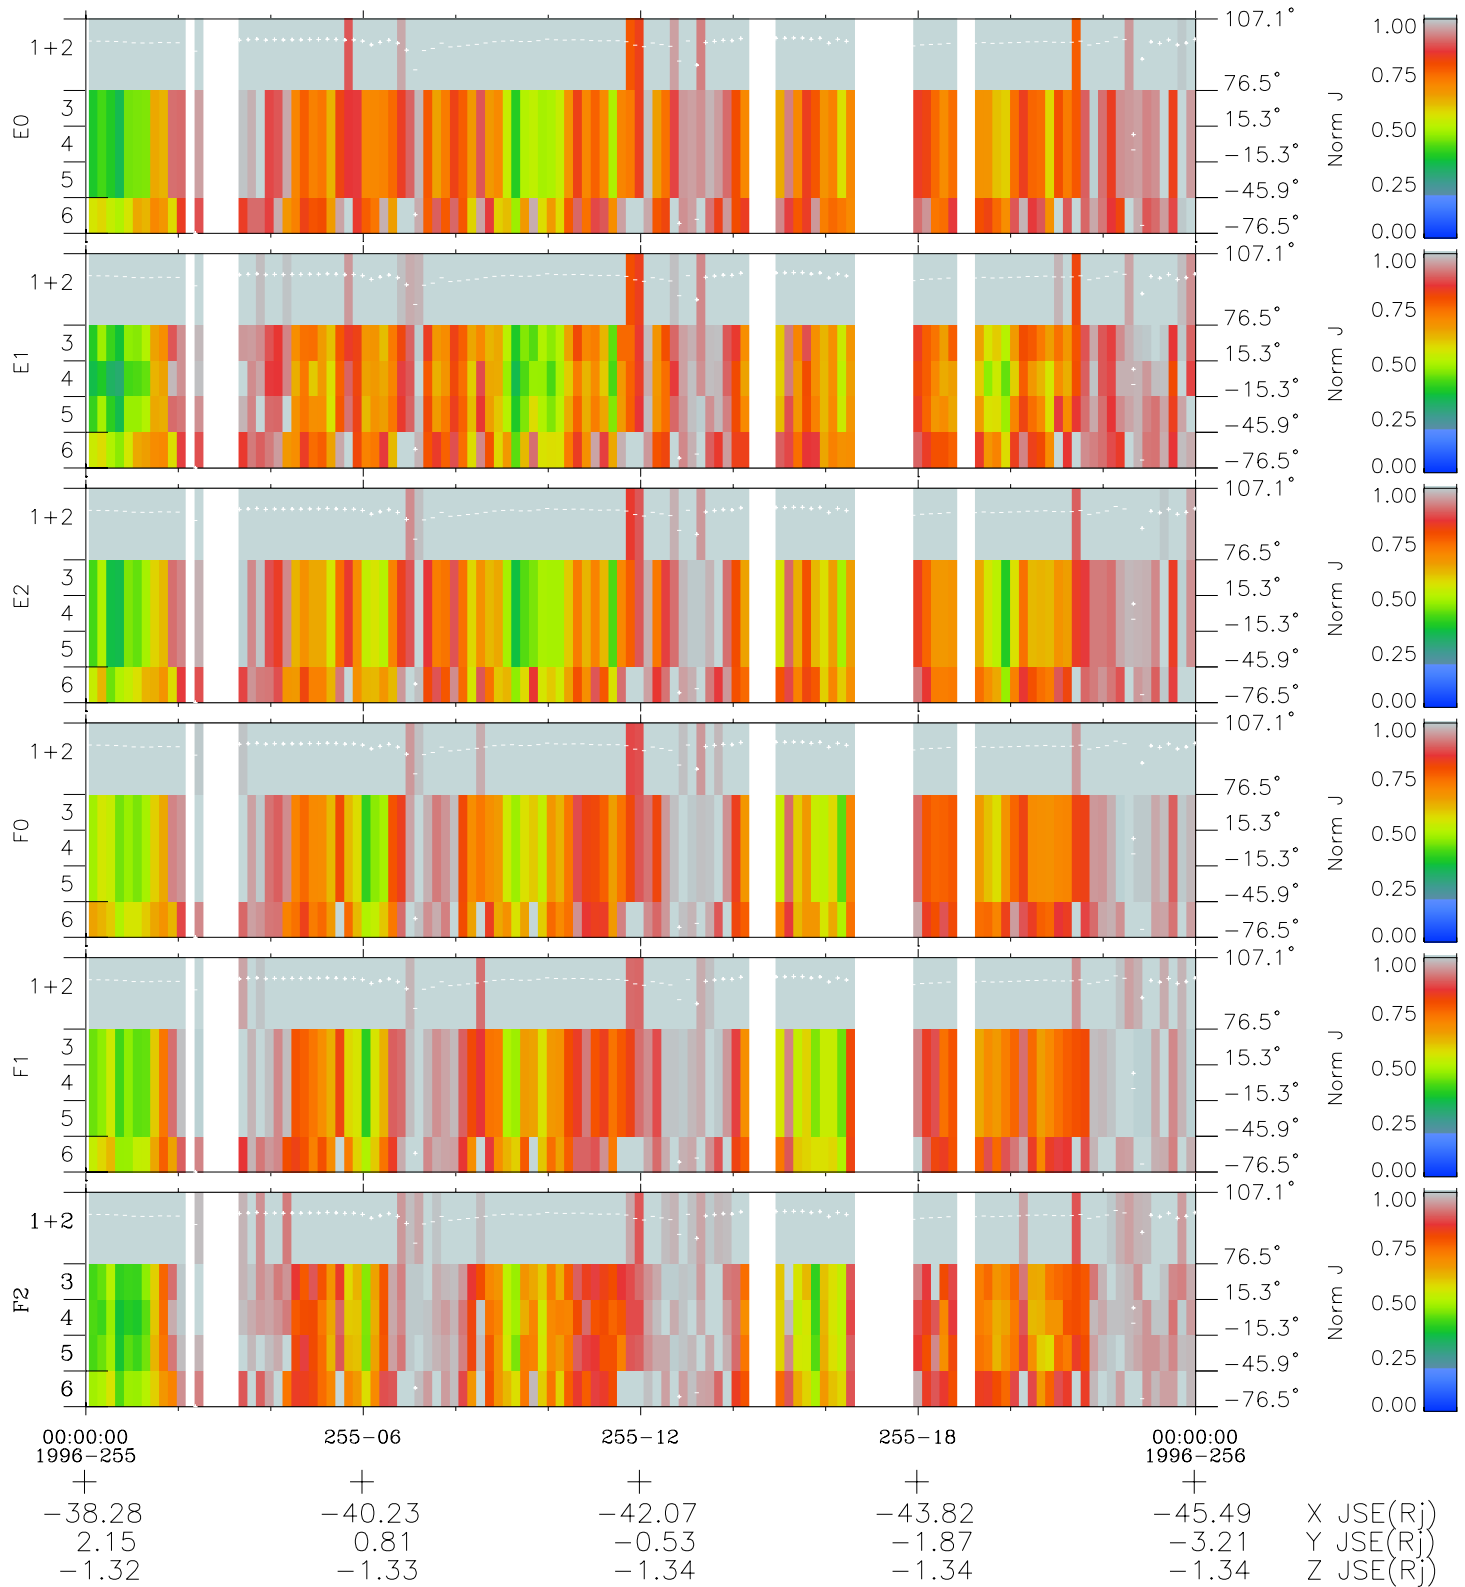

Galileo EPD Real Elevation Anisotropies 96255

Software Version: RTELEV_NORM V 1.20
 Data Production: 06-03-00
 Plot Production: Fri Sep 14 12:25:48 2001
 Color File: wondr3
 Geofactor File: 1.1

◇ = Jupiter look direction
 □ = Corotation look direction