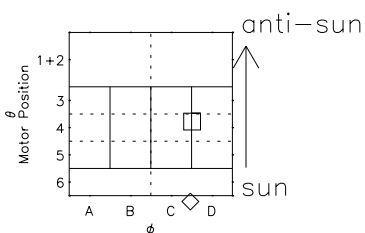

Galileo EPD Real Elevation Anisotropies 96255

Software Version: RTELEV_NORM V 1.20
 Data Production: 06-03-00
 Plot Production: Fri Sep 14 12:25:48 2001
 Color File: wondr3
 Geofactor File: 1.1

◇ = Jupiter look direction
 □ = Corotation look direction