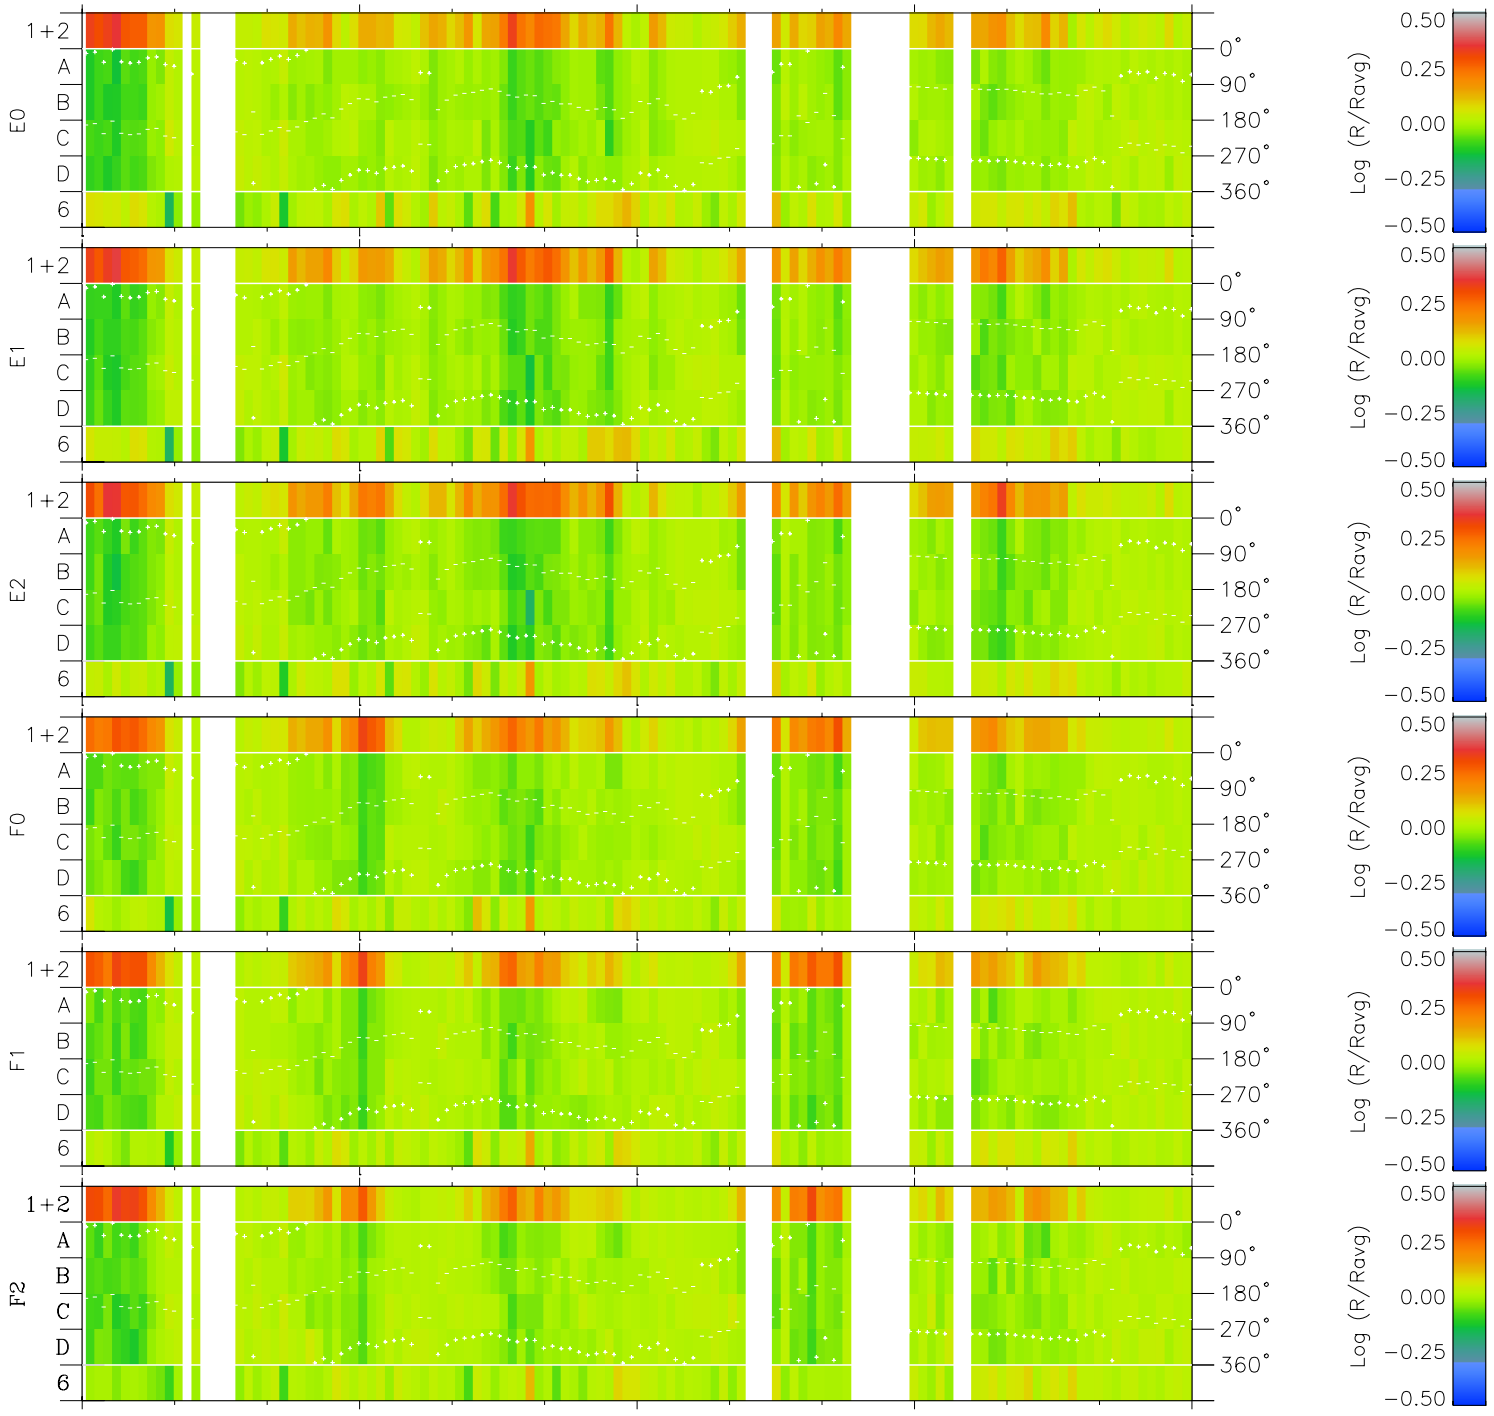

Galileo EPD Real Time Azimuth Anisotropies 96255

Software Version: RTAZIM_MEAN V 1.20
 Data Production: 06-03-00
 Plot Production: Fri Sep 14 12:26:06 2001
 Color File: wondr3
 Geofactor File: 1.1

00:00:00 1996-255	255-06	255-12	255-18	00:00:00 1996-256	
+	+	+	+	+	X JSE(R _j)
-38.28	-40.23	-42.07	-43.82	-45.49	Y JSE(R _j)
2.15	0.81	-0.53	-1.87	-3.21	Z JSE(R _j)
-1.32	-1.33	-1.34	-1.34	-1.34	

◇ = Jupiter look direction
 □ = Corotation look direction