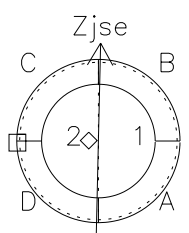

Galileo EPD Real Time Azimuth Anisotropies 96255

Software Version: RTAZIM_MEAN V 1.20
 Data Production: 06-03-00
 Plot Production: Fri Sep 14 12:26:06 2001
 Color File: wondr3
 Geofactor File: 1.1

00:00:00 1996-255	255-06	255-12	255-18	00:00:00 1996-256	
+	+	+	+	+	X JSE(R _j)
-38.28	-40.23	-42.07	-43.82	-45.49	Y JSE(R _j)
2.15	0.81	-0.53	-1.87	-3.21	Z JSE(R _j)
-1.32	-1.33	-1.34	-1.34	-1.34	

◇ = Jupiter look direction
 □ = Corotation look direction