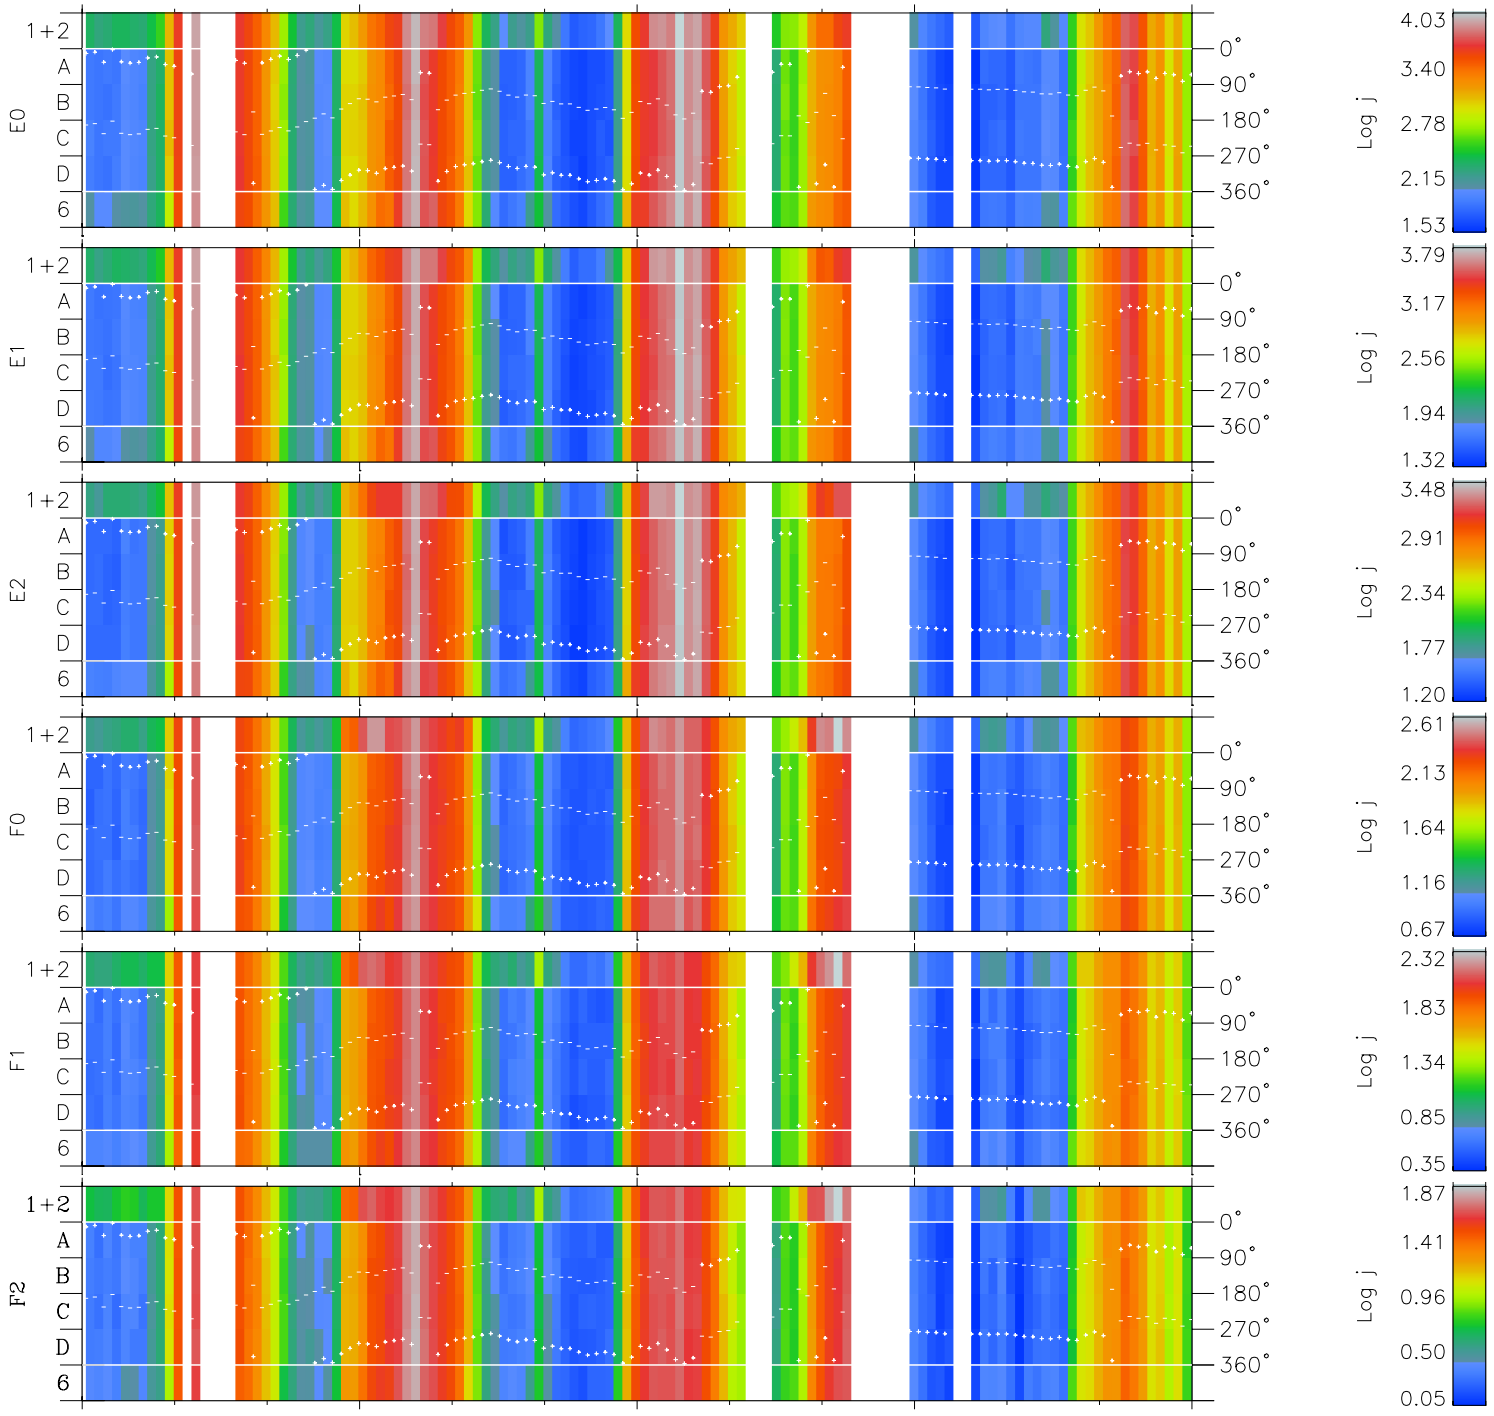

Galileo EPD Real Time Azimuth Anisotropies 96255

Software Version: RTAZIM_FLUX V 1.20
Data Production: 06-03-00
Plot Production: Fri Sep 14 12:26:25 2001
Color File: wondr3
Geofactor File: 1.1

00:00:00 1996-255	255-06	255-12	255-18	00:00:00 1996-256	
+	+	+	+	+	X JSE(R _j)
-38.28	-40.23	-42.07	-43.82	-45.49	Y JSE(R _j)
2.15	0.81	-0.53	-1.87	-3.21	Z JSE(R _j)
-1.32	-1.33	-1.34	-1.34	-1.34	

◇ = Jupiter look direction
□ = Corotation look direction