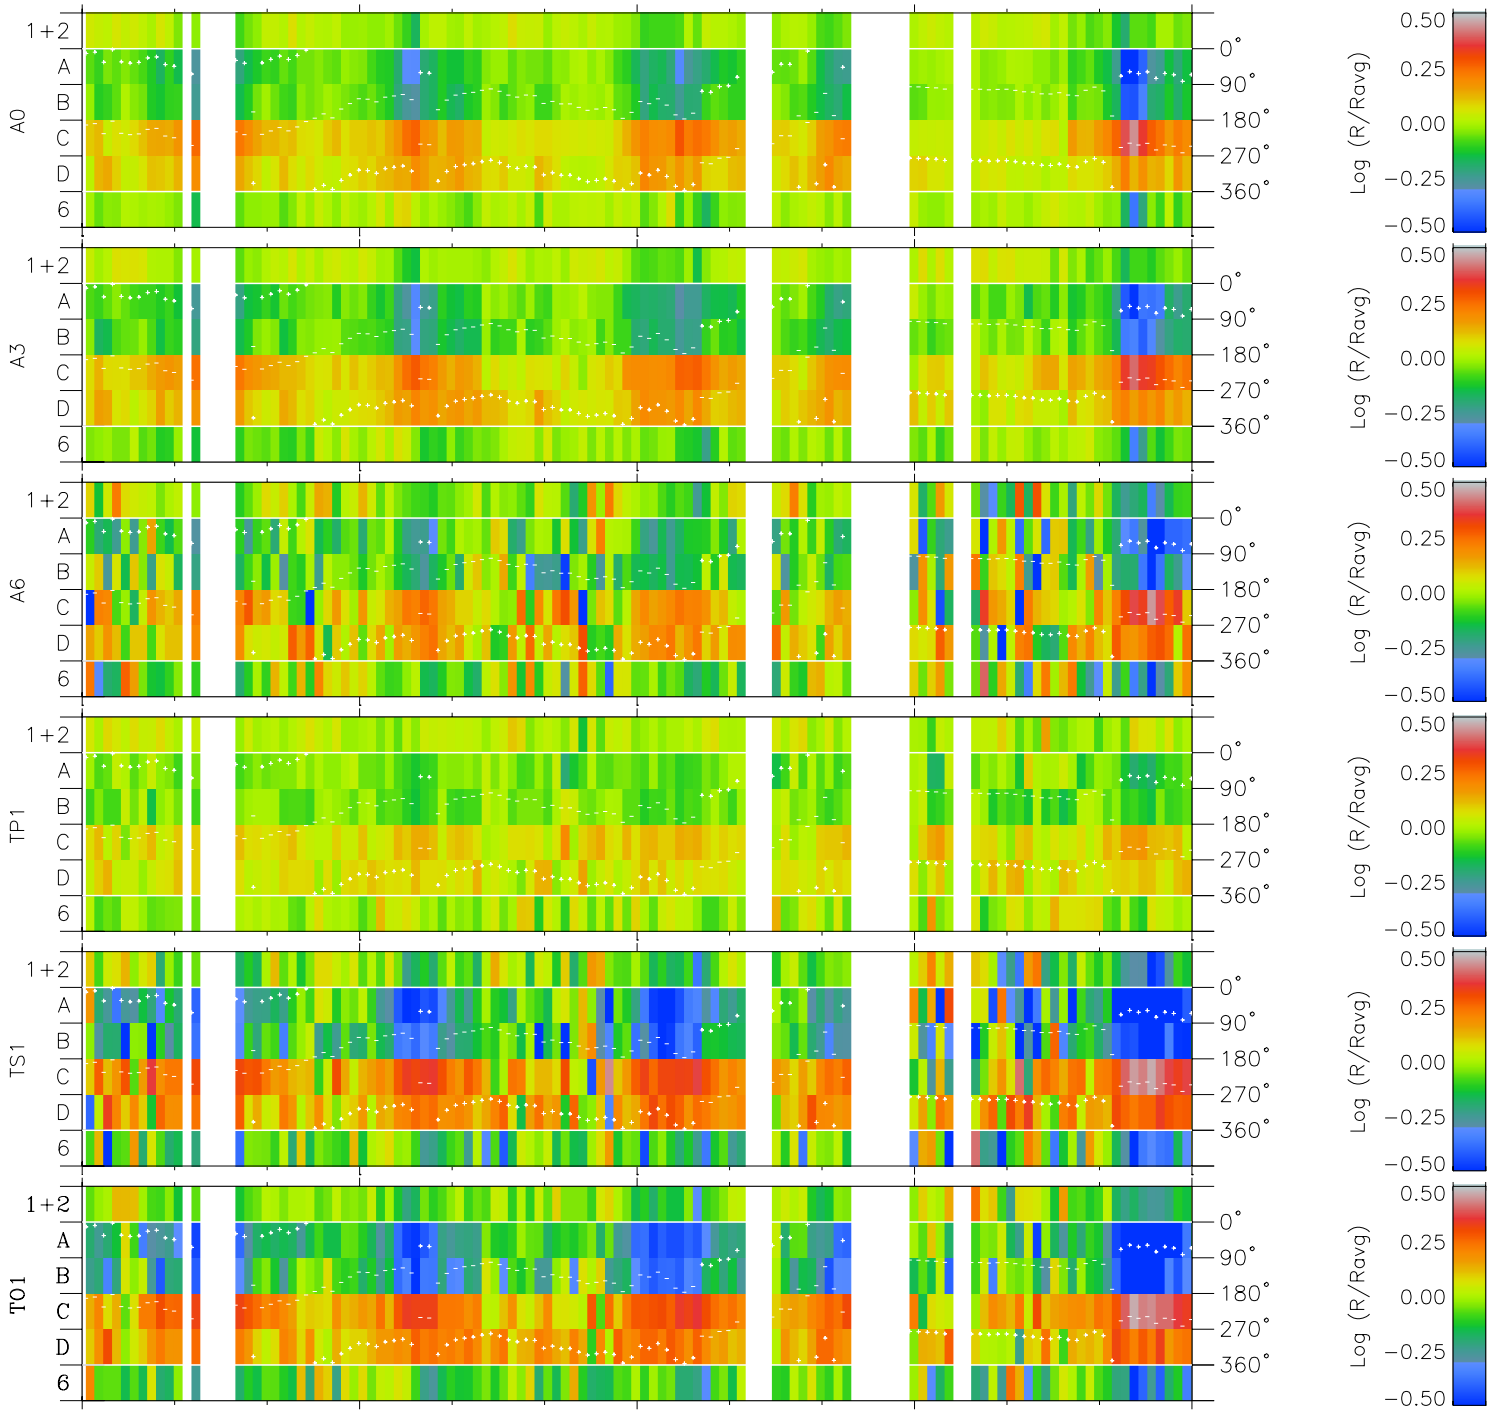

Galileo EPD Real Time Azimuth Anisotropies 96255

Software Version: RTAZIM_MEAN V 1.20
Data Production: 06-03-00
Plot Production: Fri Sep 14 12:25:57 2001
Color File: wondr3
Geofactor File: 1.1

00:00:00 1996-255	255-06	255-12	255-18	00:00:00 1996-256	
+	+	+	+	+	
-38.28	-40.23	-42.07	-43.82	-45.49	X JSE(R _j)
2.15	0.81	-0.53	-1.87	-3.21	Y JSE(R _j)
-1.32	-1.33	-1.34	-1.34	-1.34	Z JSE(R _j)

◇ = Jupiter look direction
□ = Corotation look direction