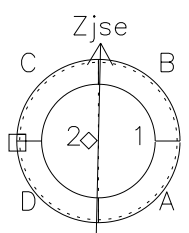

Galileo EPD Real Time Azimuth Anisotropies 96255

Software Version: RTAZIM_MEAN V 1.20
Data Production: 06-03-00
Plot Production: Fri Sep 14 12:25:57 2001
Color File: wondr3
Geofactor File: 1.1

00:00:00 1996-255	255-06	255-12	255-18	00:00:00 1996-256	
+	+	+	+	+	
-38.28	-40.23	-42.07	-43.82	-45.49	X JSE(R _j)
2.15	0.81	-0.53	-1.87	-3.21	Y JSE(R _j)
-1.32	-1.33	-1.34	-1.34	-1.34	Z JSE(R _j)

◇ = Jupiter look direction
□ = Corotation look direction