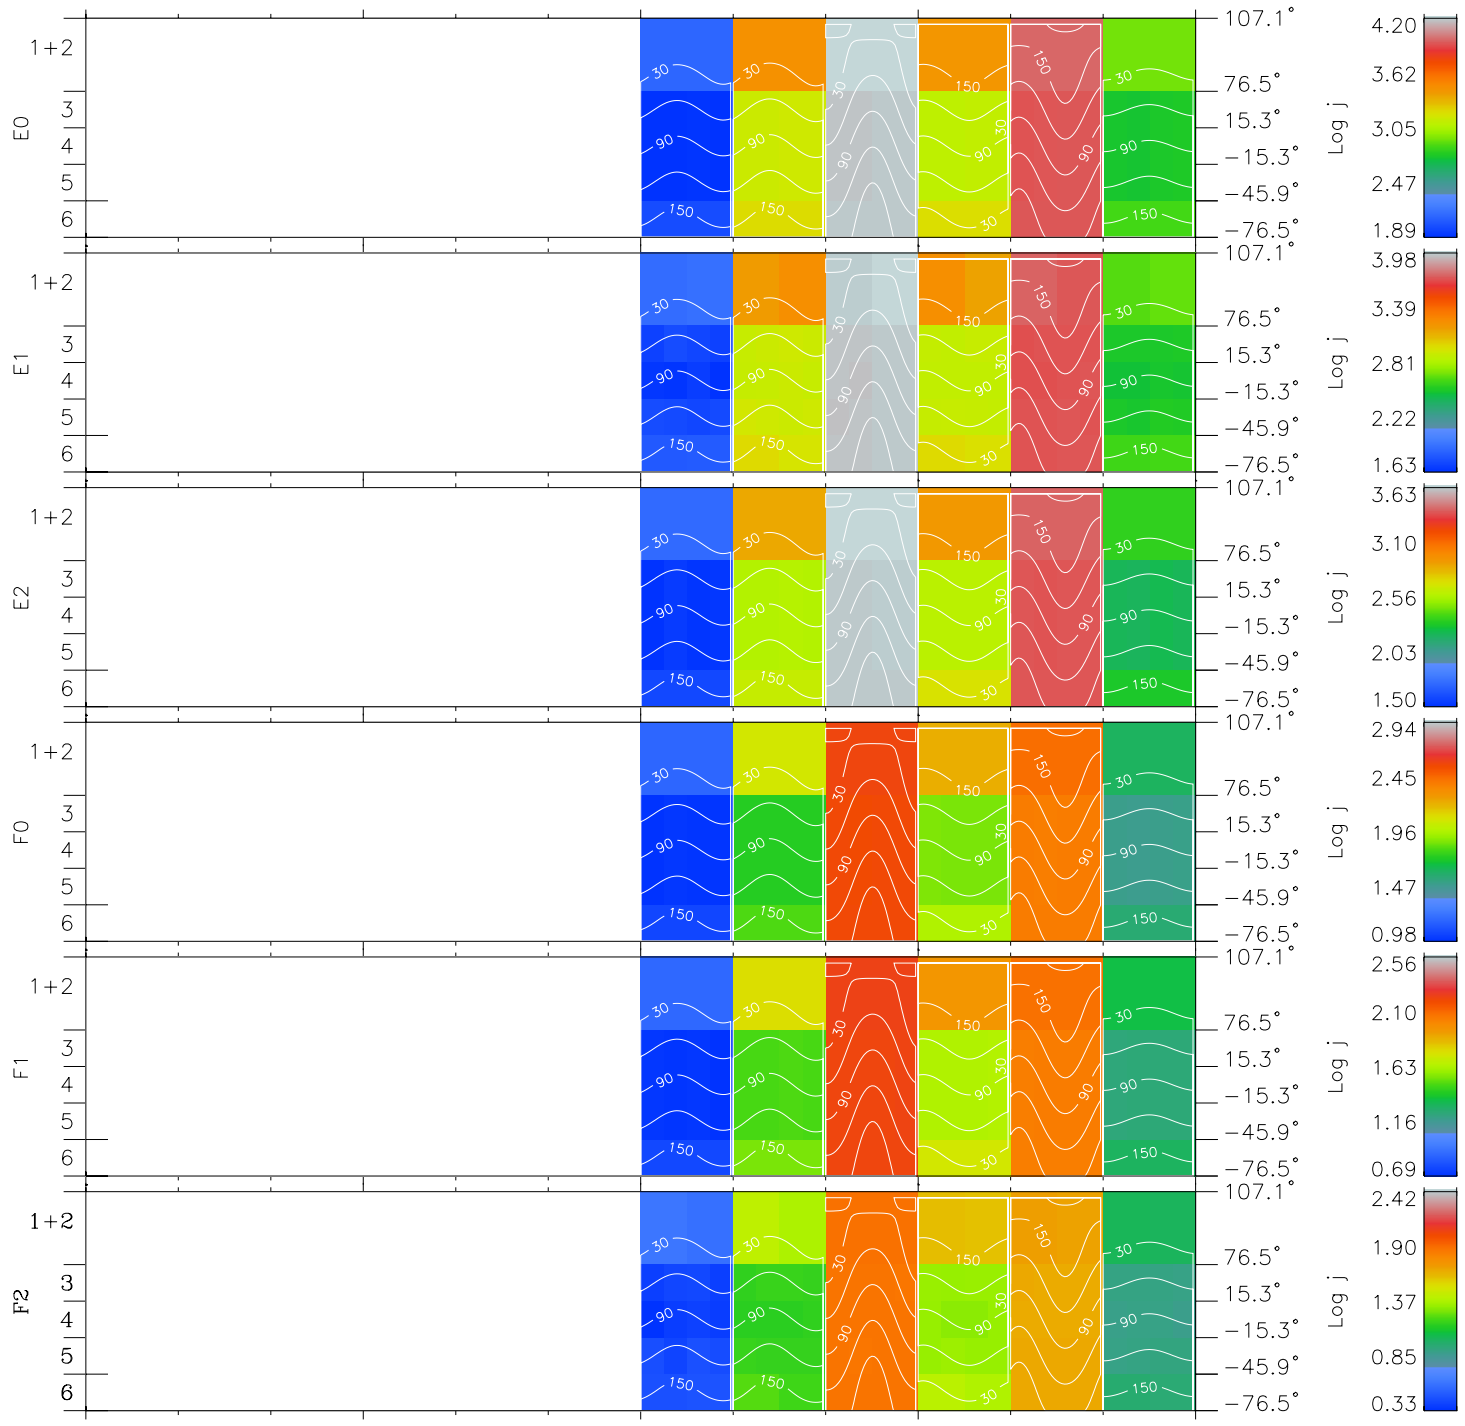

Galileo EPD Real Time All-Sky Anisotropies 96254

Software Version: RTSKY_FLUX V 1.20
Data Production: 06-03-00
Plot Production: Fri Sep 14 12:11:40 2001
Color File: wondr3
Geofactor File: 1.1

00:00:00 1996-254	254-06	254-12	254-18	00:00:00 1996-255	
+	+	+	+	+	X JSE(R _j)
-29.67	-31.87	-34.07	-36.23	-38.28	Y JSE(R _j)
7.46	6.13	4.81	3.49	2.15	Z JSE(R _j)
-1.26	-1.28	-1.30	-1.31	-1.32	

- ◇ = Jupiter look direction
- = Corotation look direction