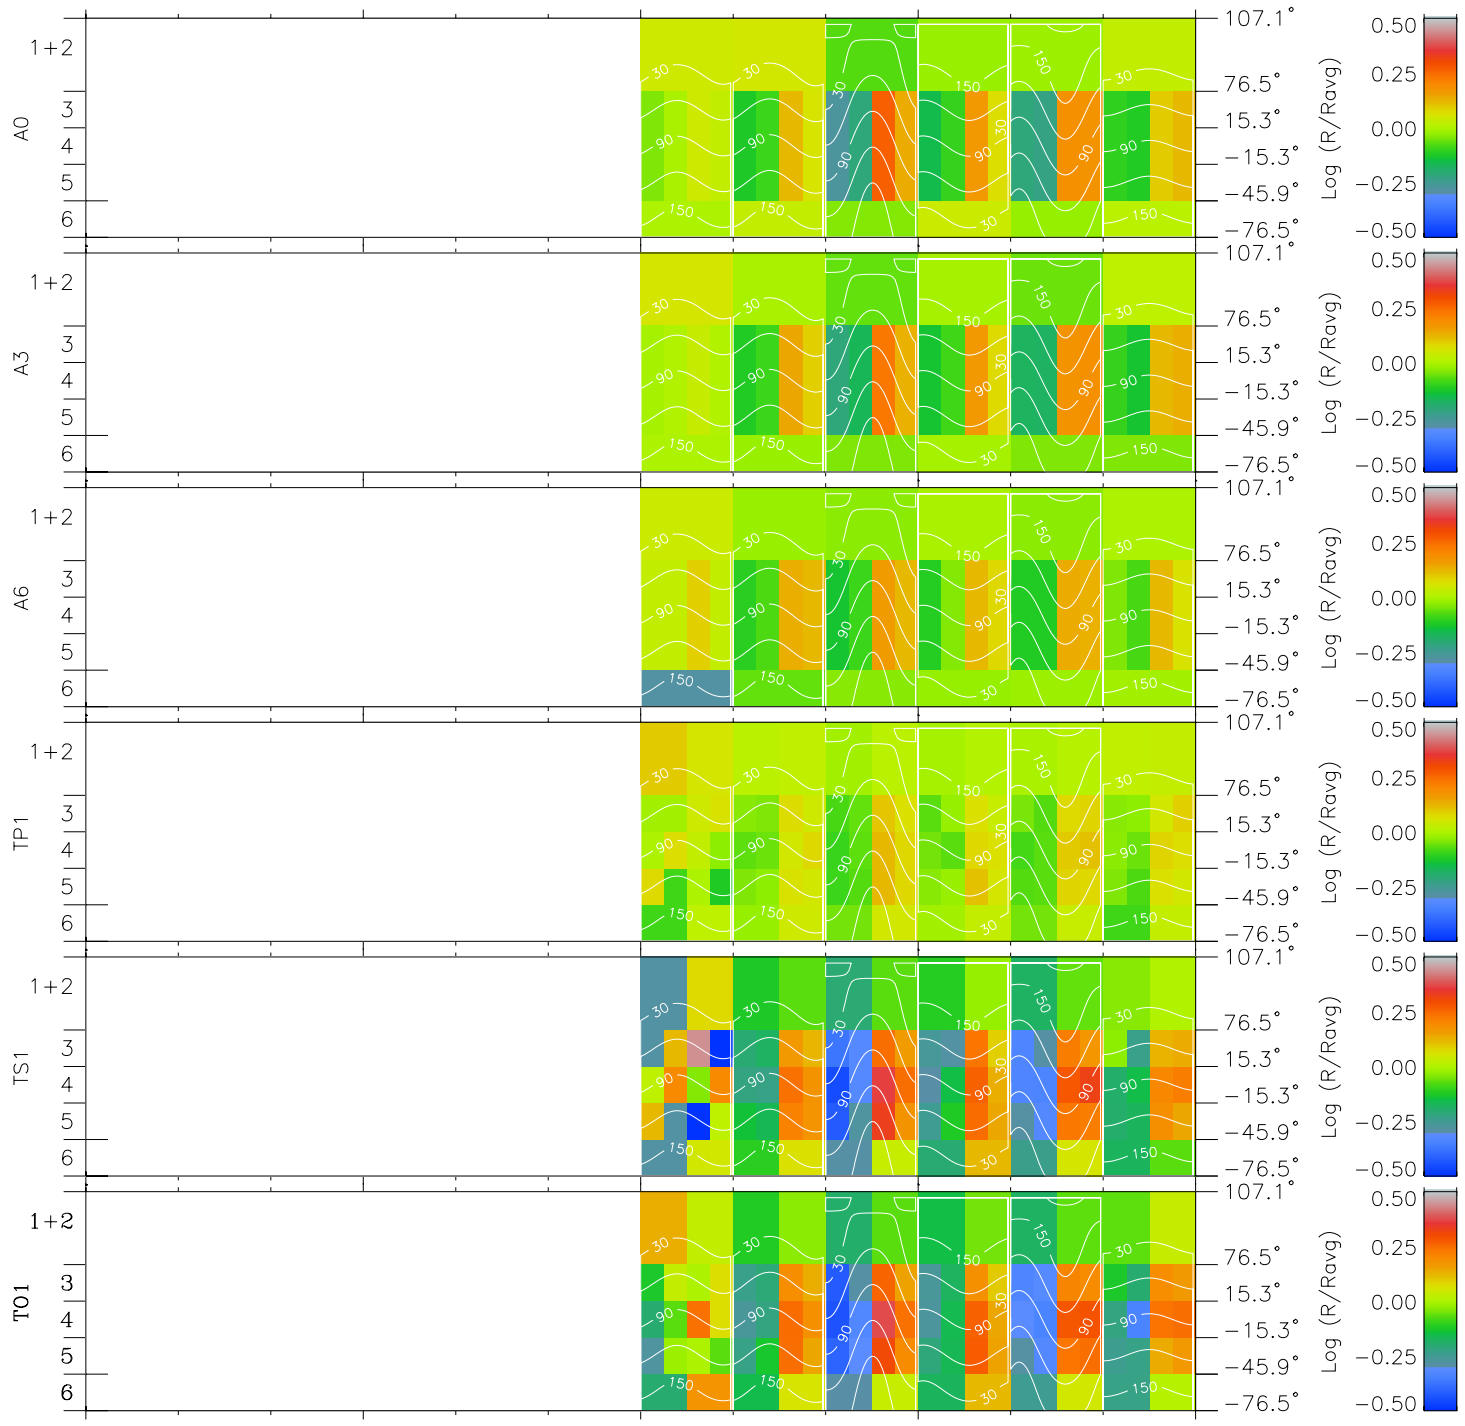

Galileo EPD Real Time All-Sky Anisotropies 96254

Software Version: RTSKY_MEAN V 1.20
 Data Production: 06-03-00
 Plot Production: Fri Sep 14 12:11:22 2001
 Color File: wondr3
 Geofactor File: 1.1

00:00:00 1996-254	254-06	254-12	254-18	00:00:00 1996-255	
+	+	+	+	+	
-29.67	-31.87	-34.07	-36.23	-38.28	X JSE(R _j)
7.46	6.13	4.81	3.49	2.15	Y JSE(R _j)
-1.26	-1.28	-1.30	-1.31	-1.32	Z JSE(R _j)

- ◇ = Jupiter look direction
- = Corotation look direction