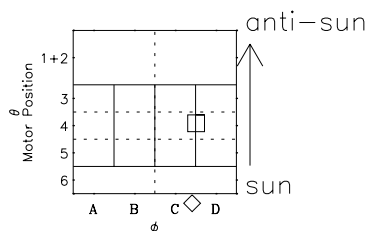

Galileo EPD Real-Time Omni 96254

Software Version: RTLINE_OMNI V 1.20
Data Production: 06-03-00
Plot Production: Fri Sep 14 12:13:00 2001

- ◇ = Jupiter look direction
- = Corotation look direction