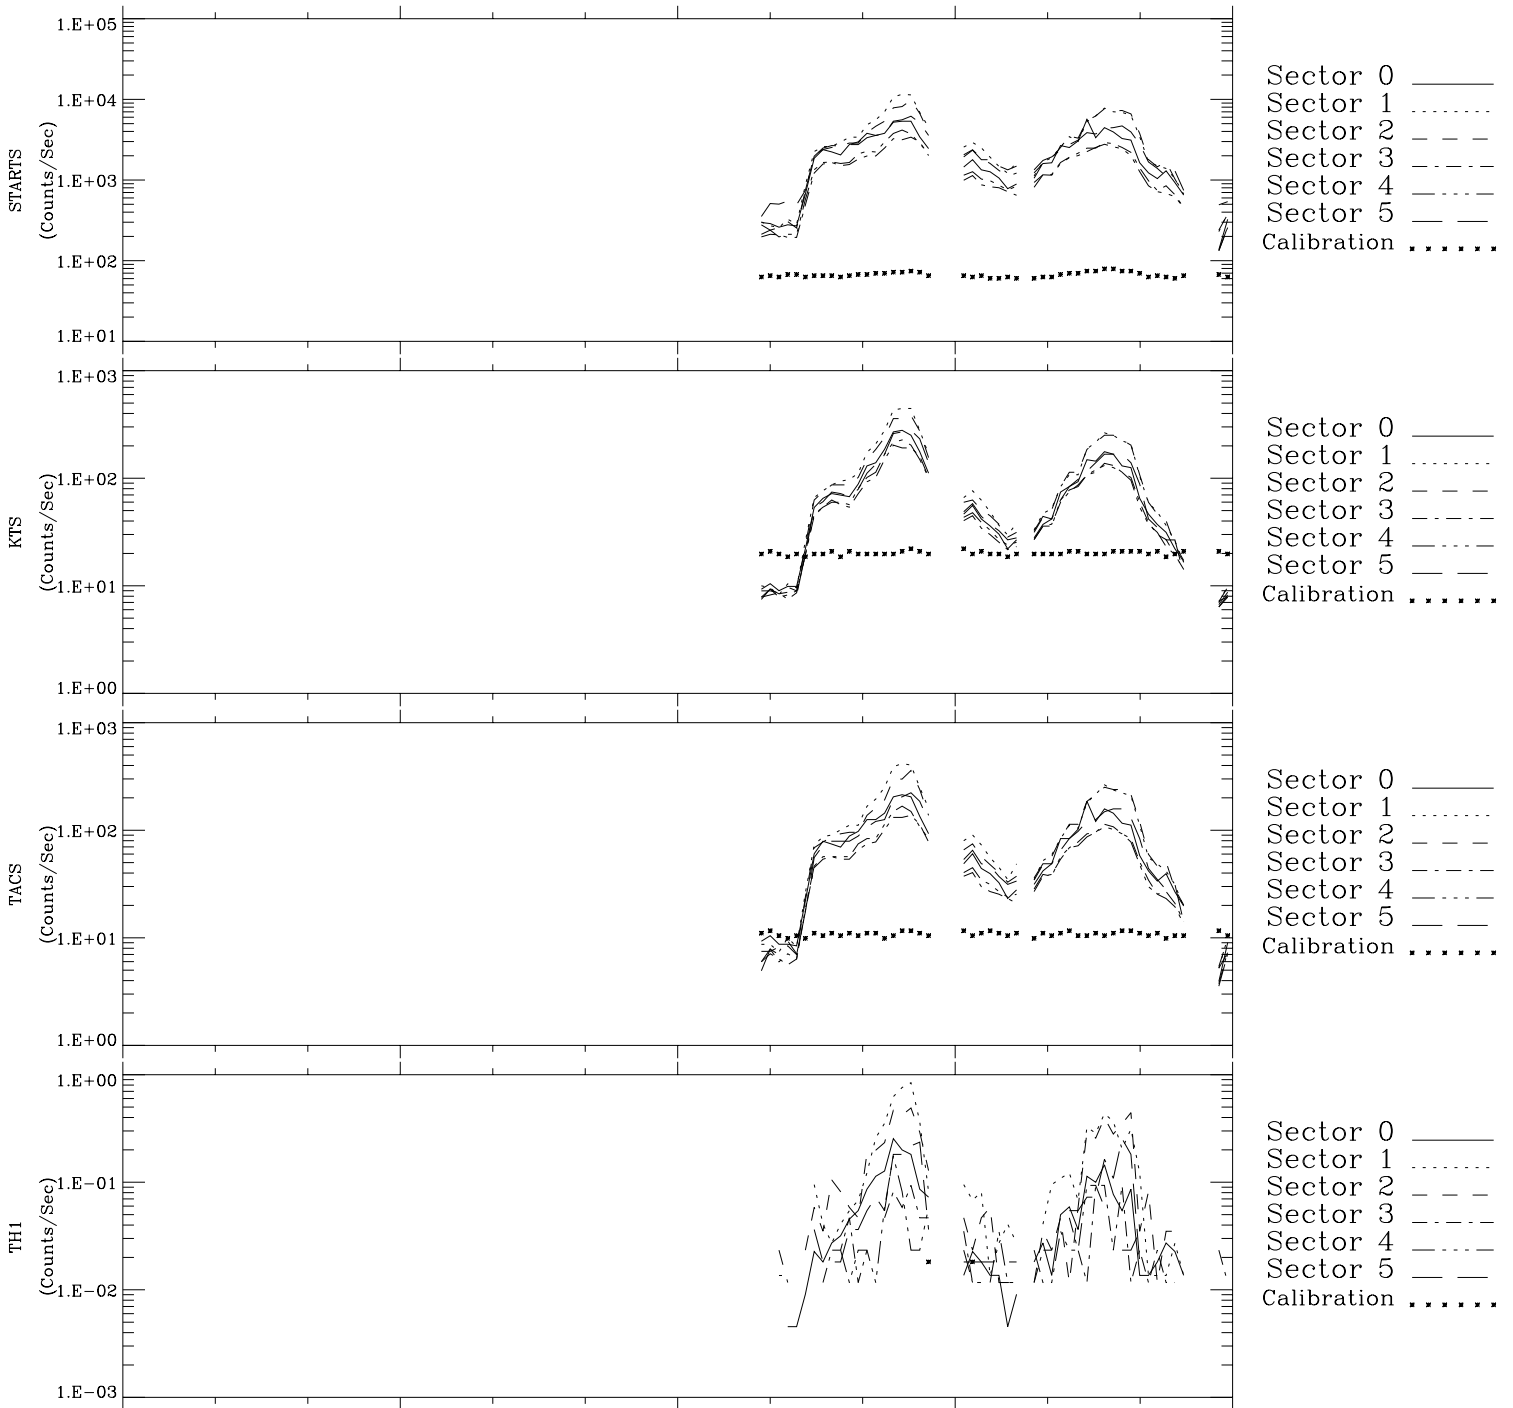

Galileo EPD Real-Time Six-Sector 96254

Software Version: RTLINE_R6 V 1.20
Data Production: 06-03-00
Plot Production: Fri Sep 14 12:13:10 2001

Sector 0 ———
Sector 1
Sector 2 - - -
Sector 3 - - -
Sector 4 - - -
Sector 5 ———
Calibration

Sector 0 ———
Sector 1
Sector 2 - - -
Sector 3 - - -
Sector 4 - - -
Sector 5 ———
Calibration

Sector 0 ———
Sector 1
Sector 2 - - -
Sector 3 - - -
Sector 4 - - -
Sector 5 ———
Calibration

Sector 0 ———
Sector 1
Sector 2 - - -
Sector 3 - - -
Sector 4 - - -
Sector 5 ———
Calibration

00:00:00 1996-254	254-06	254-12	254-18	00:00:00 1996-255	
+ -29.67	+ -31.87	+ -34.07	+ -36.23	+ -38.28	X JSE(R _j)
7.46	6.13	4.81	3.49	2.15	Y JSE(R _j)
-1.26	-1.28	-1.30	-1.31	-1.32	Z JSE(R _j)

◇ = Jupiter look direction
□ = Corotation look direction