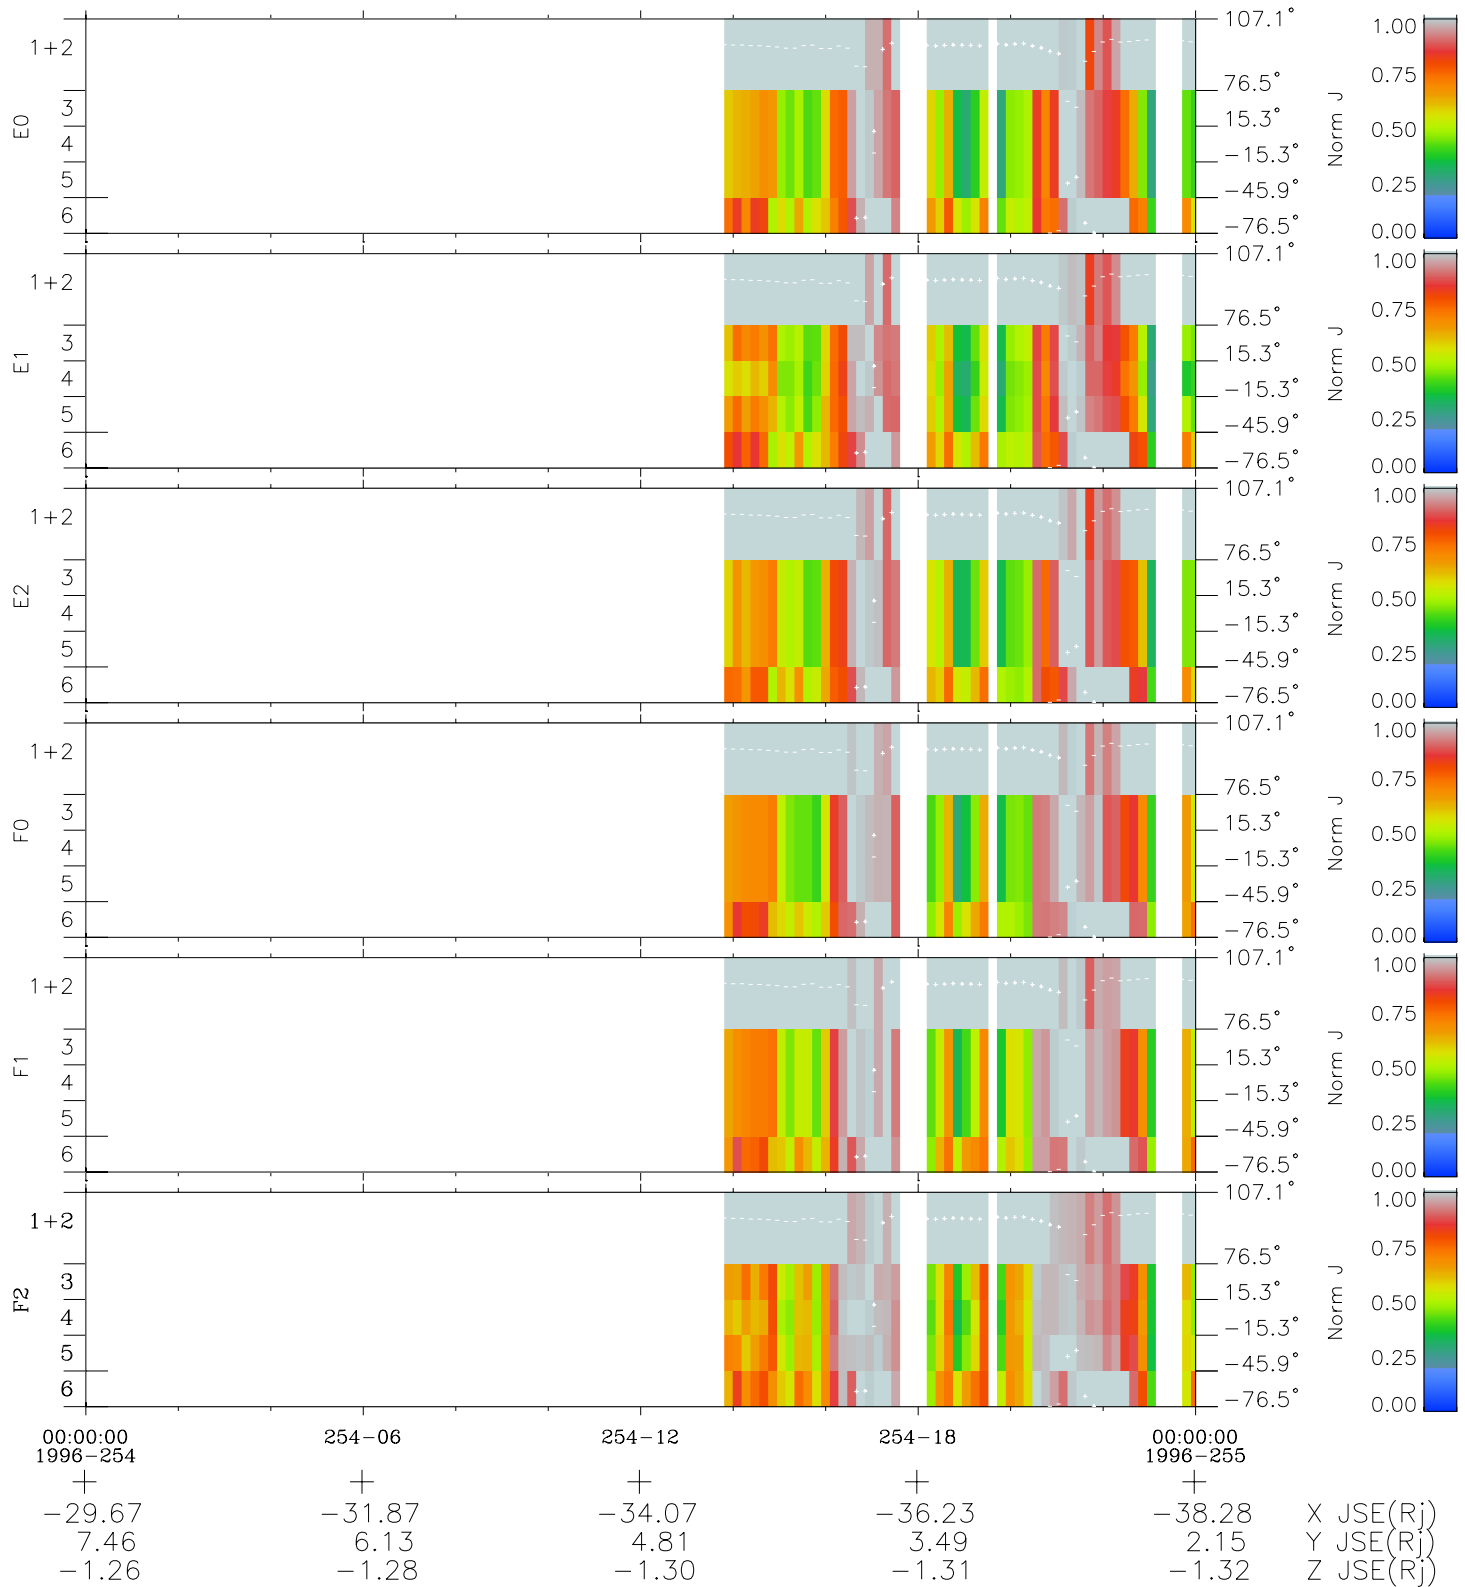

# Galileo EPD Real Elevation Anisotropies 96254

Software Version: RTELEV\_NORM V 1.20  
Data Production: 06-03-00  
Plot Production: Fri Sep 14 12:12:24 2001  
Color File: wondr3  
Geofactor File: 1.1

- ◇ = Jupiter look direction
- = Corotation look direction