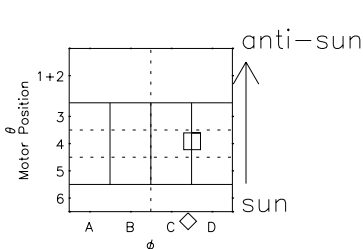

# Galileo EPD Real Elevation Anisotropies 96254

Software Version: RTELEV\_NORM V 1.20  
Data Production: 06-03-00  
Plot Production: Fri Sep 14 12:12:24 2001  
Color File: wondr3  
Geofactor File: 1.1

- ◇ = Jupiter look direction
- = Corotation look direction