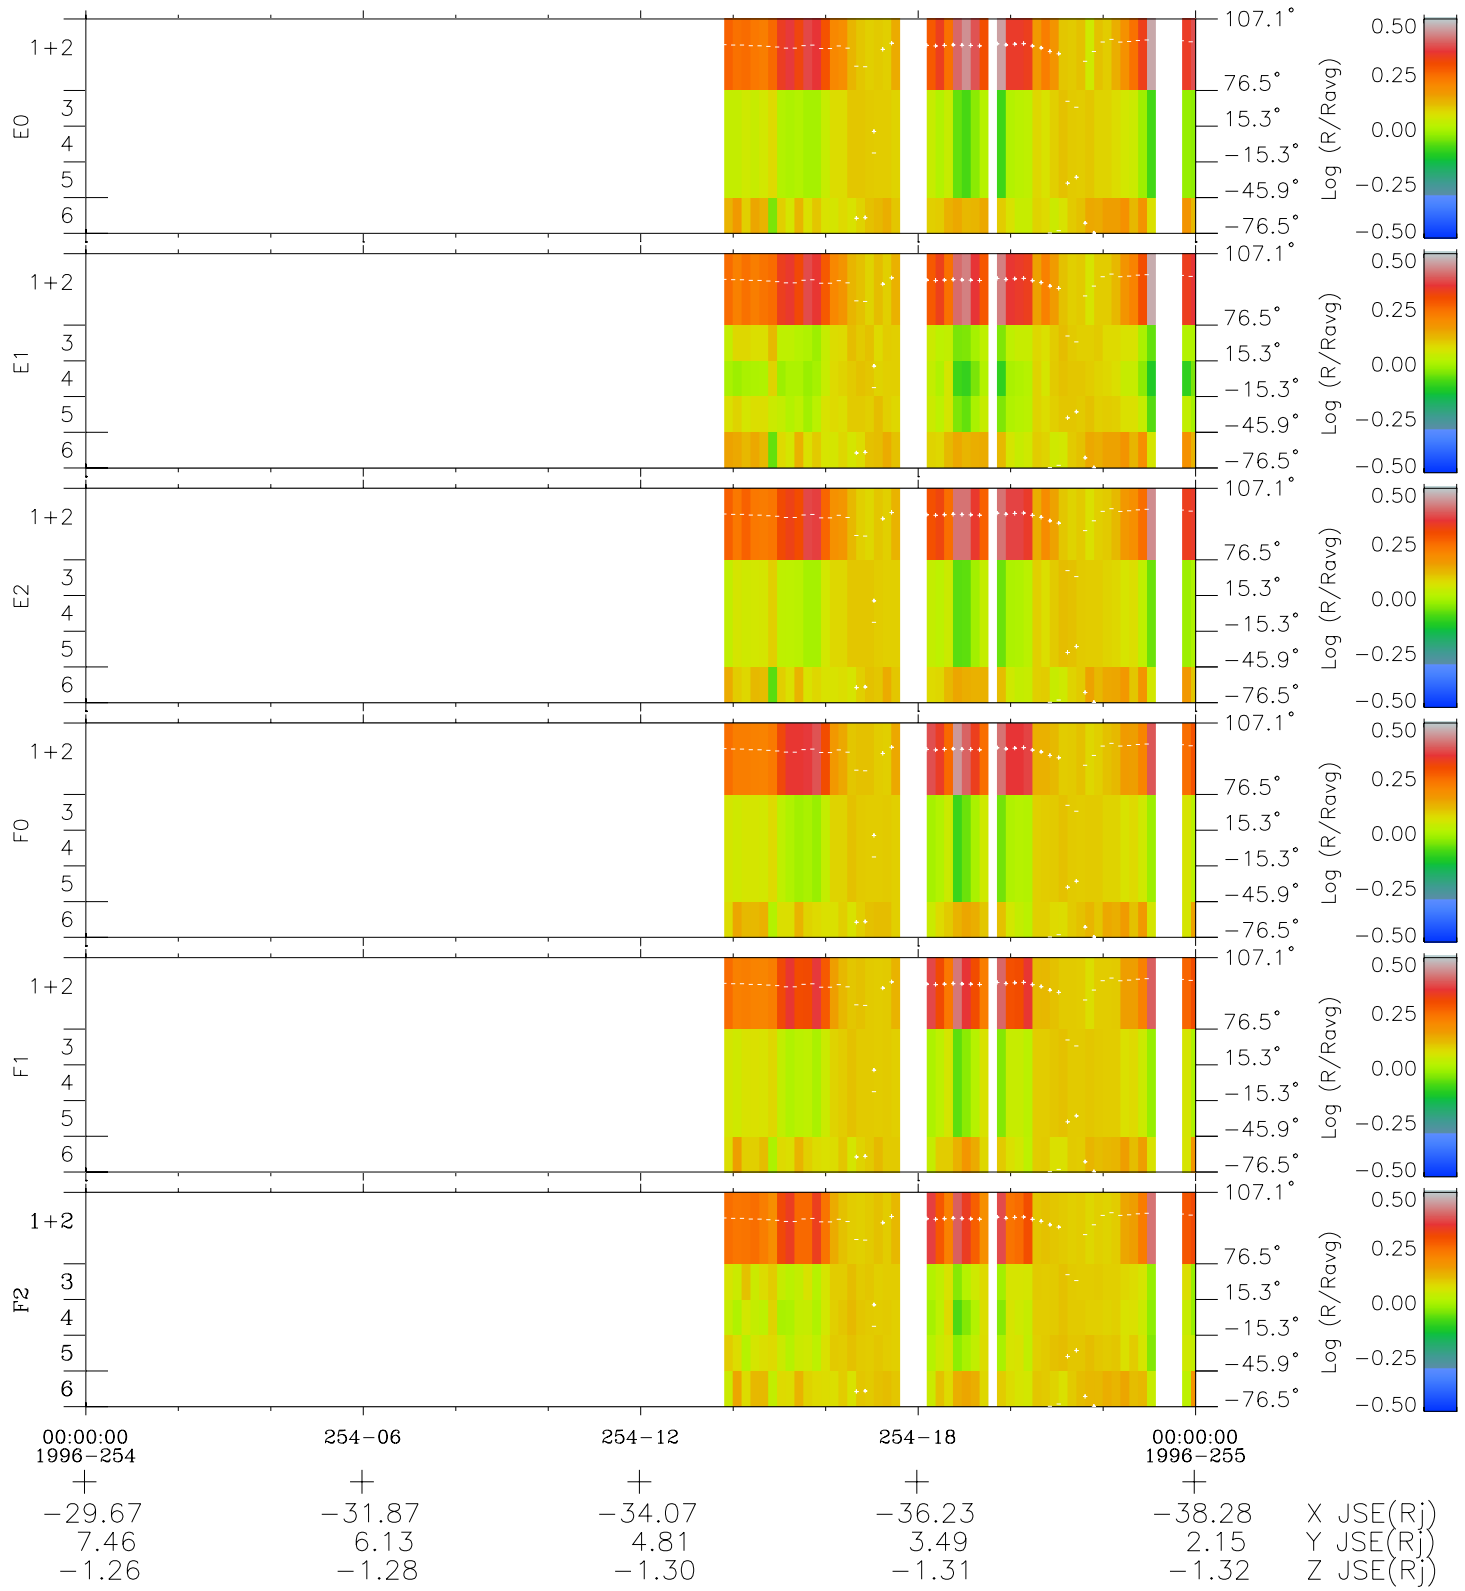

Galileo EPD Real Elevation Anisotropies 96254

Software Version: RTELEV_MEAN V 1.20
Data Production: 06-03-00
Plot Production: Fri Sep 14 12:12:05 2001
Color File: wondr3
Geofactor File: 1.1

- ◇ = Jupiter look direction
- = Corotation look direction