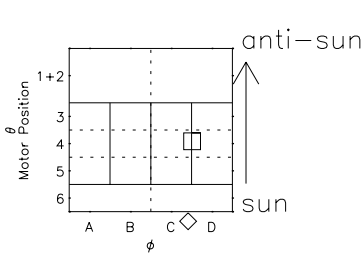

Galileo EPD Real Elevation Anisotropies 96254

Software Version: RTELEV_MEAN V 1.20
Data Production: 06-03-00
Plot Production: Fri Sep 14 12:12:05 2001
Color File: wondr3
Geofactor File: 1.1

- ◇ = Jupiter look direction
- = Corotation look direction