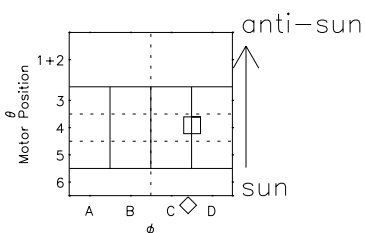

Galileo EPD Real Elevation Anisotropies 96254

Software Version: RTELEV_MEAN V 1.20
Data Production: 06-03-00
Plot Production: Fri Sep 14 12:12:00 2001
Color File: wondr3
Geofactor File: 1.1

- ◇ = Jupiter look direction
- = Corotation look direction