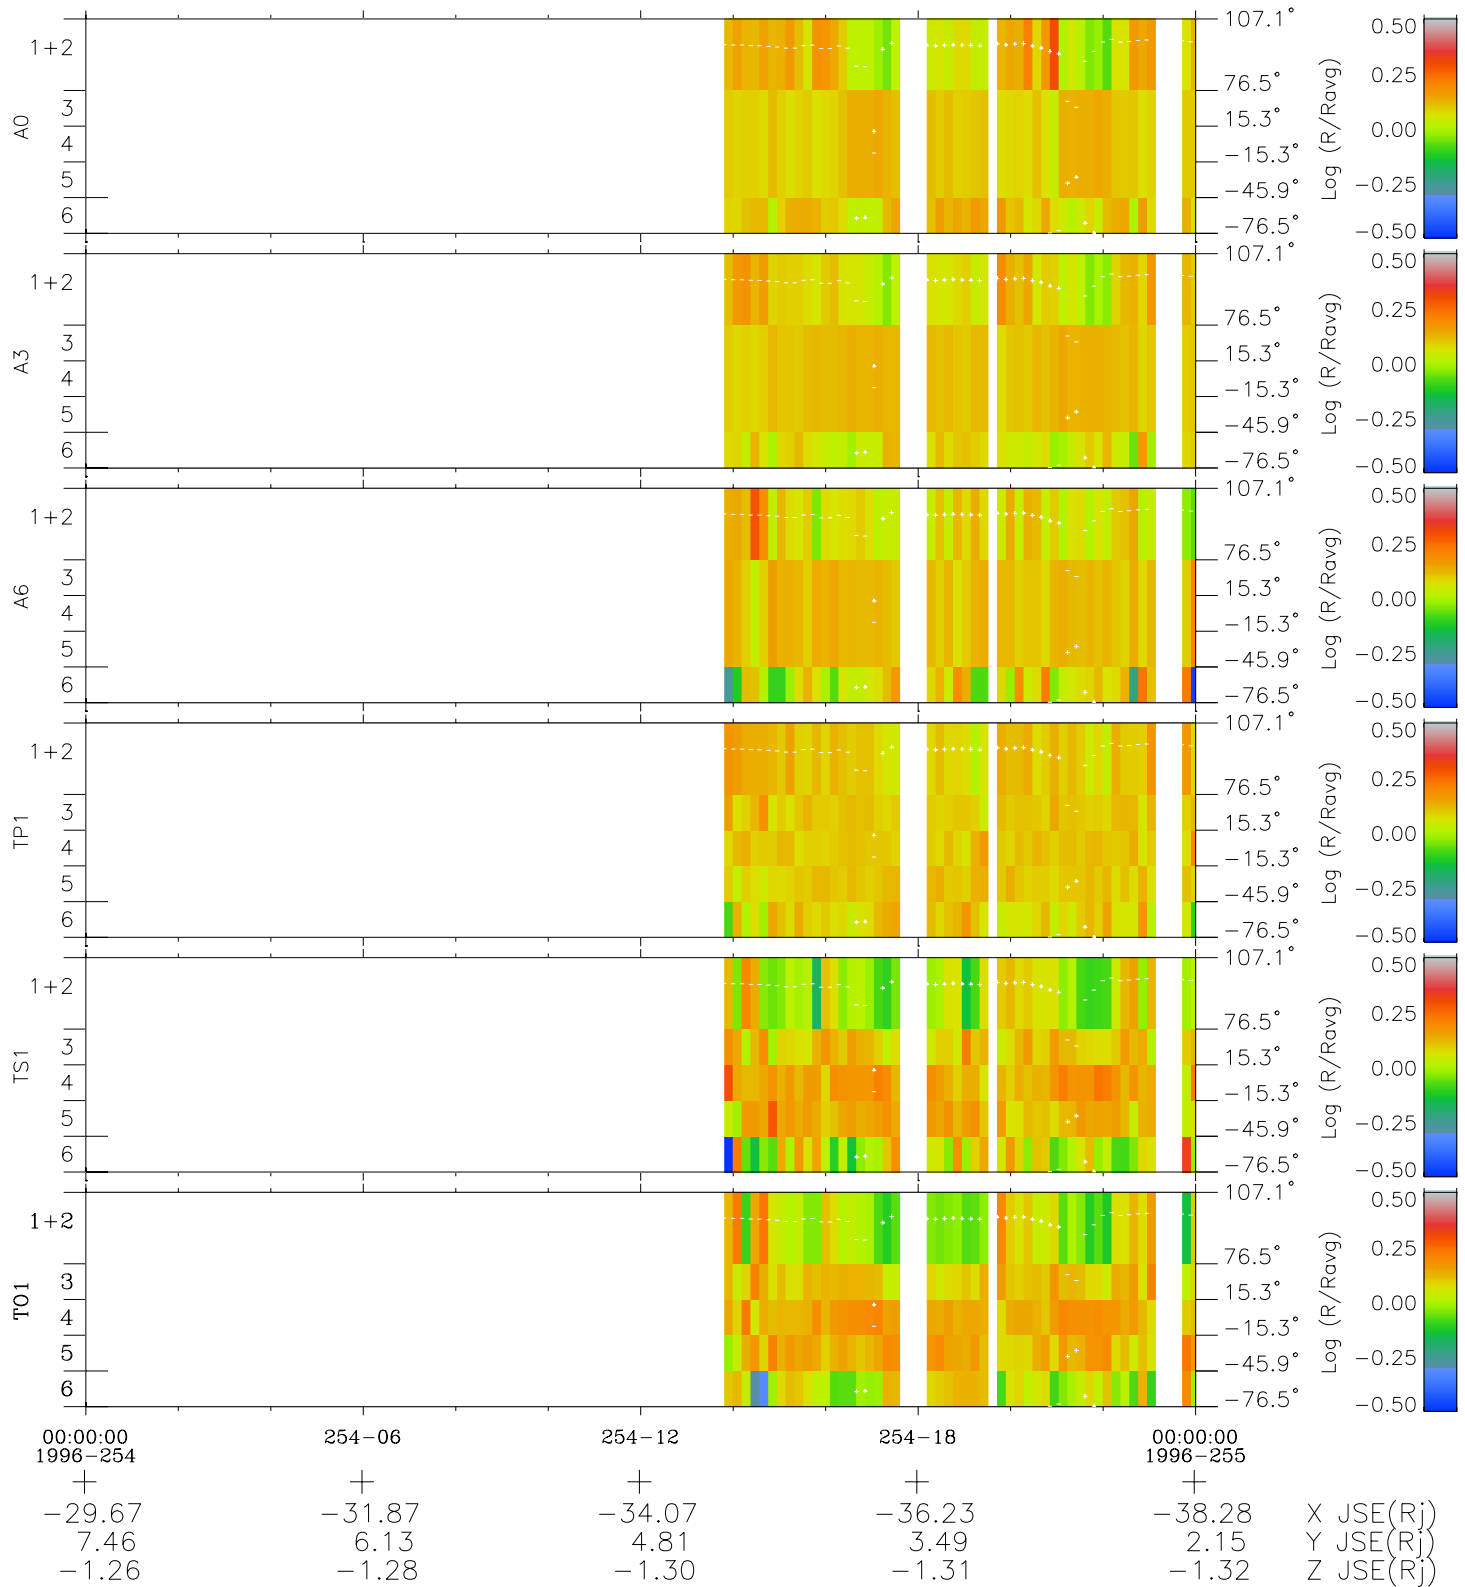

Galileo EPD Real Elevation Anisotropies 96254

Software Version: RTELEV_MEAN V 1.20
Data Production: 06-03-00
Plot Production: Fri Sep 14 12:12:00 2001
Color File: wondr3
Geofactor File: 1.1

- ◇ = Jupiter look direction
- = Corotation look direction