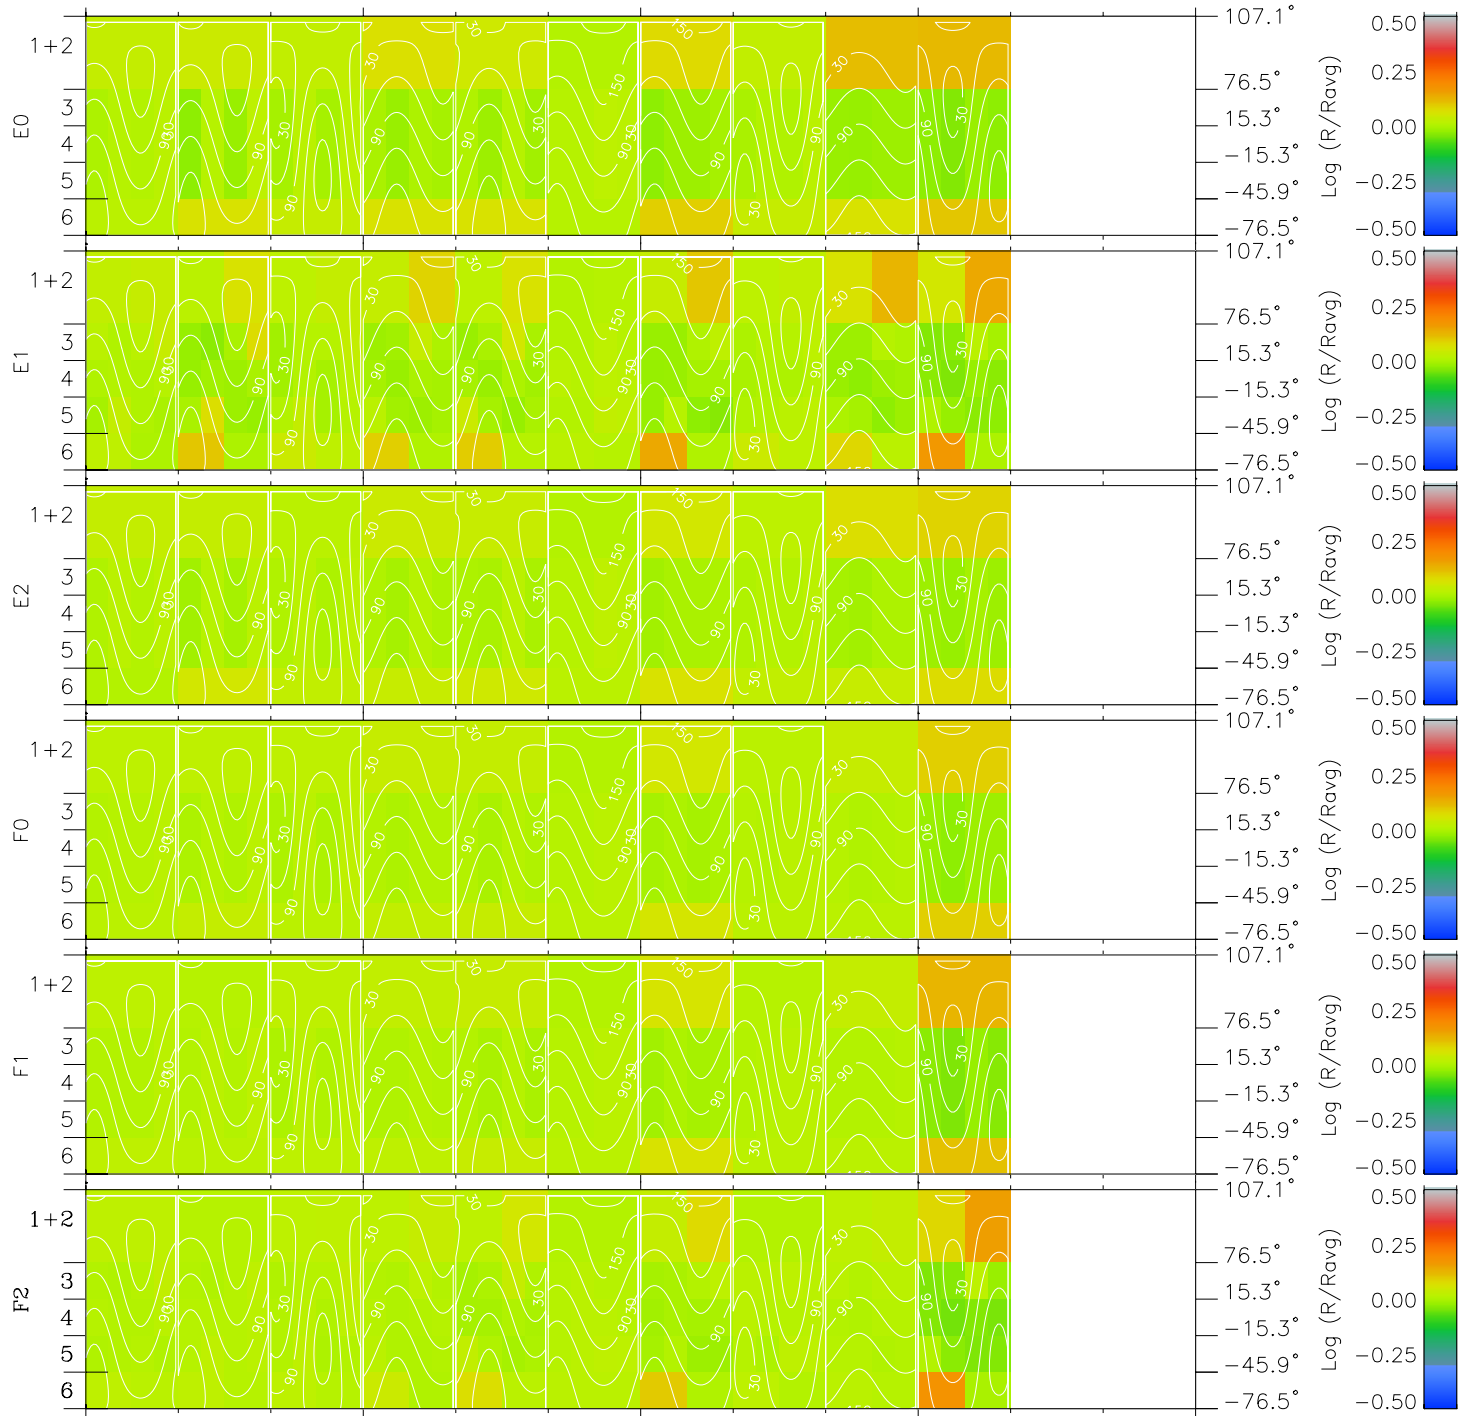

Galileo EPD Real Time All-Sky Anisotropies 96253

Software Version: RTSKY_MEAN V 1.20
 Data Production: 06-03-00
 Plot Production: Fri Sep 14 11:58:09 2001
 Color File: wondr3
 Geofactor File: 1.1

00:00:00 1996-253	253-06	253-12	253-18	00:00:00 1996-254	X JSE(R_j)
+	+	+	+	+	
-17.49	-20.80	-23.84	-26.67	-29.34	Y JSE(R_j)
11.84	10.89	9.81	8.64	7.41	Z JSE(R_j)
-1.05	-1.12	-1.17	-1.21	-1.25	

- ◇ = Jupiter look direction
- = Corotation look direction