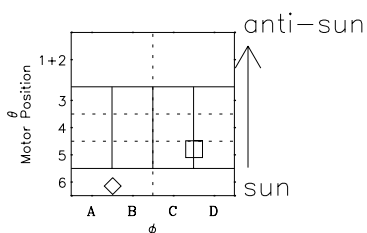

Galileo EPD Real-Time Six-Sector 96253

Software Version: RTLINE_R6 V 1.20
Data Production: 06-03-00
Plot Production: Fri Sep 14 12:01:19 2001

◇ = Jupiter look direction
□ = Corotation look direction