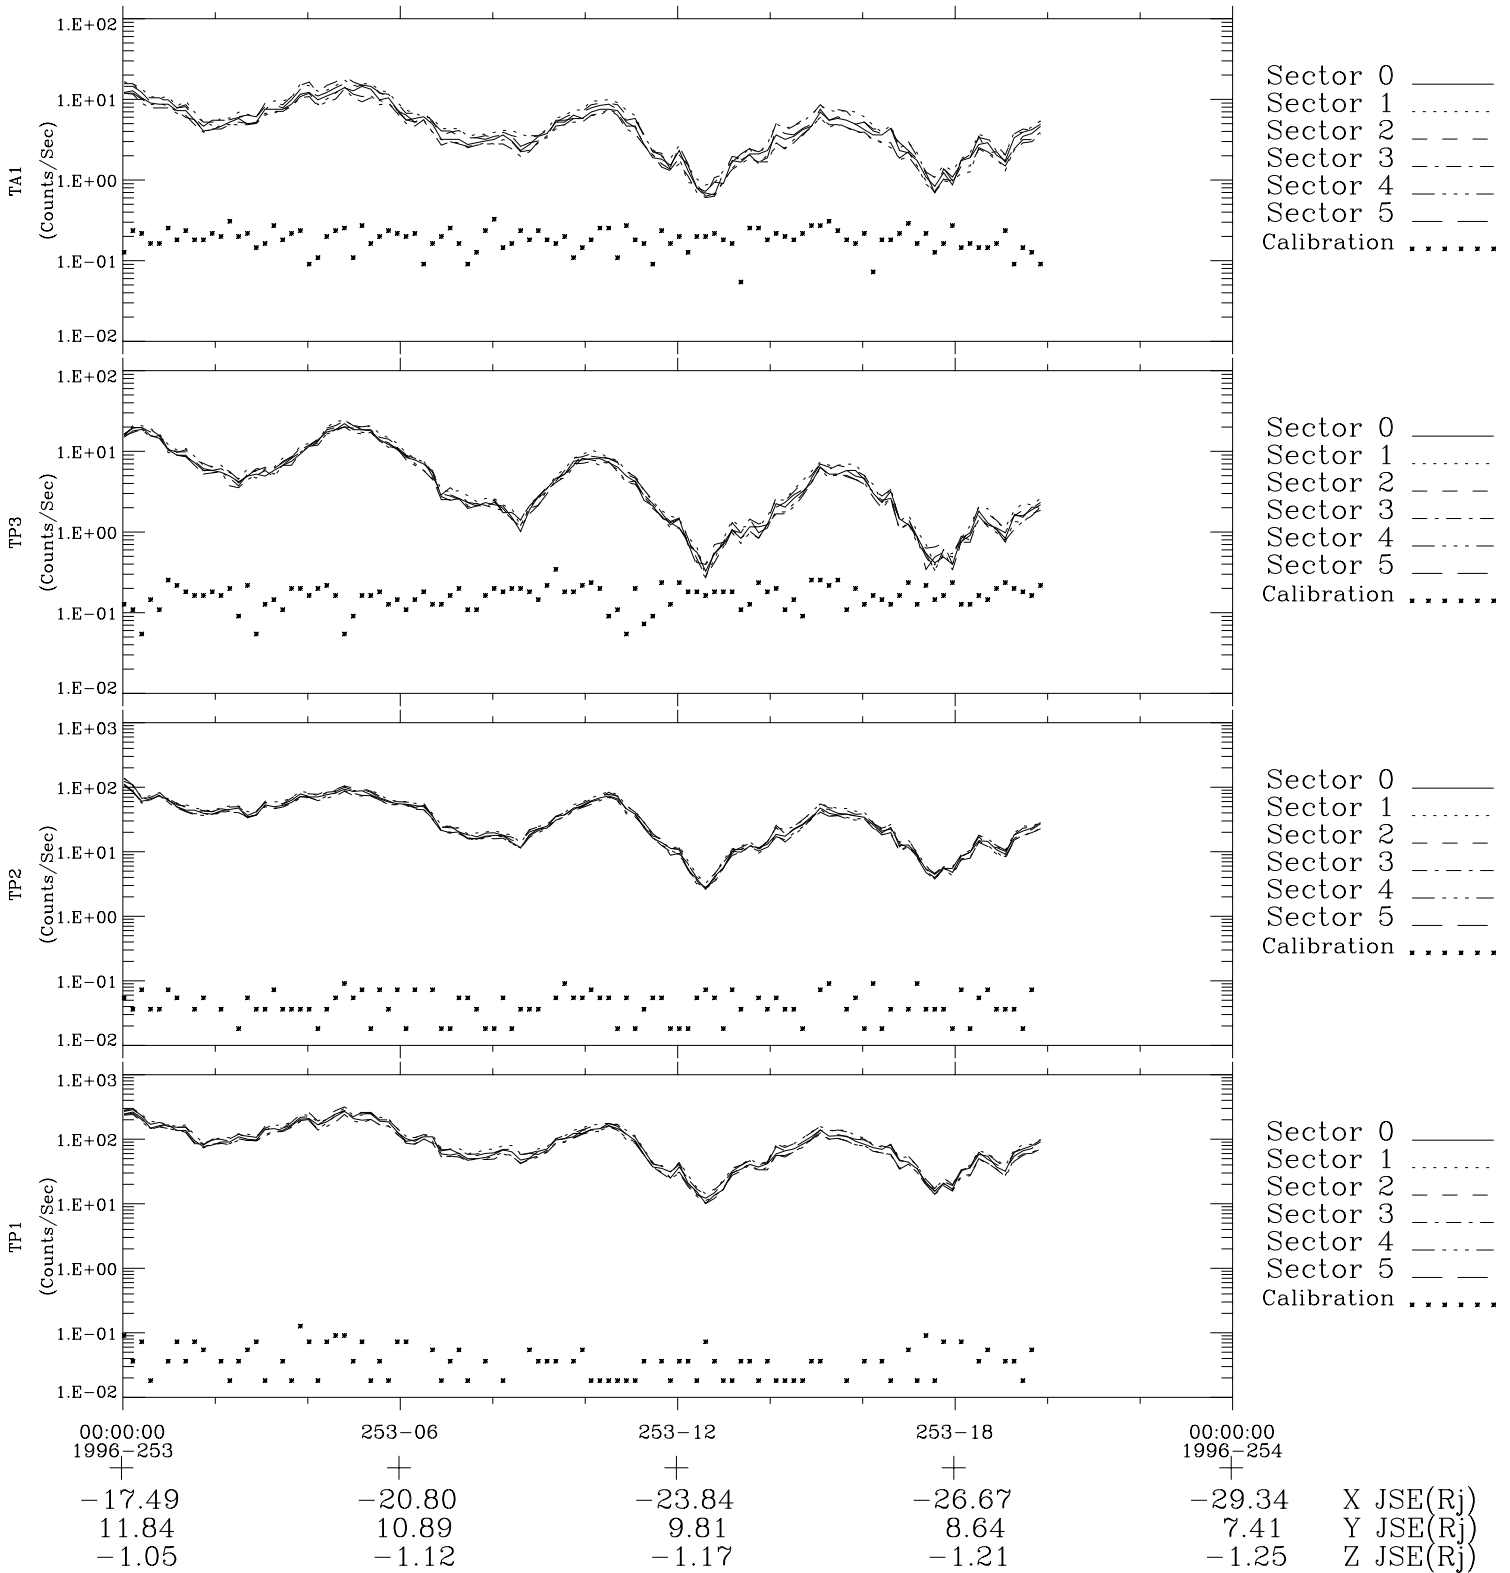

Galileo EPD Real-Time Six-Sector 96253

Software Version: RTLINE_R6 V 1.20
Data Production: 06-03-00
Plot Production: Fri Sep 14 12:01:19 2001

◇ = Jupiter look direction
□ = Corotation look direction