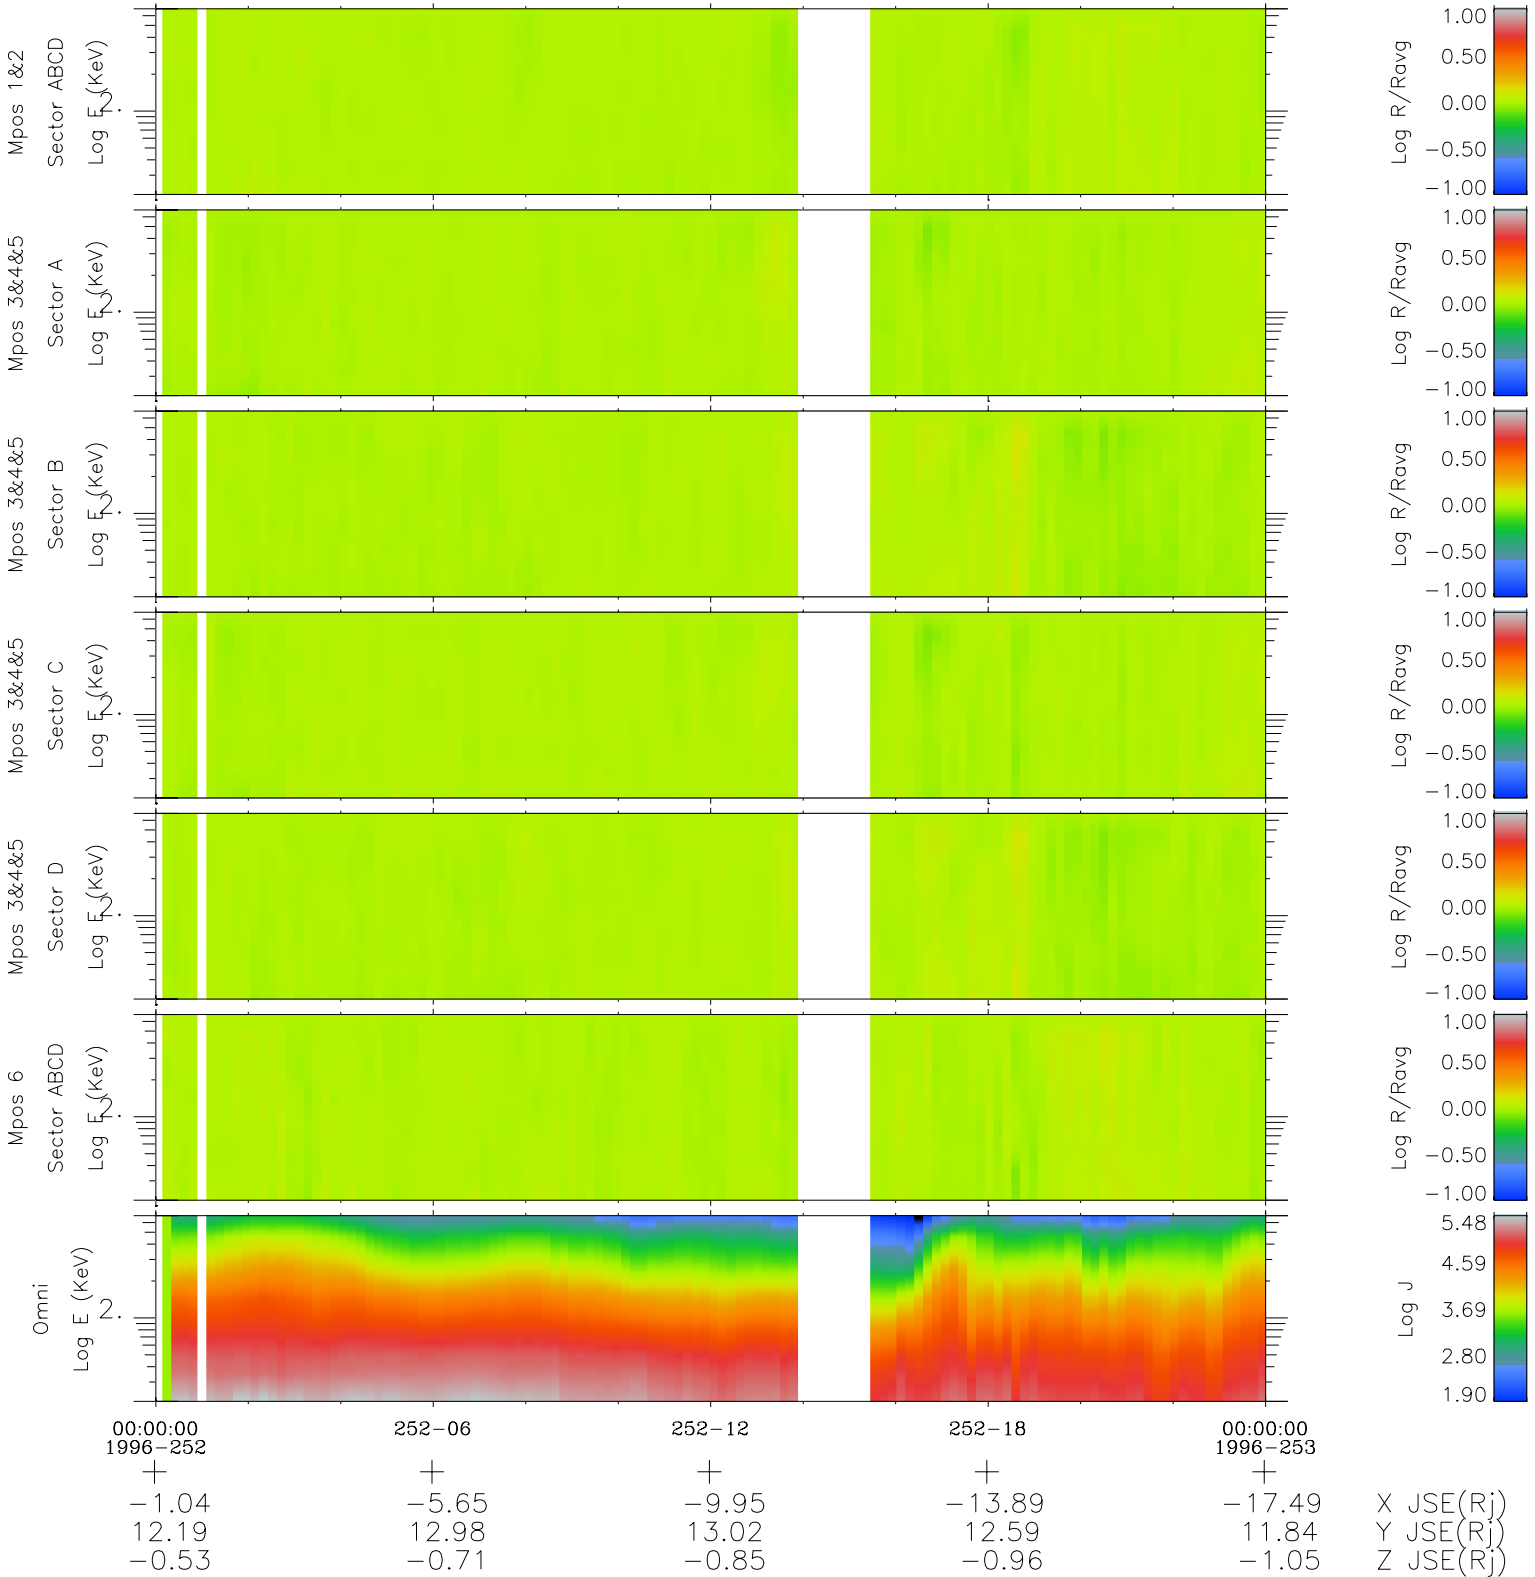

# Galileo EPD Real Time R6 Electrons Spectra 96252

Software Version: RTSPEC\_R6 V 1.20  
 Data Production: 06-03-00  
 Plot Production: Fri Sep 14 11:42:34 2001  
 Color File: wondr3  
 Geofactor File: 1.1

◇ = Jupiter look direction  
 □ = Corotation look direction