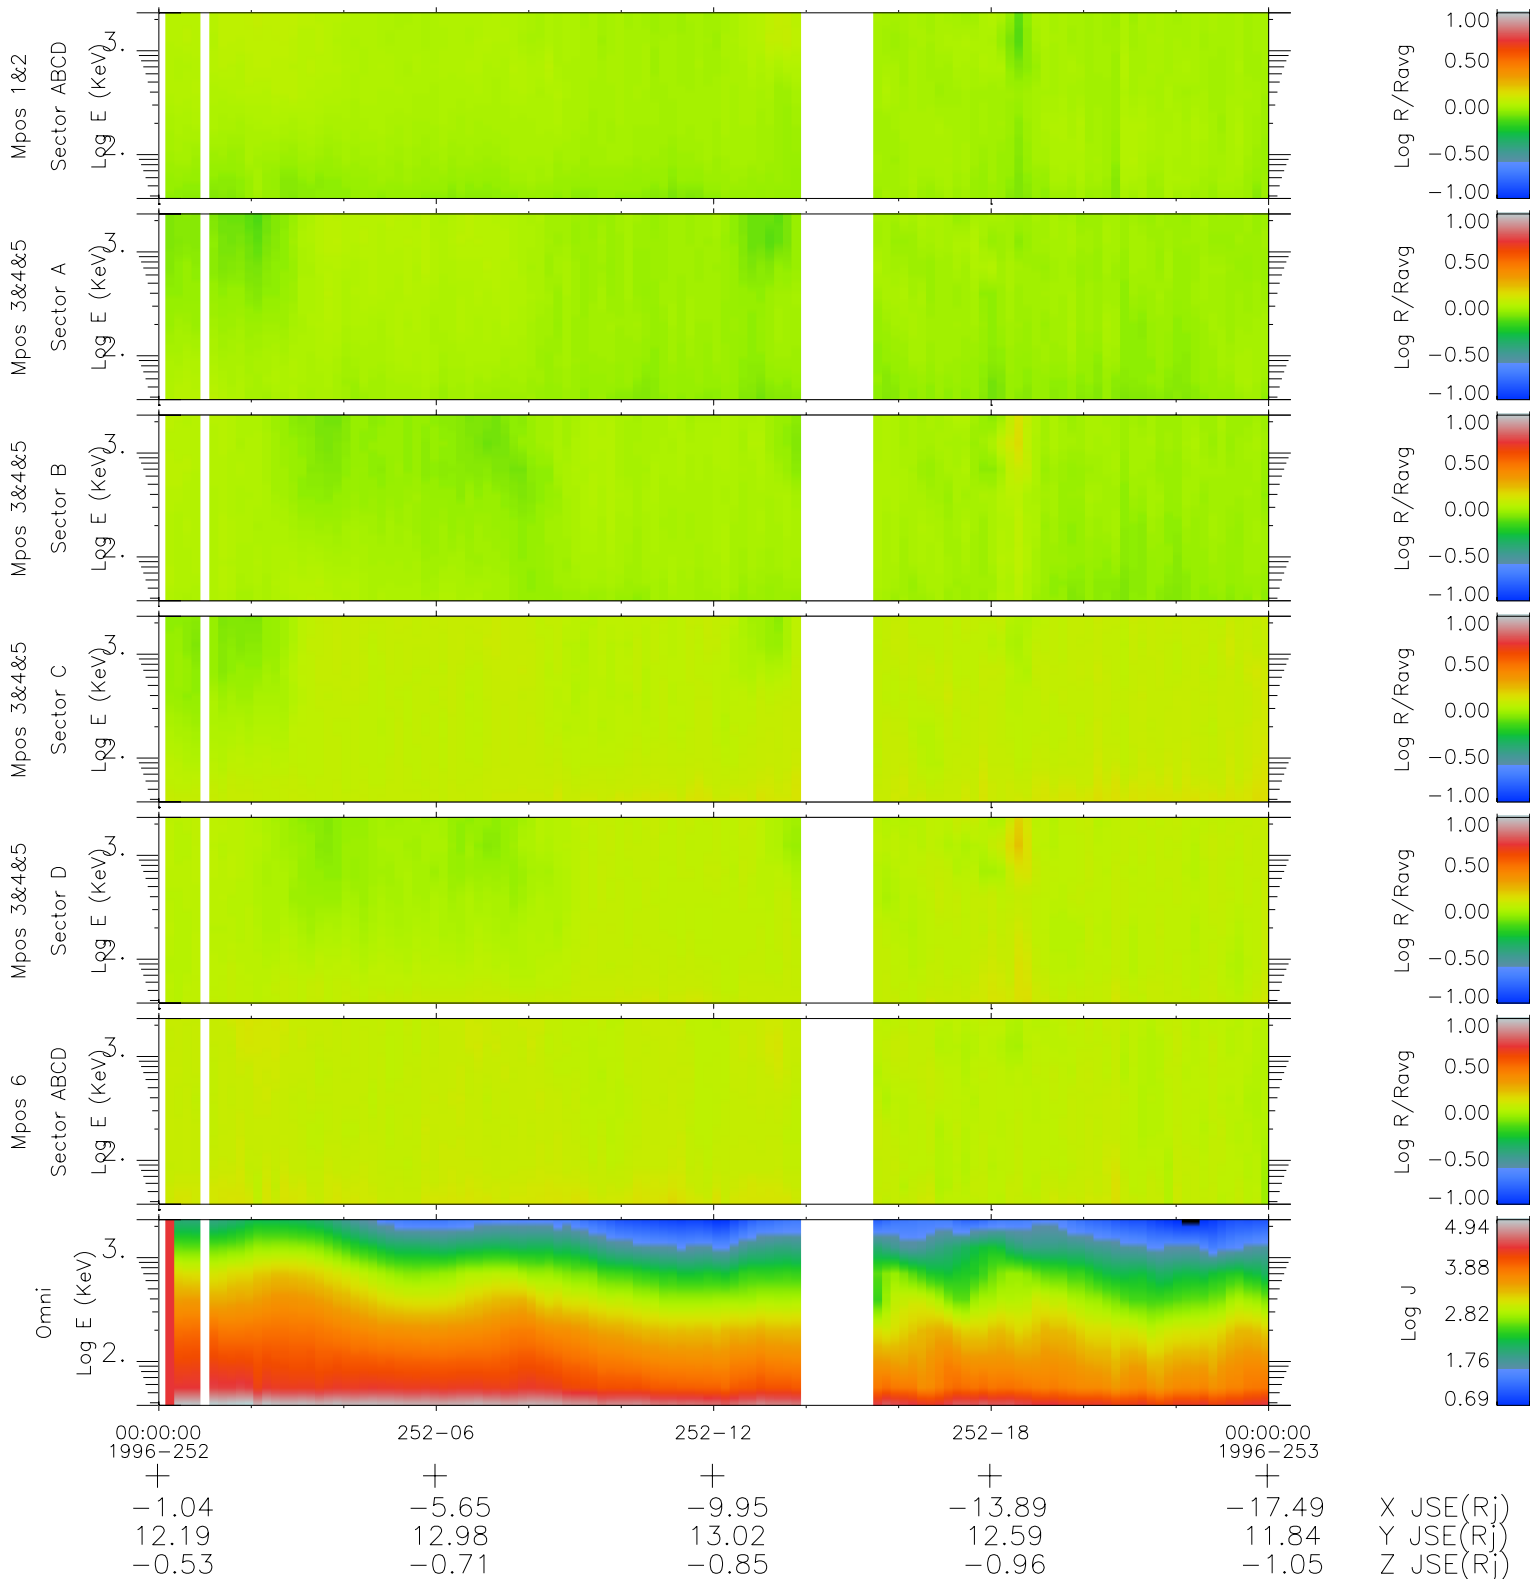

# Galileo EPD Real Time R6 Ions Spectra 96252

Software Version: RTSPEC\_R6 V 1.20  
 Data Production: 06-03-00  
 Plot Production: Fri Sep 14 11:42:22 2001  
 Color File: wondr3  
 Geofactor File: 1.1

- ◇ = Jupiter look direction
- = Corotation look direction