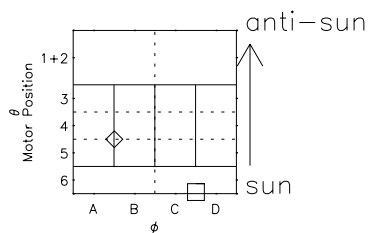

# Galileo EPD Real Time R6 Ions Spectra 96252

Software Version: RTSPEC\_R6 V 1.20  
 Data Production: 06-03-00  
 Plot Production: Fri Sep 14 11:42:22 2001  
 Color File: wondr3  
 Geofactor File: 1.1

- ◇ = Jupiter look direction
- = Corotation look direction