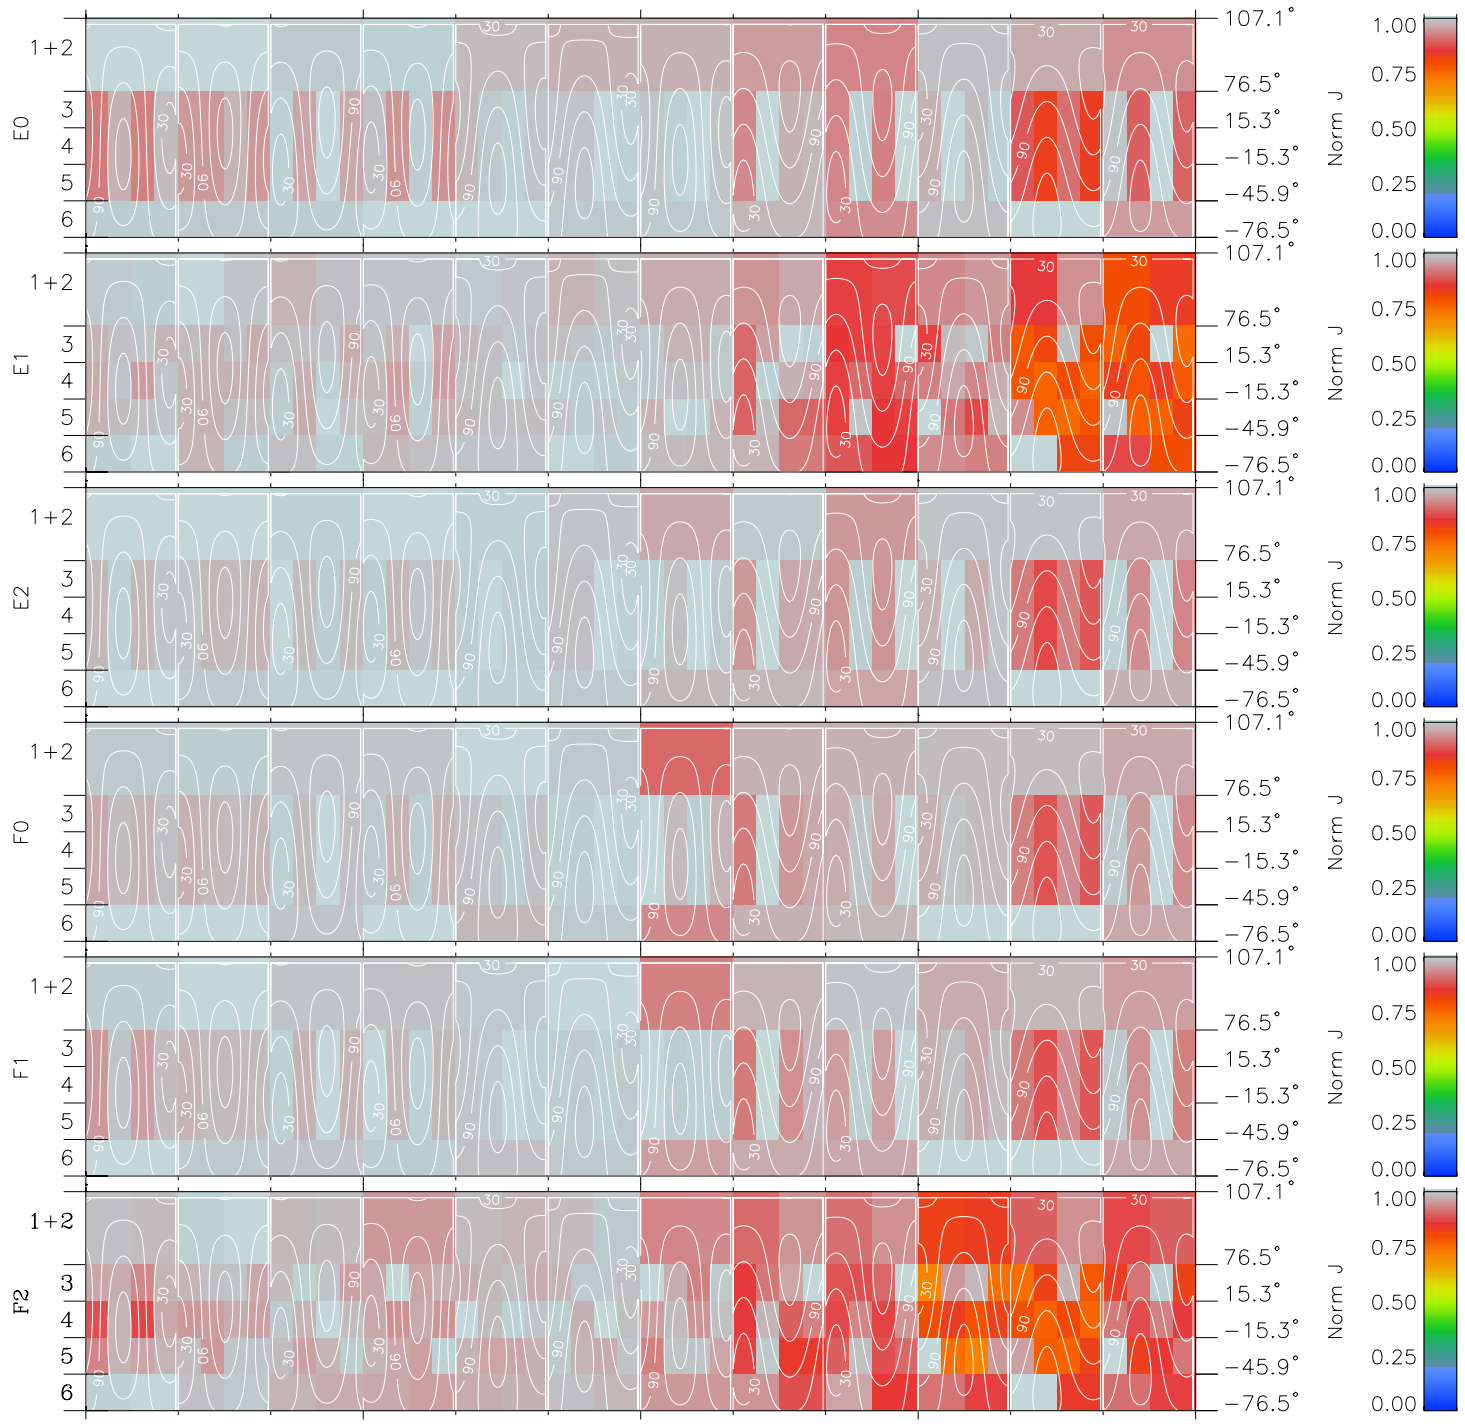

# Galileo EPD Real Time All-Sky Anisotropies 96252

Software Version: RTSKY\_NORM V 1.20  
 Data Production: 06-03-00  
 Plot Production: Fri Sep 14 11:44:04 2001  
 Color File: wondr3  
 Geofactor File: 1.1

00:00:00 1996-252	252-06	252-12	252-18	00:00:00 1996-253	
+	+	+	+	+	X JSE(R <sub>j</sub> )
-1.04	-5.65	-9.95	-13.89	-17.49	Y JSE(R <sub>j</sub> )
12.19	12.98	13.02	12.59	11.84	Z JSE(R <sub>j</sub> )
-0.53	-0.71	-0.85	-0.96	-1.05	

- ◇ = Jupiter look direction
- = Corotation look direction