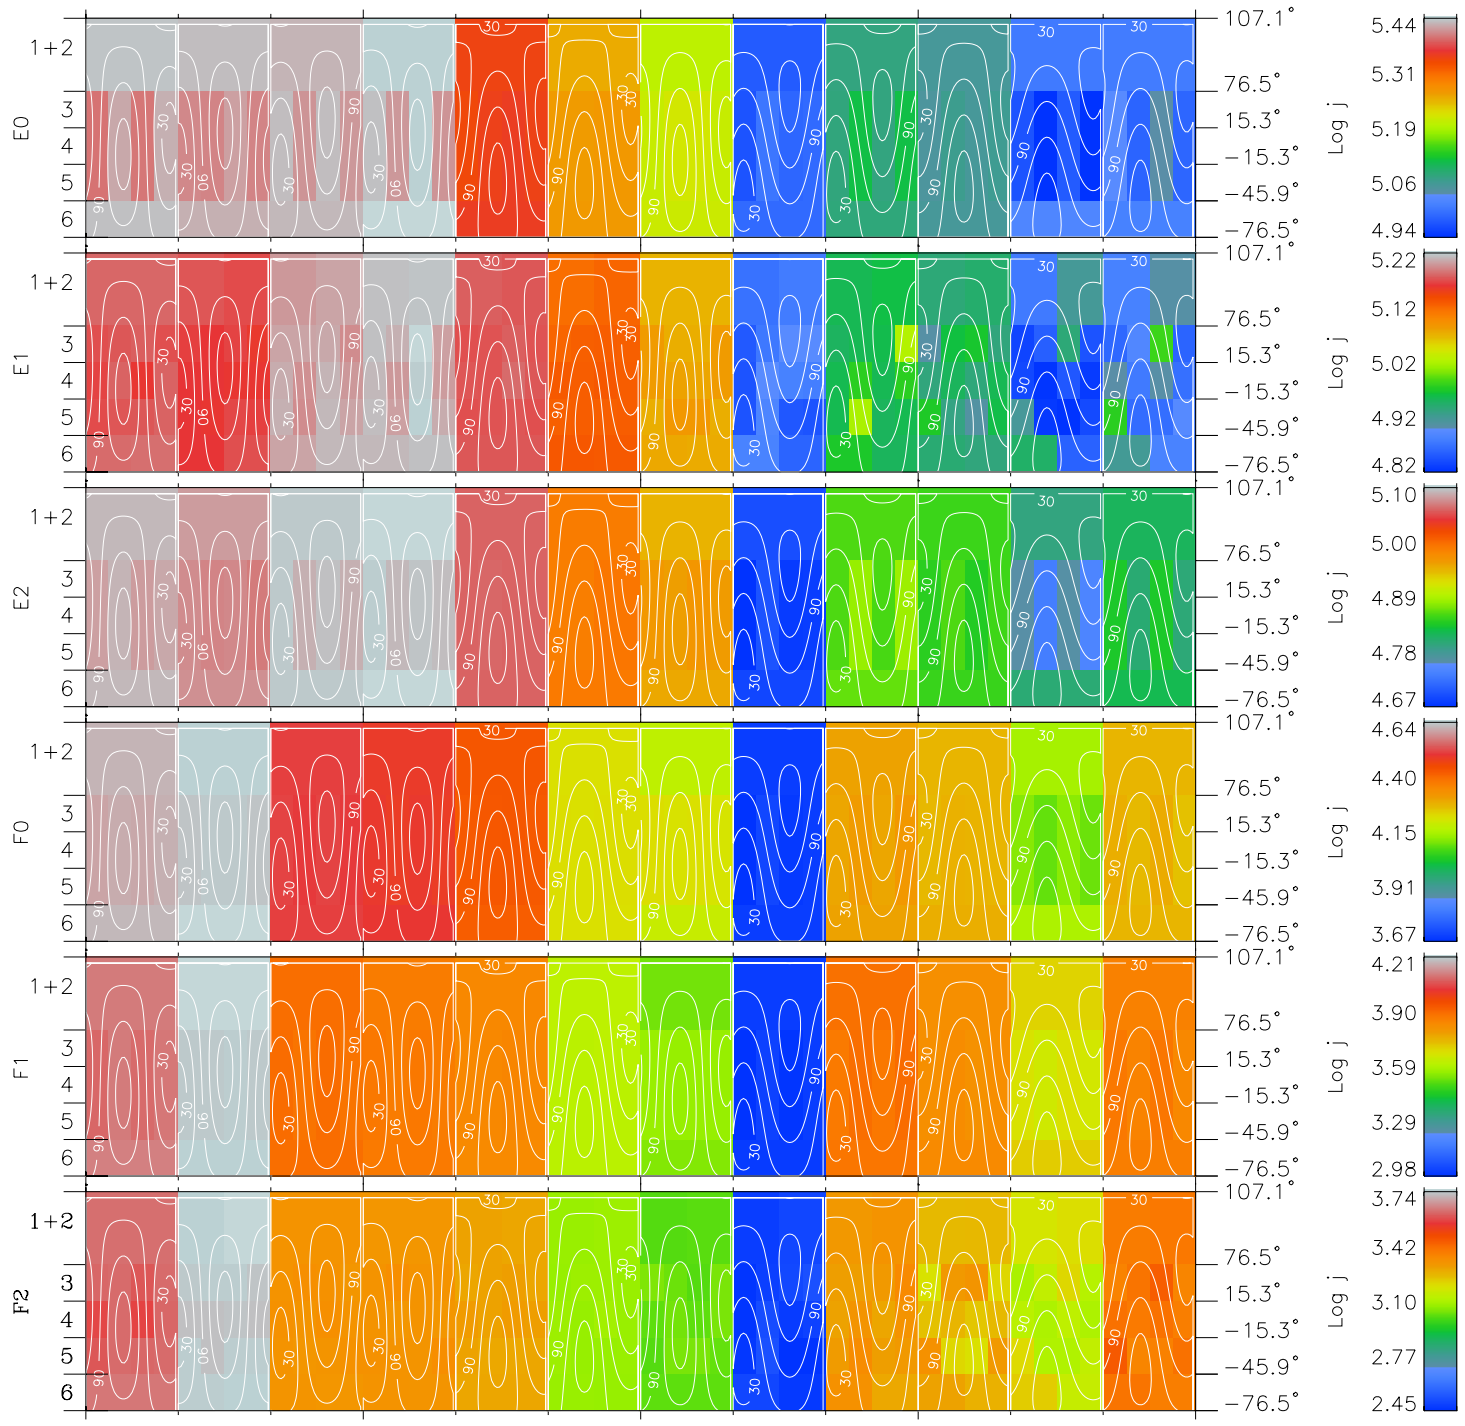

Galileo EPD Real Time All-Sky Anisotropies 96252

Software Version: RTSKY_FLUX V 1.20
 Data Production: 06-03-00
 Plot Production: Fri Sep 14 11:43:43 2001
 Color File: wondr3
 Geofactor File: 1.1

00:00:00 1996-252	252-06	252-12	252-18	00:00:00 1996-253	X JSE(R _j)
+ -1.04	+ -5.65	+ -9.95	+ -13.89	+ -17.49	Y JSE(R _j)
12.19	12.98	13.02	12.59	11.84	Z JSE(R _j)
-0.53	-0.71	-0.85	-0.96	-1.05	

- ◇ = Jupiter look direction
- = Corotation look direction